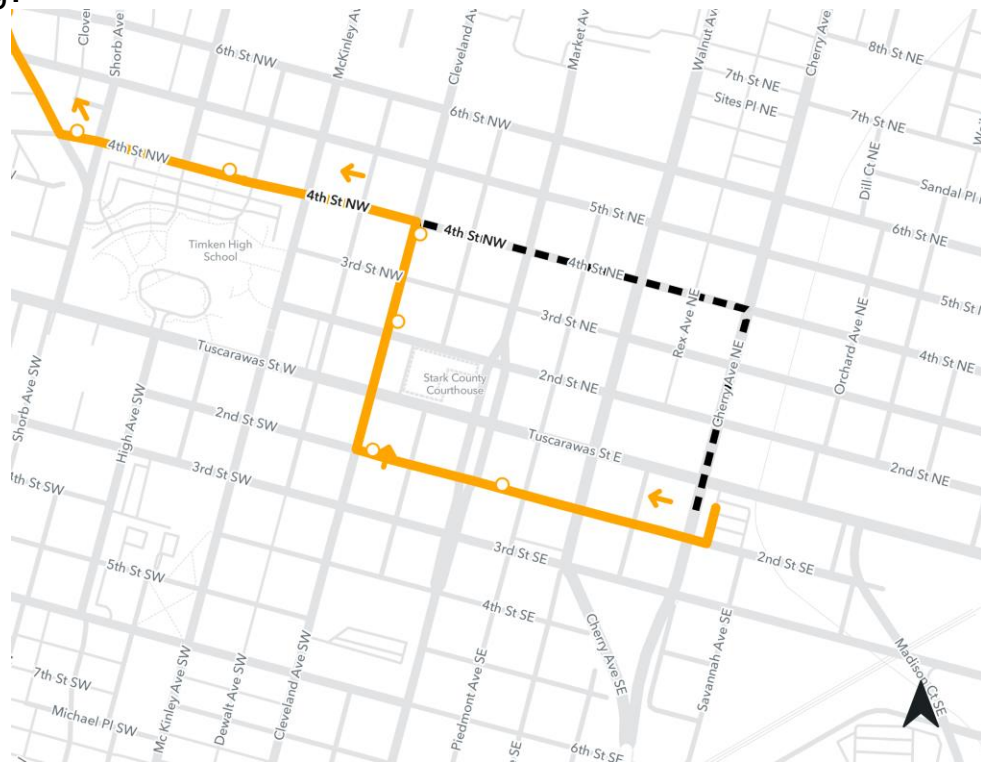

STARK AREA REGIONAL TRANSIT AUTHORITY

1600 Gateway Blvd. SE, Canton, Ohio 44707

P: 330.477.2782 | 800.379.3661 | TTY: 800.750.0750 | F: 330.454.5476

SARTAonline.com

Rt 119 Detour 10/29/19

Rt. 119: With 4th St being closed between Market and Cleveland Ave the Rt 119 will be detouring:

119 OB – 2nd St Se to Cleveland Ave SW – Right on Cleveland Ave SW to 4th St NW – Left on 4th St NW and resume normal routing.

Please plan accordingly and use SARTA Pinpoint on our website or through the MyStop App to see where your bus is located.