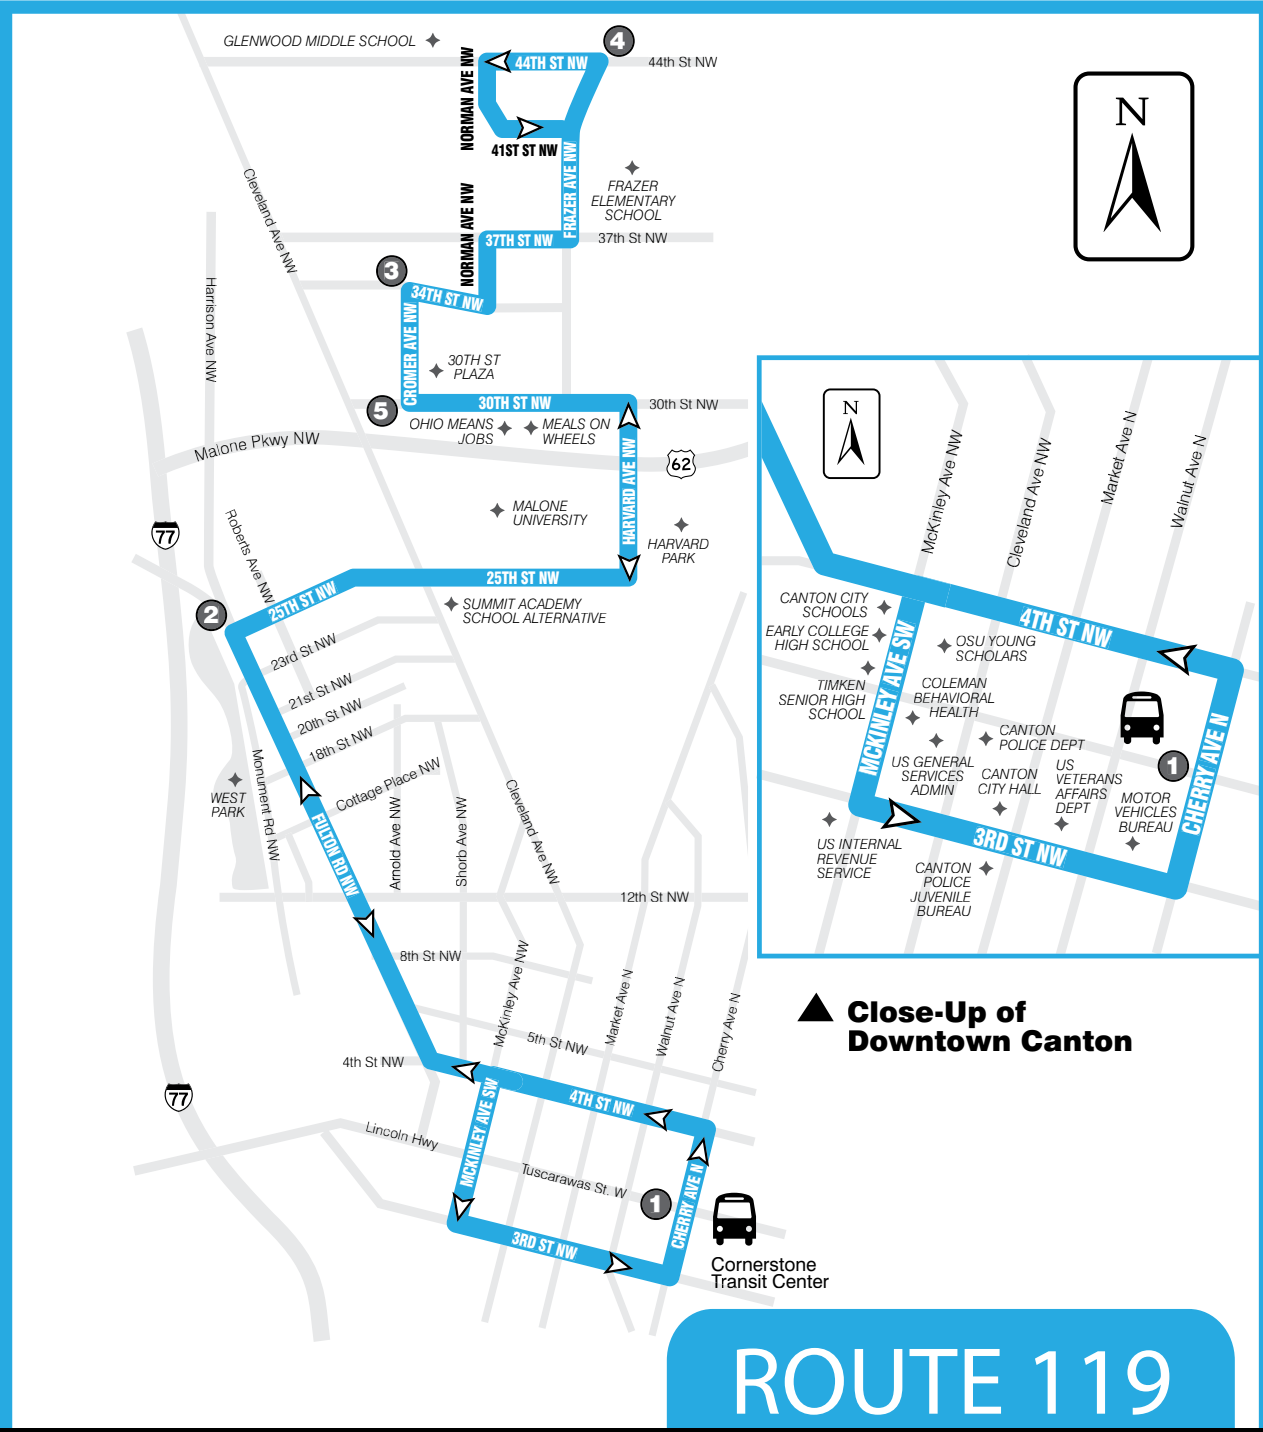

[ROUTE] POINTS OF INTEREST [119]

- >> Downtown Canton
- >> Ohio Means Jobs
- >> Frazer School
- >> Glenwood Middle School
- >> Malone University
- >> Timken High School
- >> 30th Street Plaza

SCHEDULE & MAP

FROM DOWNTOWN CANTON TO FRAZER

1	2	3	4
Leave Cornerstone	25th & Fulton	34th & Cromer	44th & Frazer
5:45a	5:55a	6:05a	6:10a
6:45a	6:55a	7:05a	7:10a
7:45a	7:55a	8:05a	8:10a
8:45a	8:55a	9:05a	9:10a
9:45a	9:55a	10:05a	10:10a
10:45a	10:55a	11:05a	11:10a
11:45a	11:55a	12:05p	12:10p
12:45p	12:55p	1:05p	1:10p
1:45p	1:55p	2:05p	2:10p
2:45p	2:55p	3:05p	3:10p
3:45p	3:55p	4:05p	4:10p
4:45p	4:55p	5:05p	5:10p
5:45p	5:55p	6:05p	6:10p
6:45p	6:55p	7:05p	7:10p
7:45p	7:55p	8:05p	8:10p
8:45p	8:55p	9:05p	9:10p

ROUTE 119: Monday thru Saturday

FROM FRAZER TO DOWNTOWN CANTON

4	5	2	1
44th & Frazer	30th & Cromer	25th & Fulton	Arrive Cornerstone
6:10a	6:15a	6:20a	6:40a
7:10a	7:15a	7:20a	7:40a
8:10a	8:15a	8:20a	8:40a
9:10a	9:15a	9:20a	9:40a
10:10a	10:15a	10:20a	10:40a
11:10a	11:15a	11:20a	11:40a
12:10p	12:15p	12:20p	12:40p
1:10p	1:15p	1:20p	1:40p
2:10p	2:15p	2:20p	2:40p
3:10p	3:15p	3:20p	3:40p
4:10p	4:15p	4:20p	4:40p
5:10p	5:15p	5:20p	5:40p
6:10p	6:15p	6:20p	6:40p
7:10p	7:15p	7:20p	7:40p
8:10p	8:15p	8:20p	8:40p
9:10p	9:15p	9:20p	9:40p

ROUTE 119

[DOWNTOWN CANTON/FRAZER/44TH]