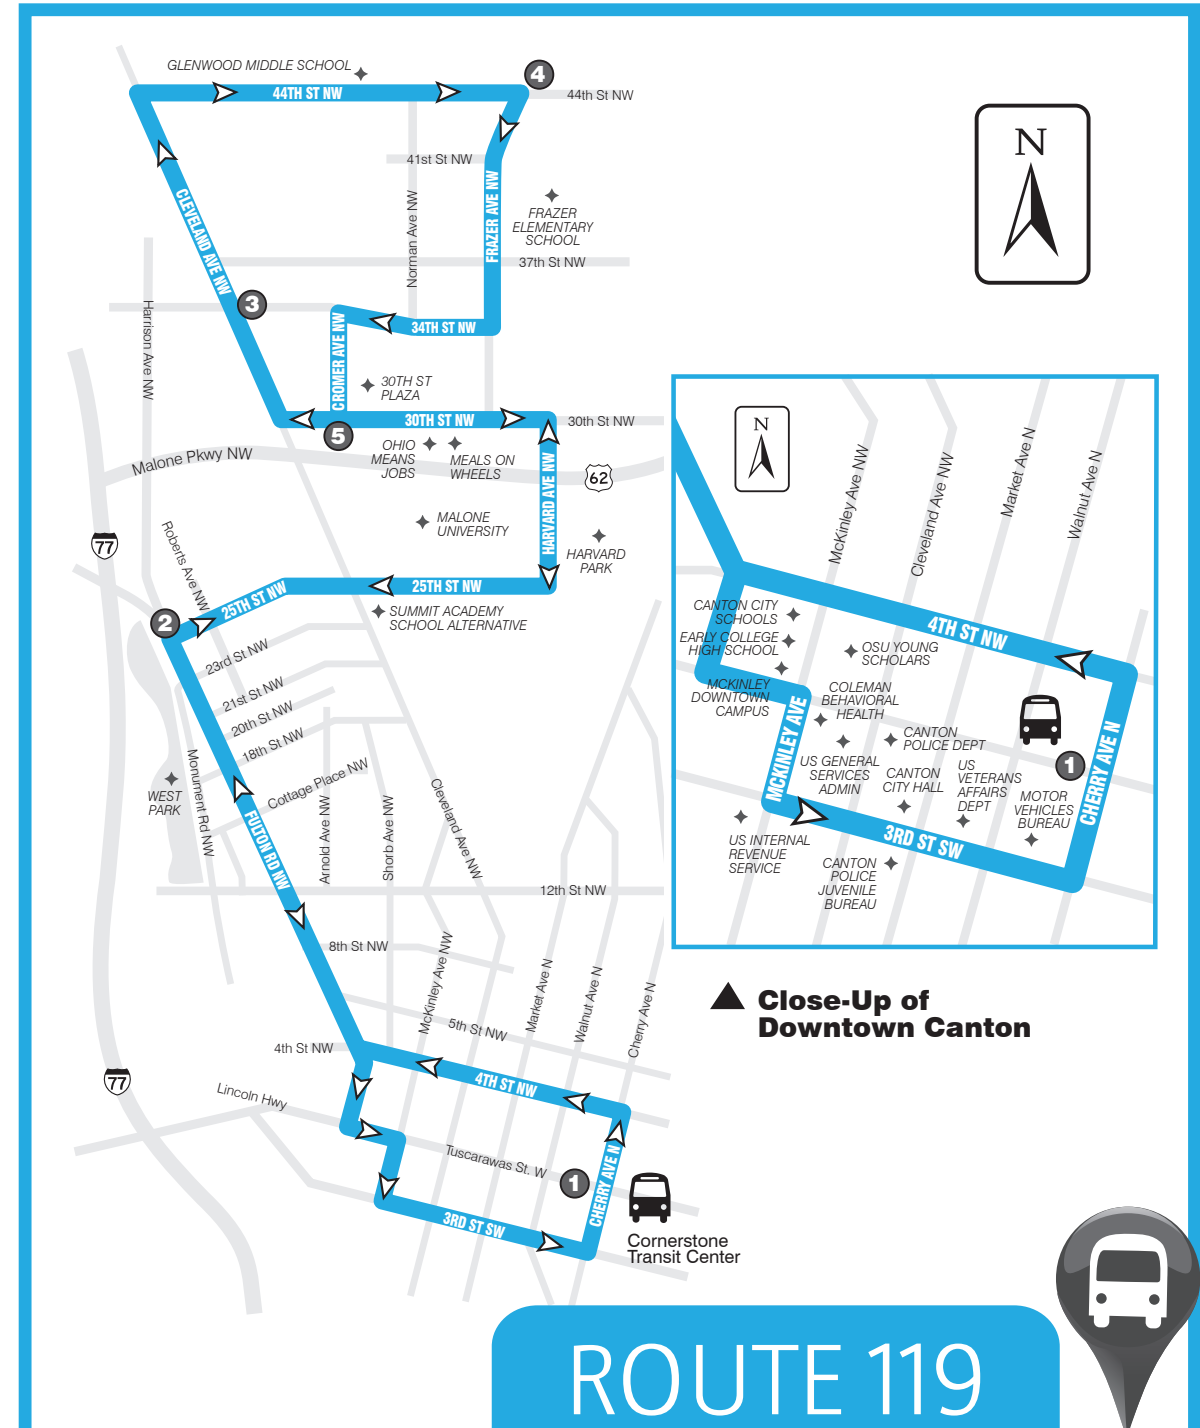

**SARTA PinPoint allows you to locate your bus' arrival time in real time...**

**TEXT**

"PP" plus the "Stop ID" to 321123 (ex. PP1234).

**CALL**

Call 330-477-2782 and input a stop ID number to receive info about departure and arrival times.

ROUTE 119: Monday thru Saturday

FROM DOWNTOWN CANTON TO FRAZER

1	2	3	4
Leave Cornerstone	25th & Fulton	34th & Cleveland Ave	44th & Frazer
5:45a	5:53a	6:02a	6:09a
6:45a	6:53a	7:02a	7:09a
7:45a	7:53a	8:02a	8:09a
8:45a	8:53a	9:02a	9:09a
9:45a	9:53a	10:02a	10:09a
10:45a	10:53a	11:02a	11:09a
11:45a	11:53a	12:02p	12:09p
12:45p	12:53p	1:02p	1:09p
1:45p	1:53p	2:02p	2:09p
2:45p	2:53p	3:02p	3:09p
3:45p	3:53p	4:02p	4:09p
4:45p	4:53p	5:02p	5:09p
5:45p	5:53p	6:02p	6:09p
6:45p	6:53p	7:02p	7:09p
7:45p	7:53p	8:02p	8:09p
8:45p	8:53p	9:02p	9:09p

ROUTE 119: Monday thru Saturday

FROM FRAZER TO DOWNTOWN CANTON

4	5	2	1
44th & Frazer	30th & Cromer	25th & Fulton	Arrive Cornerstone
6:09a	6:15a	6:22a	6:40a
7:09a	7:15a	7:22a	7:40a
8:09a	8:15a	8:22a	8:40a
9:09a	9:15a	9:22a	9:40a
10:09a	10:15a	10:22a	10:40a
11:09a	11:15a	11:22a	11:40a
12:09p	12:15p	12:22p	12:40p
1:09p	1:15p	1:22p	1:40p
2:09p	2:15p	2:22p	2:40p
3:09p	3:15p	3:22p	3:40p
4:09p	4:15p	4:22p	4:40p
5:09p	5:15p	5:22p	5:40p
6:09p	6:15p	6:22p	6:40p
7:09p	7:15p	7:22p	7:40p
8:09p	8:15p	8:22p	8:40p
9:09p	9:15p	9:22p	9:40p

ROUTE 119

DOWNTOWN CANTON/FRAZER/44TH