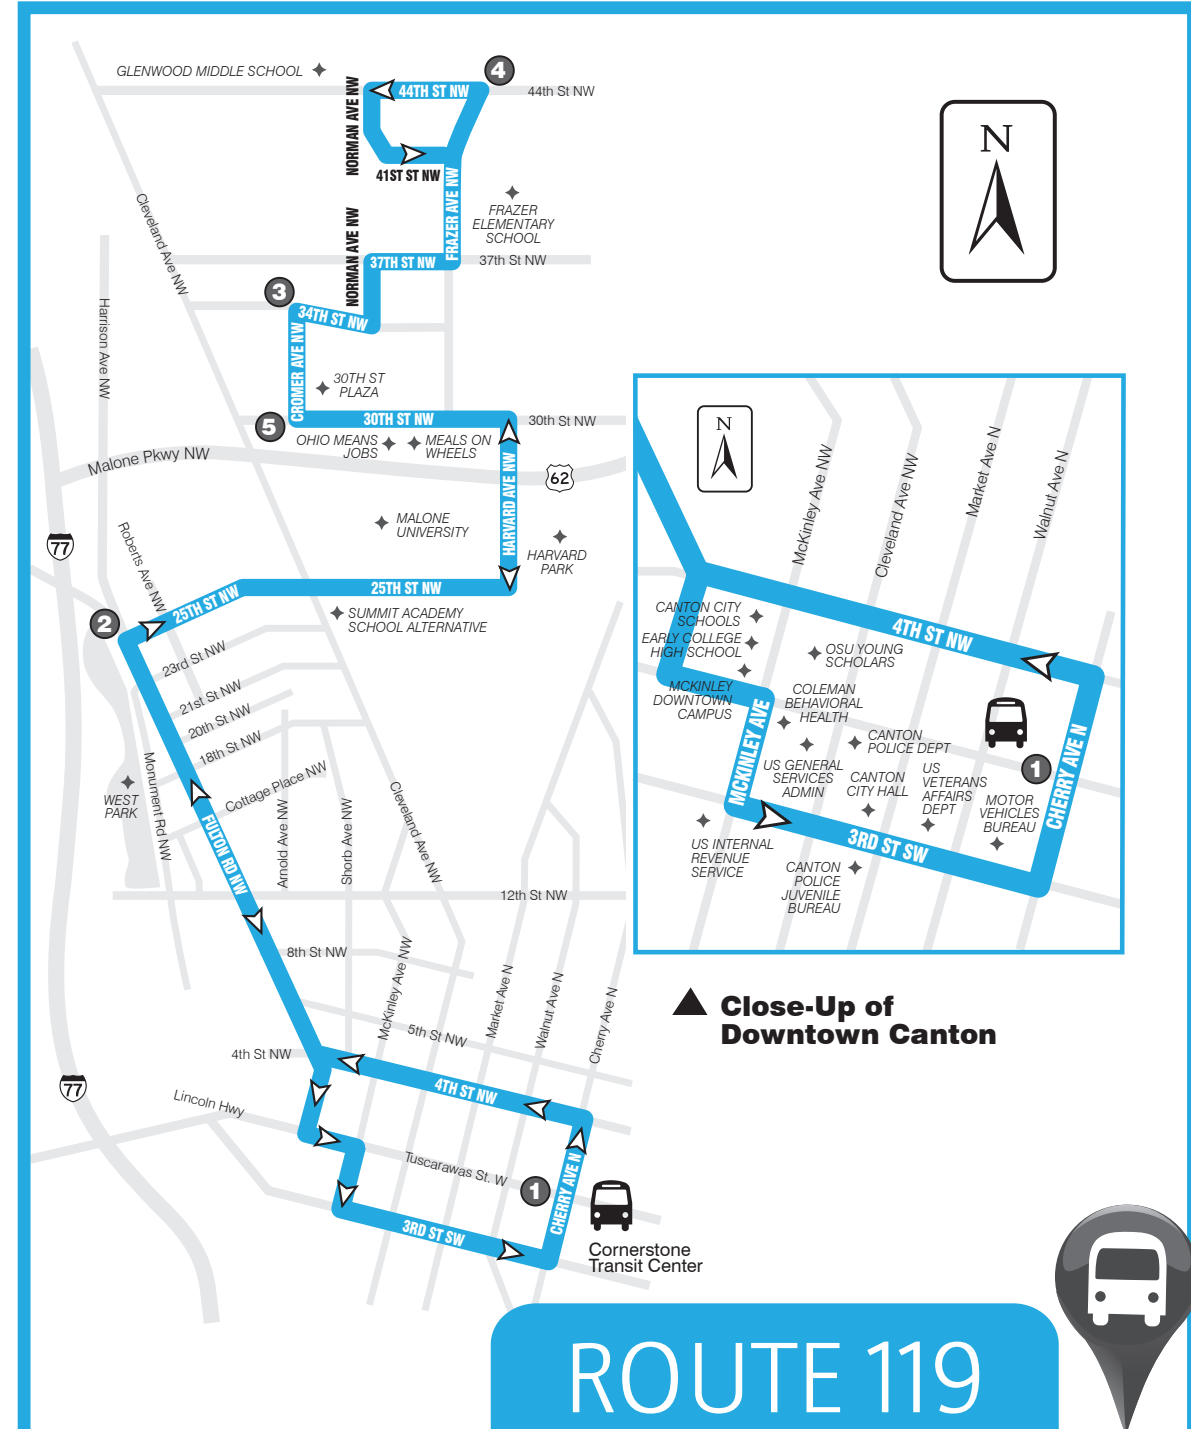

SARTA PinPoint allows you to locate your bus' arrival time in real time...

TEXT

"PP" plus the "Stop ID" to 321123 (ex. PP1234).

CALL

Call 330-477-2782 and input a stop ID number to receive info about departure and arrival times.

SARTA's Cornerstone location is an official BikeSmart Hub.

www.SARTAonline.com

330-477-2782

94119 06/19

[ROUTE 119]

SCHEDULE & MAP

Downtown Canton/Frazer/44th
Monday-Saturday
Effective August 18, 2019

www.SARTAonline.com

330-477-2782

Download SARTA's PinPoint app for real-time information on your route!

ROUTE 119: Monday thru Saturday

FROM DOWNTOWN CANTON TO FRAZER

1	2	3	4
Leave Cornerstone	25th & Fulton	34th & Cromer	44th & Frazer
5:45a	5:55a	6:05a	6:10a
6:45a	6:55a	7:05a	7:10a
7:45a	7:55a	8:05a	8:10a
8:45a	8:55a	9:05a	9:10a
9:45a	9:55a	10:05a	10:10a
10:45a	10:55a	11:05a	11:10a
11:45a	11:55a	12:05p	12:10p
12:45p	12:55p	1:05p	1:10p
1:45p	1:55p	2:05p	2:10p
2:45p	2:55p	3:05p	3:10p
3:45p	3:55p	4:05p	4:10p
4:45p	4:55p	5:05p	5:10p
5:45p	5:55p	6:05p	6:10p
6:45p	6:55p	7:05p	7:10p
7:45p	7:55p	8:05p	8:10p
8:45p	8:55p	9:05p	9:10p

ROUTE 119: Monday thru Saturday

FROM FRAZER TO DOWNTOWN CANTON

4	5	2	1
44th & Frazer	30th & Cromer	25th & Fulton	Arrive Cornerstone
6:10a	6:15a	6:20a	6:40a
7:10a	7:15a	7:20a	7:40a
8:10a	8:15a	8:20a	8:40a
9:10a	9:15a	9:20a	9:40a
10:10a	10:15a	10:20a	10:40a
11:10a	11:15a	11:20a	11:40a
12:10p	12:15p	12:20p	12:40p
1:10p	1:15p	1:20p	1:40p
2:10p	2:15p	2:20p	2:40p
3:10p	3:15p	3:20p	3:40p
4:10p	4:15p	4:20p	4:40p
5:10p	5:15p	5:20p	5:40p
6:10p	6:15p	6:20p	6:40p
7:10p	7:15p	7:20p	7:40p
8:10p	8:15p	8:20p	8:40p
9:10p	9:15p	9:20p	9:40p