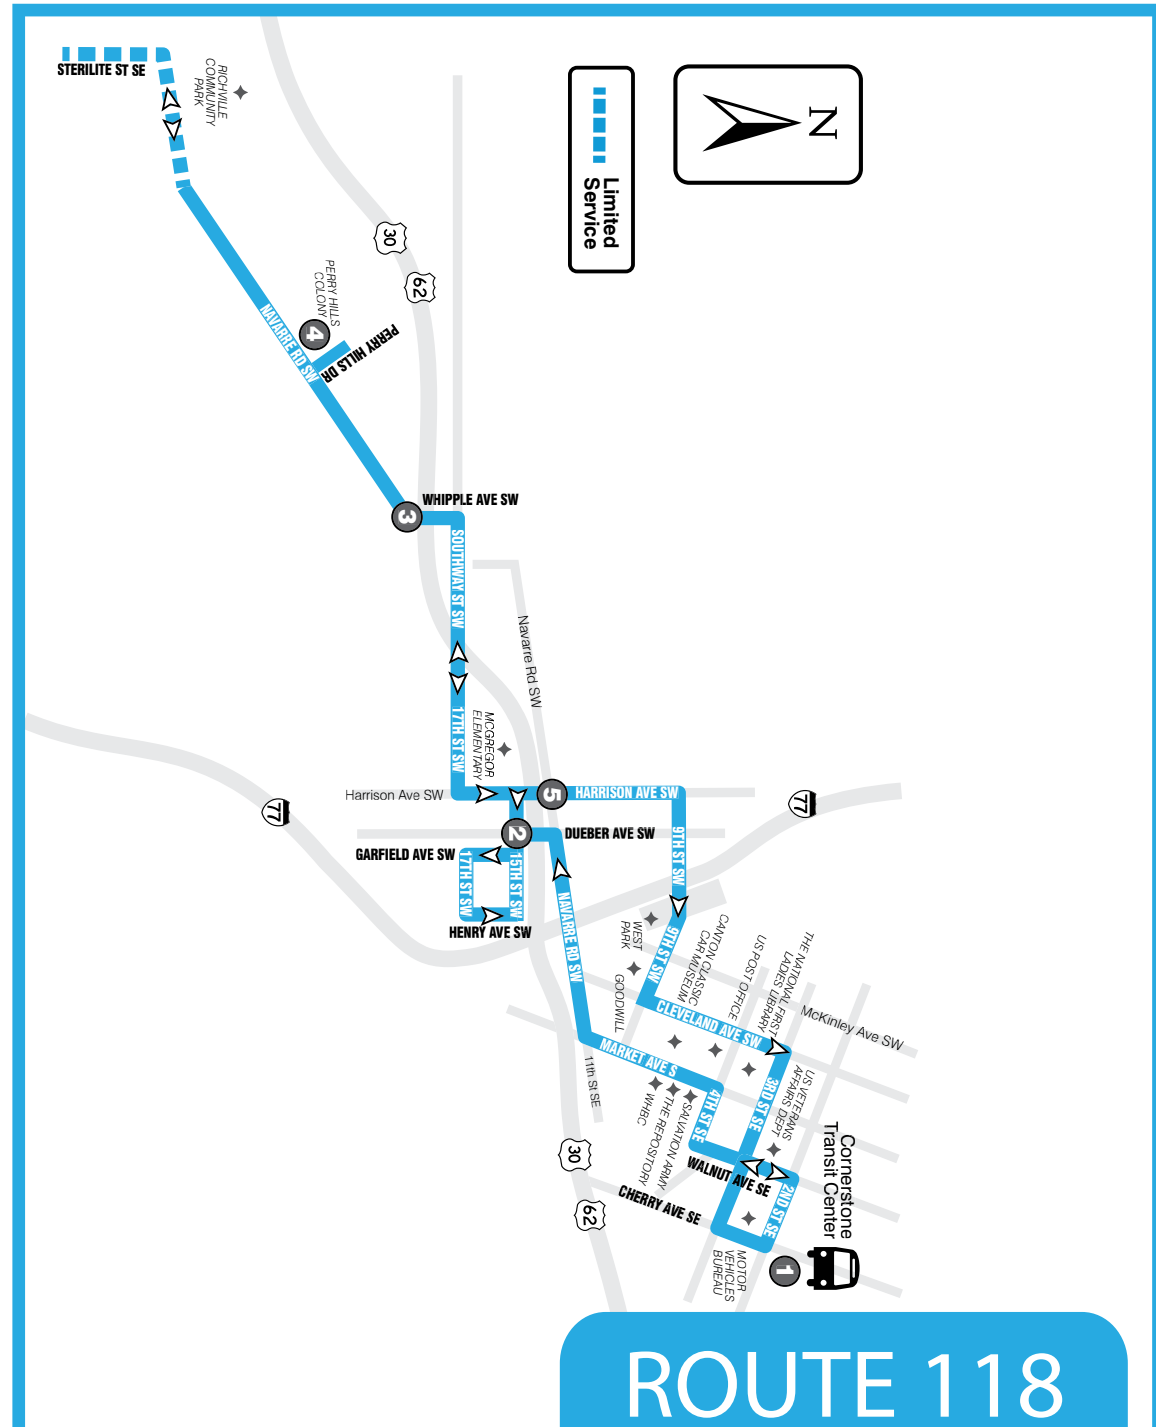

### [ ROUTE ] POINTS OF INTEREST [ 118 ]

- >> CTCC
- >> DLH Industries
- >> Perry Hills Colony
- >> Perry Twp.
- >> Richville
- >> Sterilite
- >> Timken Harrison
- >> VA Clinic

FROM CANTON TO PERRY HILLS COLONY

1	2	3	4
Leave Cornerstone	Dueber & 15th	Whipple & Navarre	Perry Hills Colony
5:45a*	5:50a	6:00a	6:06a
6:45a*	6:50a	7:00a	7:06a
7:45a	7:50a	8:00a	8:06a
8:45a	8:50a	9:00a	9:06a
9:45a	9:50a	10:00a	10:06a
10:45a	10:50a	11:00a	11:06a
11:45a	11:50a	12:00p	12:06p
12:45p	12:50p	1:00p	1:06p
1:45p	1:50p	2:00p	2:06p
2:45p	2:50p	3:00p	3:06p
3:45p	3:50p	4:00p	4:06p
4:45p	4:50p	5:00p	5:06p
5:45p	5:50p	6:00p	6:06p
6:45p	6:50p	7:00p	7:06p
7:45p	7:50p	8:00p	8:06p
8:45p	8:50p	9:00p	9:06p

\*Limited Service to Serilite M-F only

ROUTE 118: Monday thru Saturday

FROM PERRY HILLS COLONY TO CANTON

4	5	1
Perry Hills Colony	Harrison & Navarre	Arrive Cornerstone
6:06a	6:23a	6:40a
7:06a	7:23a	7:40a
8:06a	8:23a	8:40a
9:06a	9:23a	9:40a
10:06a	10:23a	10:40a
11:06a	11:23a	11:40a
12:06p	12:23p	12:40p
1:06p	1:23p	1:40p
2:06p	2:23p	2:40p
3:06p	3:23p	3:40p
4:06p	4:23p	4:40p
5:06p	5:23p	5:40p
6:06p	6:23p	6:40p
7:06p	7:23p	7:40p
8:06p	8:23p	8:40p
9:06p	9:23p	9:40p

ROUTE 118

[ CANTON/PERRY HILLS COLONY ]