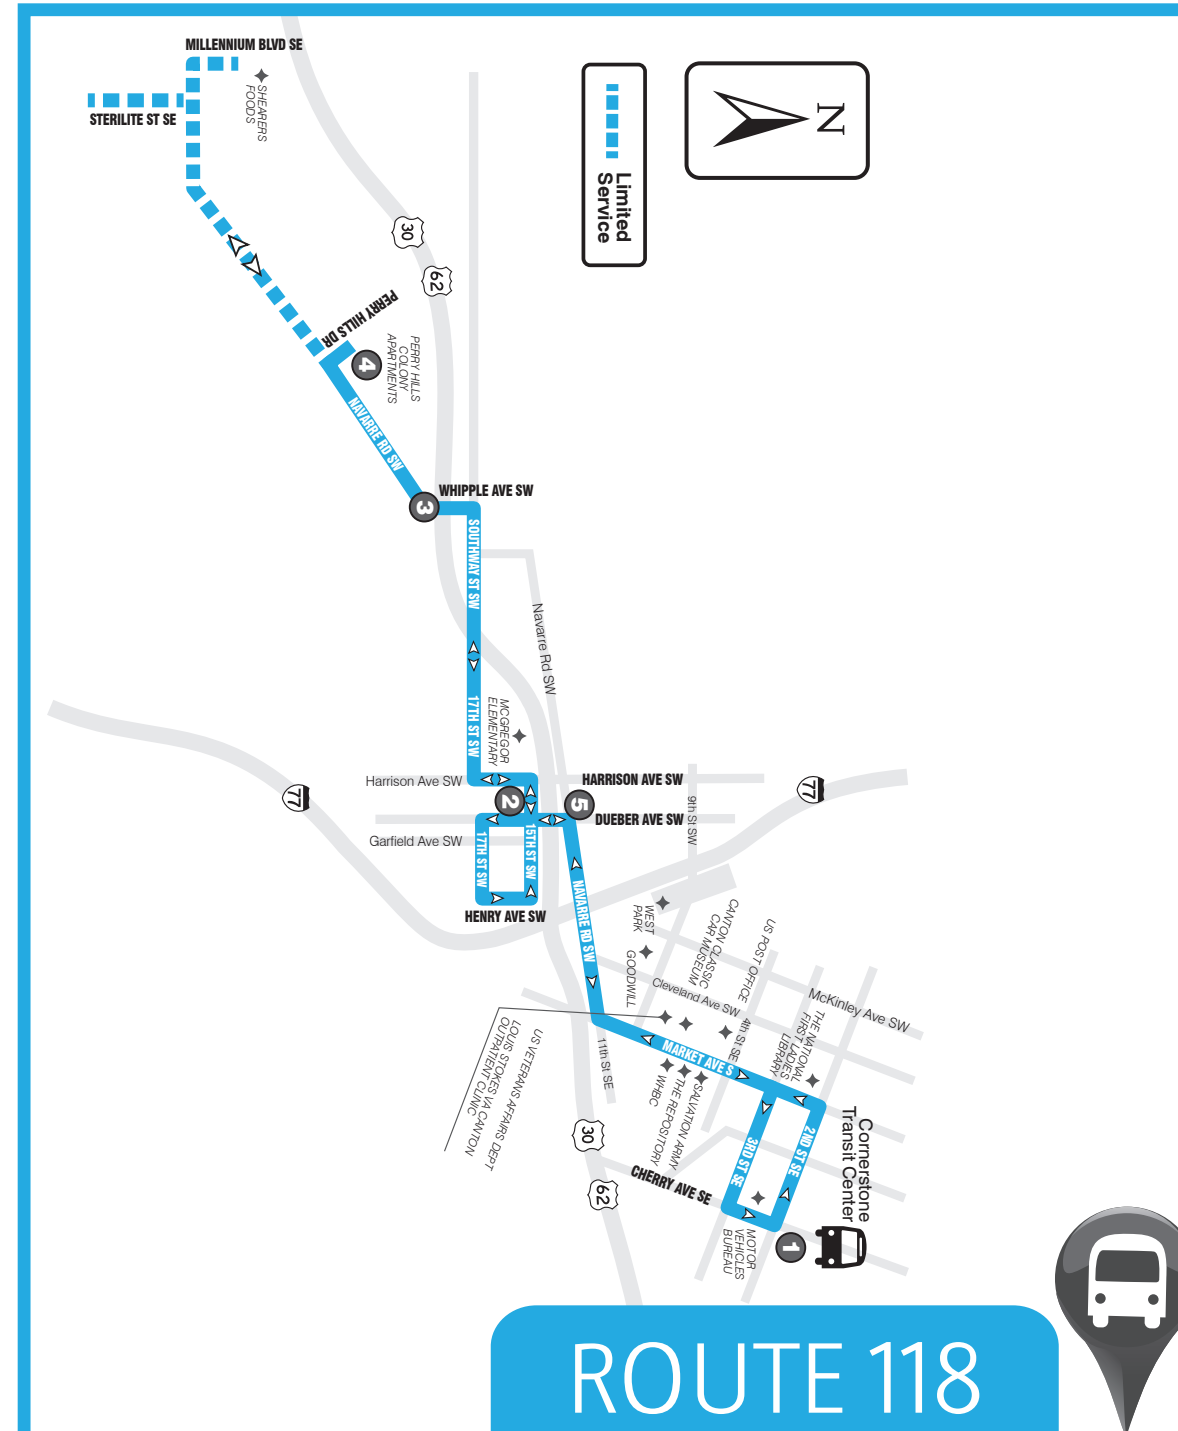

ROUTE 118: Monday thru Saturday

FROM CANTON TO PERRY HILLS COLONY

1	2	3	4
Leave Cornerstone	Dueber & 15th	Whipple & Navarre	Perry Hills Colony
5:45a*	5:50a	6:00a	6:06a
6:45a*	6:50a	7:00a	7:06a
7:45a	7:50a	8:00a	8:06a
8:45a	8:50a	9:00a	9:06a
9:45a	9:50a	10:00a	10:06a
10:45a	10:50a	11:00a	11:06a
11:45a	11:50a	12:00p	12:06p
12:45p	12:50p	1:00p	1:06p
1:45p	1:50p	2:00p	2:06p
2:45p	2:50p	3:00p	3:06p
3:45p	3:50p	4:00p	4:06p
4:45p	4:50p	5:00p	5:06p
5:45p*	5:50p	6:00p	6:06p
6:45p*	6:50p	7:00p	7:06p
7:45p	7:50p	8:00p	8:06p
8:45p	8:50p	9:00p	9:06p

ROUTE 118: Monday thru Saturday

FROM PERRY HILLS COLONY TO CANTON

4	5	1
Perry Hills Colony	Dueber & Navarre	Arrive Cornerstone
6:06a	6:23a	6:40a
7:06a	7:23a	7:40a
8:06a	8:23a	8:40a
9:06a	9:23a	9:40a
10:06a	10:23a	10:40a
11:06a	11:23a	11:40a
12:06p	12:23p	12:40p
1:06p	1:23p	1:40p
2:06p	2:23p	2:40p
3:06p	3:23p	3:40p
4:06p	4:23p	4:40p
5:06p	5:23p	5:40p
6:06p	6:23p	6:40p
7:06p	7:23p	7:40p
8:06p	8:23p	8:40p
9:06p	9:23p	9:40p

*Limited Service to Sterilite M-F only

ROUTE 118

CANTON/PERRY HILLS COLONY

www.SARTAonline.com