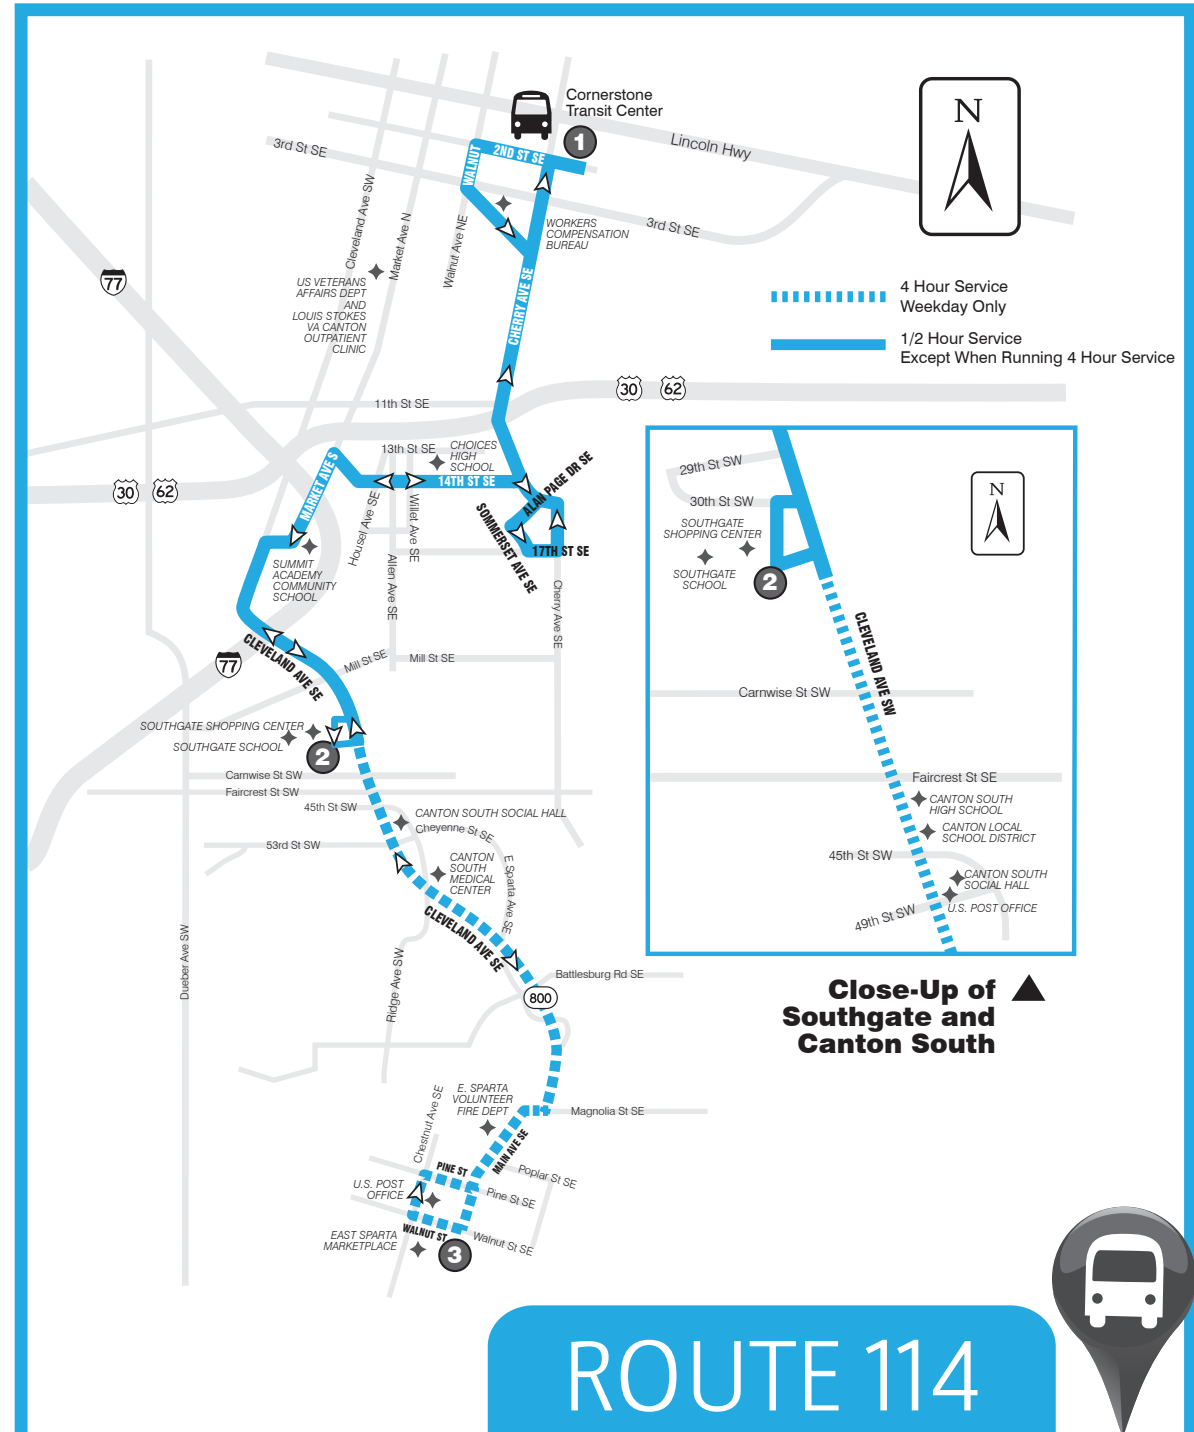

ROUTE 114: SATURDAY

FROM CANTON TO SOUTHGATE/ EAST SPARTA LOOP

1	2	1
Leave Cornerstone Transit Center	Southgate Plaza	Arrive Cornerstone Transit Center
6:15a	6:25a	6:40a
7:15a	7:25a	7:40a
8:15a	8:25a	8:40a
9:15a	9:25a	9:40a
10:15a	10:25a	10:40a
11:15a	11:25a	11:40a
12:15p	12:25p	12:40p
1:15p	1:25p	1:40p
2:15p	2:25p	2:40p
3:15p	3:25p	3:40p
4:15p	4:25p	4:40p
5:15p	5:25p	5:40p
6:15p	6:25p	6:40p
7:15p	7:25p	7:40p
8:15p	8:25p	8:40p
9:15p	9:25p	9:40p

#No Service

www.SARTAonline.com

CANTON/SOUTHGATE/EAST SPARTA