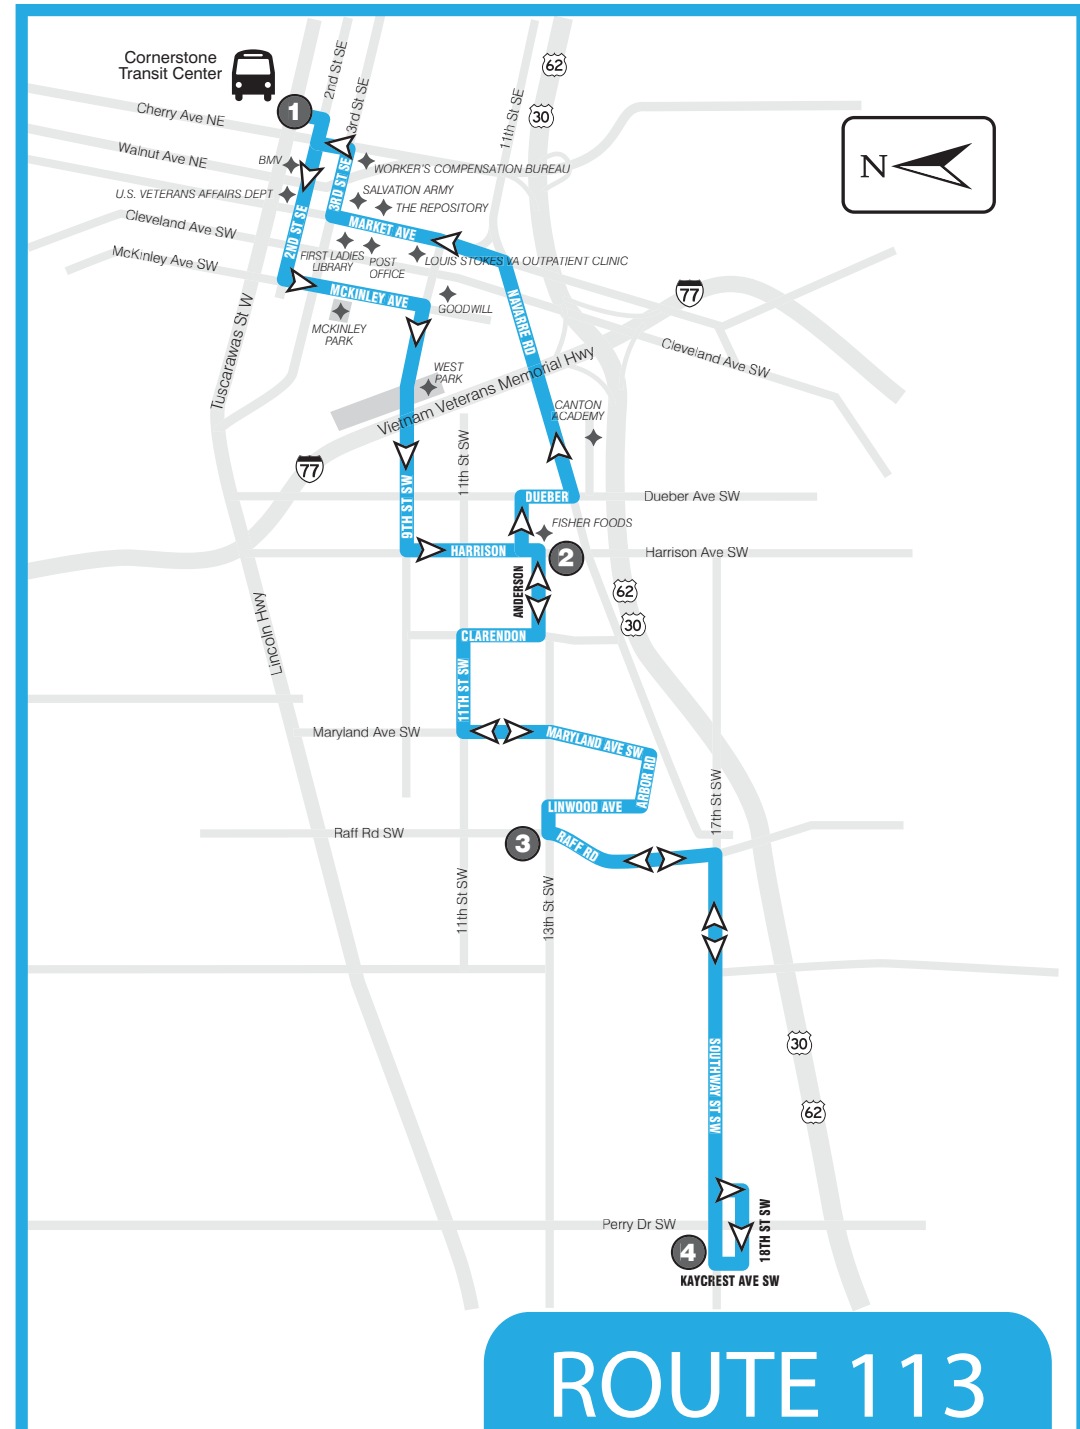

## SCHEDULE & MAP

FROM DOWNTOWN CANTON TO SOUTHWAY INDUSTRIAL PARK

1	2	3	4
Leave Cornerstone	Anderson & Harrison	13th & Raff	Southway Industrial Park
5:45a	5:52a	6:03a	6:12a
6:45a	6:52a	7:03a	7:12a
7:45a	7:52a	8:03a	8:12a
8:45a	8:42a	9:03a	9:12a
9:45a	9:52a	10:03a	10:12a
10:45a	10:52a	11:03a	11:12a
11:45a	11:52a	12:03p	12:12p
12:45p	12:52p	1:03p	1:12p
1:45p	1:52p	2:03p	2:12p
2:45p	2:52p	3:03p	3:12p
3:45p	3:52p	4:03p	4:12p
4:45p	4:52p	5:03p	5:12p
5:45p	5:52p	6:03p	6:12p
6:45p	6:52p	7:03p	7:12p
7:45p	7:52p	8:03p	8:12p
8:45p	8:52p	9:03p	9:12p

ROUTE 113: Monday thru Saturday

FROM SOUTHWAY INDUSTRIAL PARK TO DOWNTOWN CANTON

4	3	2	1
Leave Southway Industrial Park	13th & Raff	Anderson & Harrison	Arrive Cornerstone
6:12a	6:18a	6:25a	6:40a
7:12a	7:18a	7:25a	7:40a
8:12a	8:18a	8:25a	8:40a
9:12a	9:18a	9:25a	9:40a
10:12a	10:18a	10:25a	10:40a
11:12a	11:18a	11:25a	11:24a
12:12p	12:18p	12:25p	12:40p
1:12p	1:18p	1:25p	1:40p
2:12p	2:18p	2:25p	2:40p
3:12p	3:18p	3:25p	3:40p
4:12p	4:18p	4:25p	4:40p
5:12p	5:18p	5:25p	5:40p
6:12p	6:18p	6:25p	6:40p
7:12p	7:18p	7:25p	7:40p
8:12p	8:18p	8:25p	8:40p
9:12p	9:18p	9:25p	9:40p

ROUTE 113