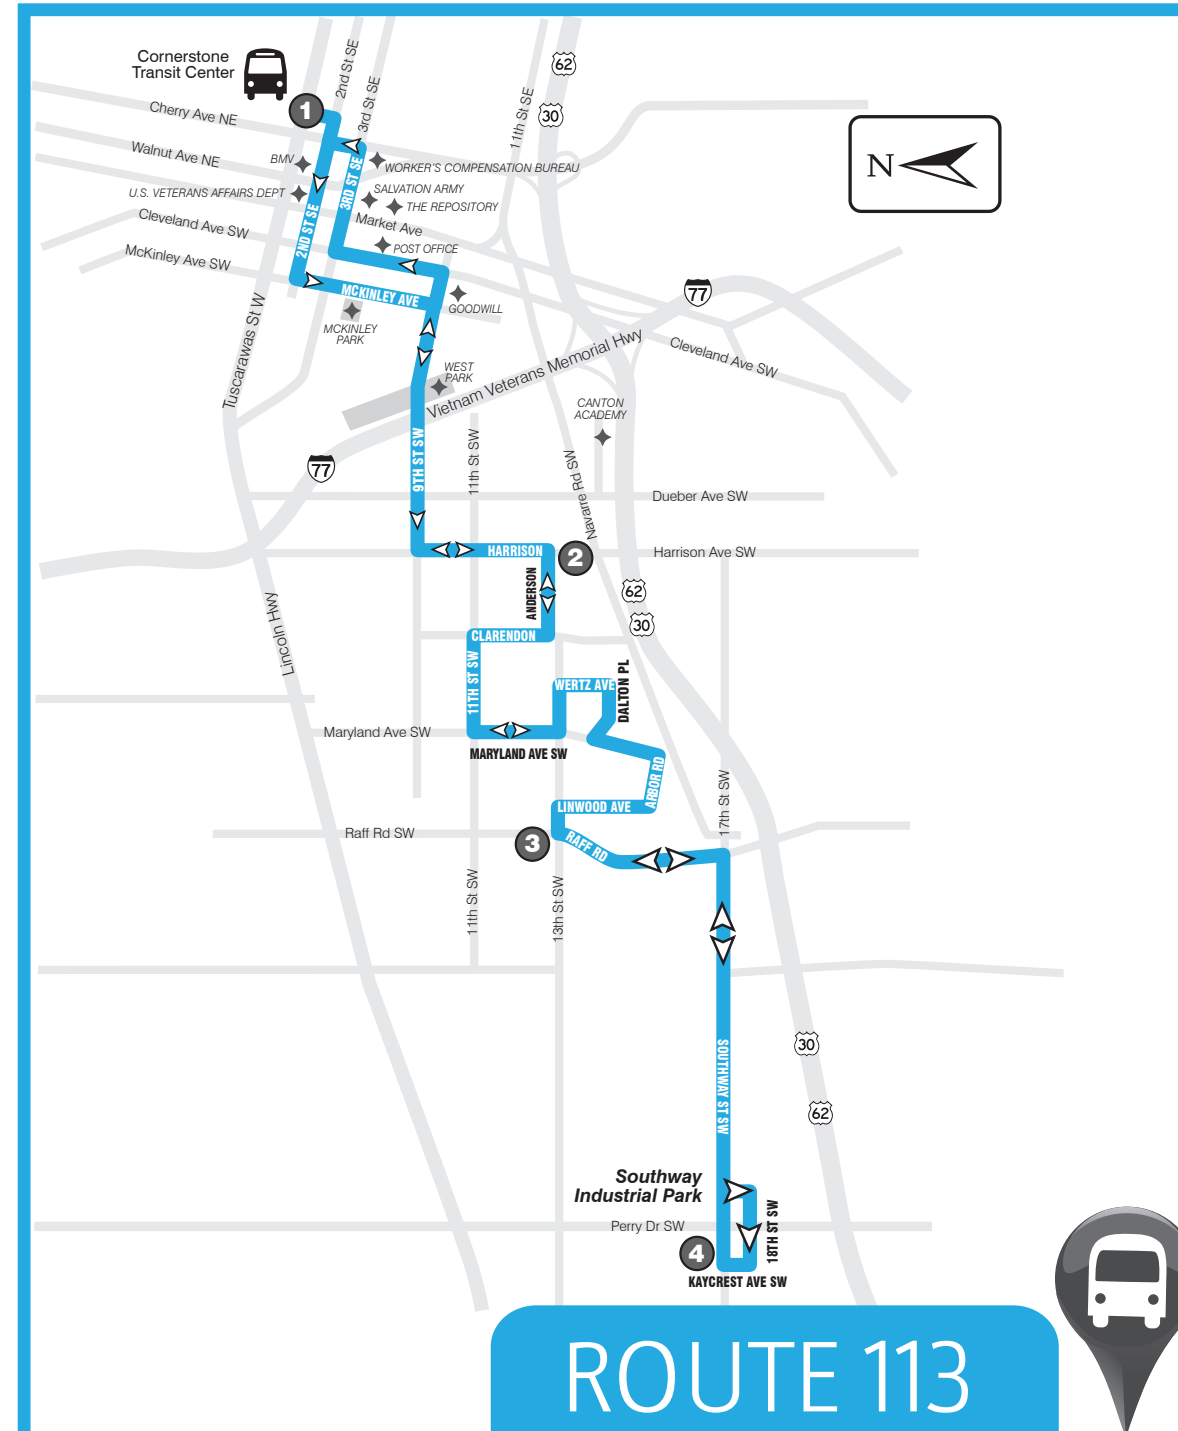

SARTA PinPoint allows you to locate your bus' arrival time in real time...

TEXT

"PP" plus the "Stop ID" to 321123 (ex. PP1234).

CALL

Call 330-477-2782 and input a stop ID number to receive info about departure and arrival times.

www.SARTAonline.com

330-477-2782

Download SARTA's PinPoint app for real-time information on your route!

ROUTE 113: Monday thru Saturday

FROM DOWNTOWN CANTON TO SOUTHWAY INDUSTRIAL PARK

1	2	3	4
Leave Cornerstone	Anderson & Harrison	13th & Raff	Southway Industrial Park
5:15a	5:22a	5:33a	5:42a
6:15a	6:22a	6:33a	6:42a
7:15a	7:22a	7:33a	7:42a
8:15a	8:22a	8:33a	8:42a
9:15a	9:22a	9:33a	9:42a
10:15a	10:22a	10:33a	10:42a
11:15a	11:22a	11:33a	11:42a
12:15p	12:22p	12:33p	12:42p
1:15p	1:22p	1:33p	1:42p
2:15p	2:22p	2:33p	2:42p
3:15p	3:22p	3:33p	3:42p
4:15p	4:22p	4:33p	4:42p
5:15p	5:22p	5:33p	5:42p
6:15p	6:22p	6:33p	6:42p
7:15p	7:22p	7:33p	7:42p
8:15p	8:22p	8:33p	8:42p

ROUTE 113: Monday thru Saturday

FROM SOUTHWAY INDUSTRIAL PARK TO DOWNTOWN CANTON

4	3	2	1
Leave Southway Industrial Park	13th & Raff	Anderson & Harrison	Arrive Cornerstone
5:42a	5:48a	5:55a	6:10a
6:42a	6:48a	6:55a	7:10a
7:42a	7:48a	7:55a	8:10a
8:42a	8:48a	8:55a	9:10a
9:42a	9:48a	9:55a	10:10a
10:42a	10:48a	10:55a	11:10a
11:42a	11:48a	11:55a	12:10p
12:42p	12:48p	12:55p	1:10p
1:42p	1:48p	1:55p	2:10p
2:42p	2:48p	2:55p	3:10p
3:42p	3:48p	3:55p	4:10p
4:42p	4:48p	4:55p	5:10p
5:42p	5:48p	5:55p	6:10p
6:42p	6:48p	6:55p	7:10p
7:42p	7:48p	7:55p	8:10p
8:42p	8:48p	8:55p	9:10p

ROUTE 113

www.SARTAonline.com

DOWNTOWN CANTON/SOUTHWAY