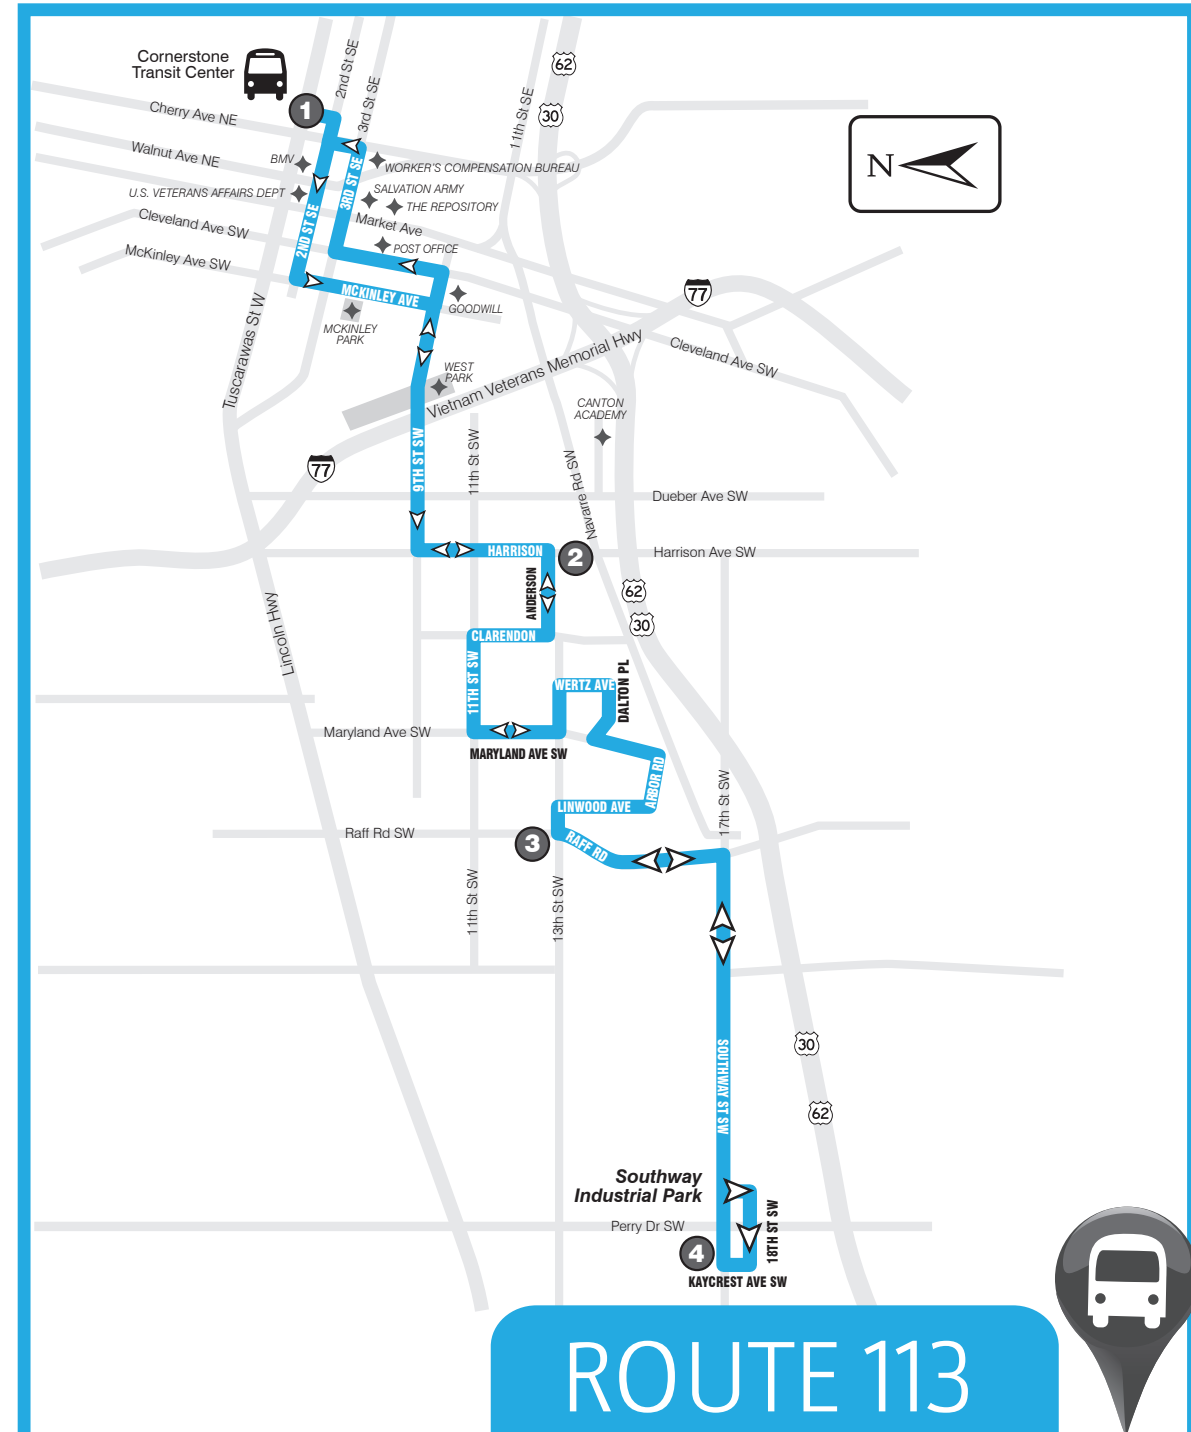

**SARTA PinPoint allows you to locate your bus' arrival time in real time...**

**TEXT**

"PP" plus the "Stop ID" to 321123 (ex. PP1234).

**CALL**

Call 330-477-2782 and input a stop ID number to receive info about departure and arrival times.

ROUTE 113: Monday thru Saturday

FROM DOWNTOWN CANTON TO SOUTHWAY INDUSTRIAL PARK

1	2	3	4
Leave Cornerstone	Anderson & Harrison	13th & Raff	Southway Industrial Park
5:45a	5:52a	6:03a	6:12a
6:45a	6:52a	7:03a	7:12a
7:45a	7:52a	8:03a	8:12a
8:45a	8:42a	9:03a	9:12a
9:45a	9:52a	10:03a	10:12a
10:45a	10:52a	11:03a	11:12a
11:45a	11:52a	12:03p	12:12p
12:45p	12:52p	1:03p	1:12p
1:45p	1:52p	2:03p	2:12p
2:45p	2:52p	3:03p	3:12p
3:45p	3:52p	4:03p	4:12p
4:45p	4:52p	5:03p	5:12p
5:45p	5:52p	6:03p	6:12p
6:45p	6:52p	7:03p	7:12p
7:45p	7:52p	8:03p	8:12p
8:45p	8:52p	9:03p	9:12p

ROUTE 113: Monday thru Saturday

FROM SOUTHWAY INDUSTRIAL PARK TO DOWNTOWN CANTON

4	3	2	1
Leave Southway Industrial Park	13th & Raff	Anderson & Harrison	Arrive Cornerstone
6:12a	6:18a	6:25a	6:40a
7:12a	7:18a	7:25a	7:40a
8:12a	8:18a	8:25a	8:40a
9:12a	9:18a	9:25a	9:40a
10:12a	10:18a	10:25a	10:40a
11:12a	11:18a	11:25a	11:24a
12:12p	12:18p	12:25p	12:40p
1:12p	1:18p	1:25p	1:40p
2:12p	2:18p	2:25p	2:40p
3:12p	3:18p	3:25p	3:40p
4:12p	4:18p	4:25p	4:40p
5:12p	5:18p	5:25p	5:40p
6:12p	6:18p	6:25p	6:40p
7:12p	7:18p	7:25p	7:40p
8:12p	8:18p	8:25p	8:40p
9:12p	9:18p	9:25p	9:40p

ROUTE 113

www.SARTAonline.com

DOWNTOWN CANTON/SOUTHWAY