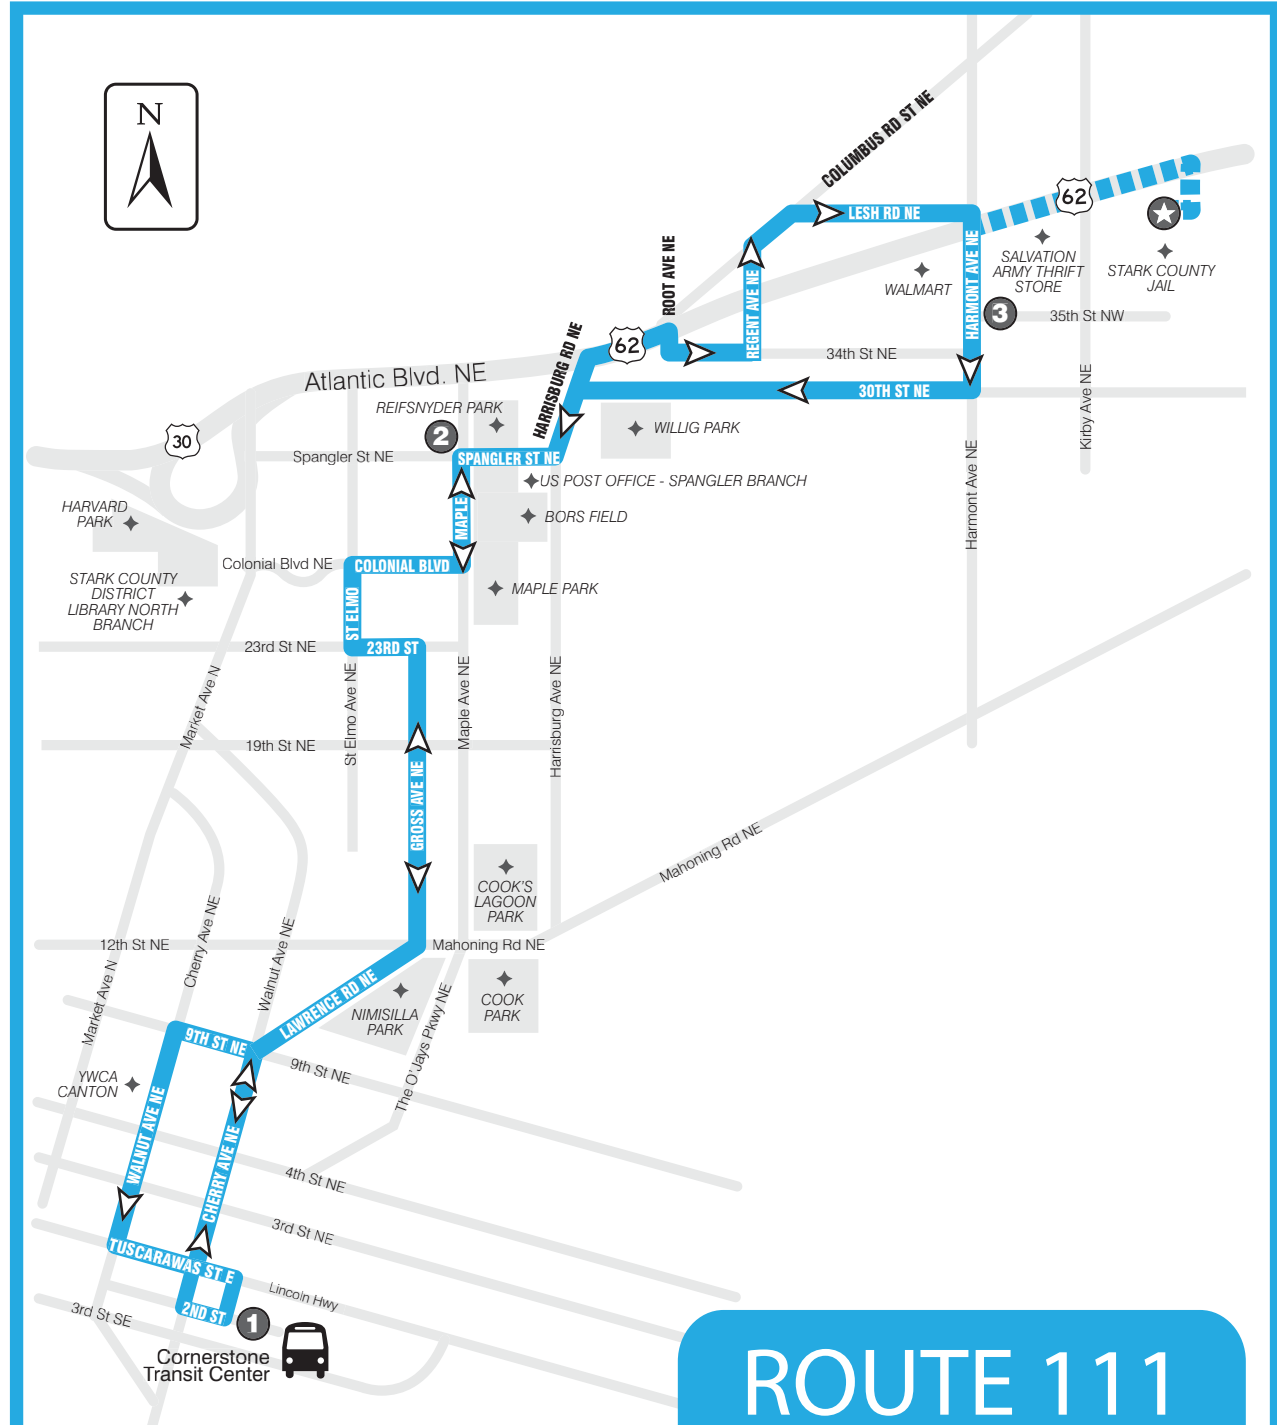

[ROUTE] [111]

SARTA

SARTA

[ROUTE] POINTS OF INTEREST [111]

- >> Aldi's
- >> Canton City Service Center
- >> Downtown Canton
- >> Kmart
- >> Post Office (Maple Branch)
- >> Stark County Jail
- >> Walmart

SCHEDULE & MAP

FROM DOWNTOWN CANTON TO HARMONT/62

1	2	3	4
Leave Cornerstone	Maple & Spangler	Stark County Jail	Walmart, 35th & Harmont
5:45a	5:55a	#####	6:12a
6:45a	6:55a	7:05a	7:12a
7:45a	7:55a	#####	8:12a
8:45a	8:55a	9:05a	9:12a
9:45a	9:55a	#####	10:12a
10:45a	10:55a	11:05a	11:12a
11:45a	11:55a	#####	12:12p
12:45p	12:55p	1:05p	1:12p
1:45p	1:55p	#####	2:12p
2:45p	2:55p	3:05p	3:12p
3:45p	3:55p	#####	4:12p
4:45p	4:55p	5:05p	5:12p
5:45p	5:55p	#####	6:12p
6:45p	6:55p	7:05p	7:12p
7:45p	7:55p	#####	8:12p
8:45p	8:55p	#####	9:12p

No Service

ROUTE 111: Monday thru Saturday

FROM HARMONT/62 TO DOWNTOWN CANTON

4	2	1
Leave Walmart, 35th & Harmont	Maple & Spangler	Arrive Cornerstone
6:12a	6:17a	6:40a
7:12a	7:17a	7:40a
8:12a	8:17a	8:40a
9:12a	9:17a	9:40a
10:12a	10:17a	10:40a
11:12a	11:17a	11:40a
12:12p	12:17p	12:40p
1:12p	1:17p	1:40p
2:12p	2:17p	2:40p
3:12p	3:17p	3:40p
4:12p	4:17p	4:40p
5:12p	5:17p	5:40p
6:12p	6:17p	6:40p
7:12p	7:17p	7:40p
8:12p	8:17p	8:40p
9:12p	9:17p	9:40p

ROUTE 111

[DOWNTOWN CANTON/HARMONT/RTE 62/JAIL]