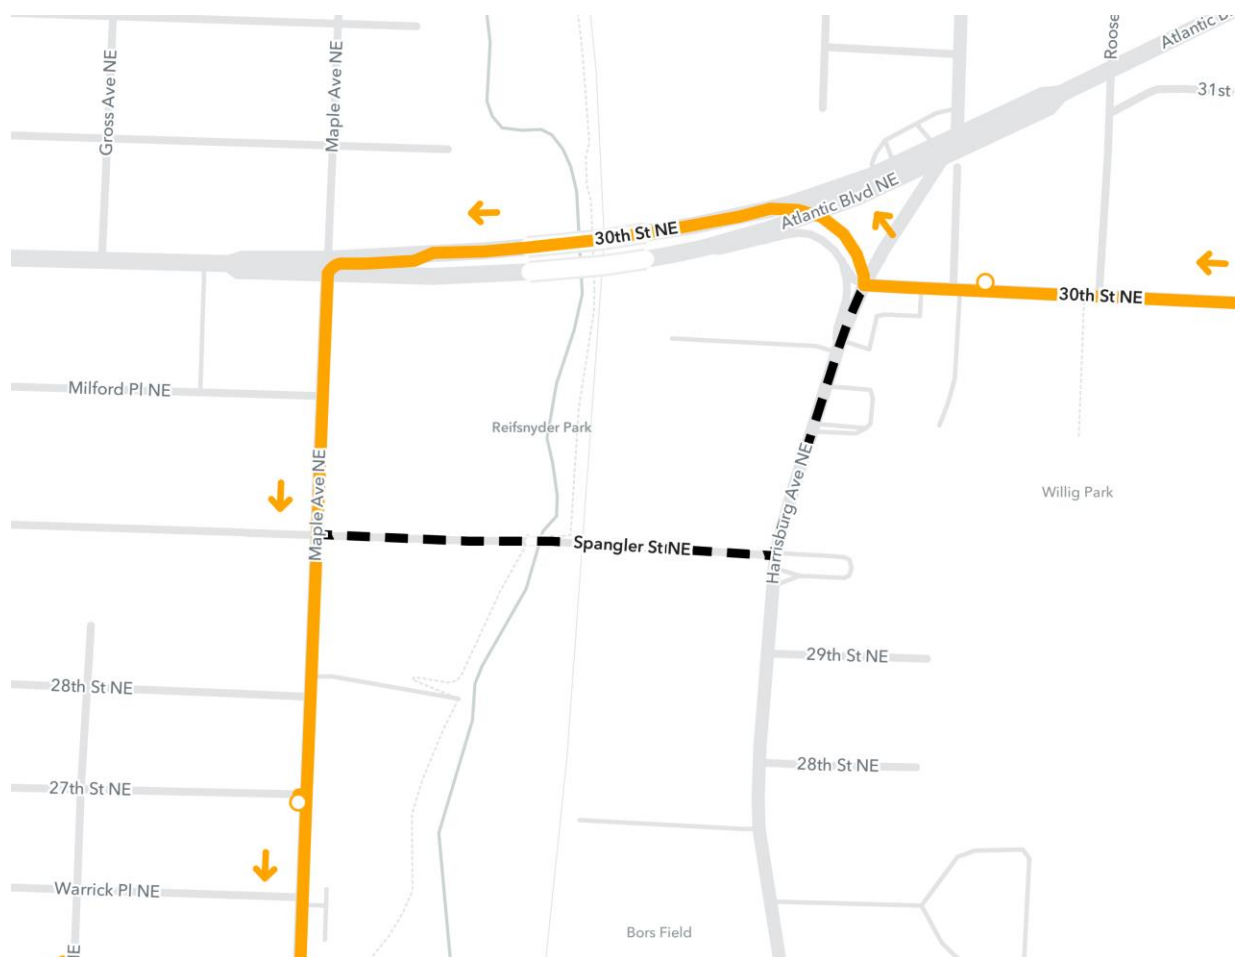

**STARK AREA REGIONAL TRANSIT AUTHORITY**

1600 Gateway Blvd. SE, Canton, Ohio 44707

P: 330.477.2782 | 800.379.3661 | TTY: 800.750.0750 | F: 330.454.5476

SARTAonline.com

## **Rt 111 Detour 6/25/2020**

**Rt. 111: Spangler Rd. will be closed while they replace the bridge for approximately 5 months.**

**\*111 InBound will service Daleford and 34<sup>th</sup>\***

### **111IB:**

- **30<sup>th</sup> St NE to Harrisburg Rd (Right)**
- **Harrisburg Rd NE to Rte 62 (Left)**
- **Rte 62 to Maple Ave NE (Left)**
- **Resume**

Please plan accordingly and use SARTA Pinpoint on our website or through the MyStop App to see where your bus is located.