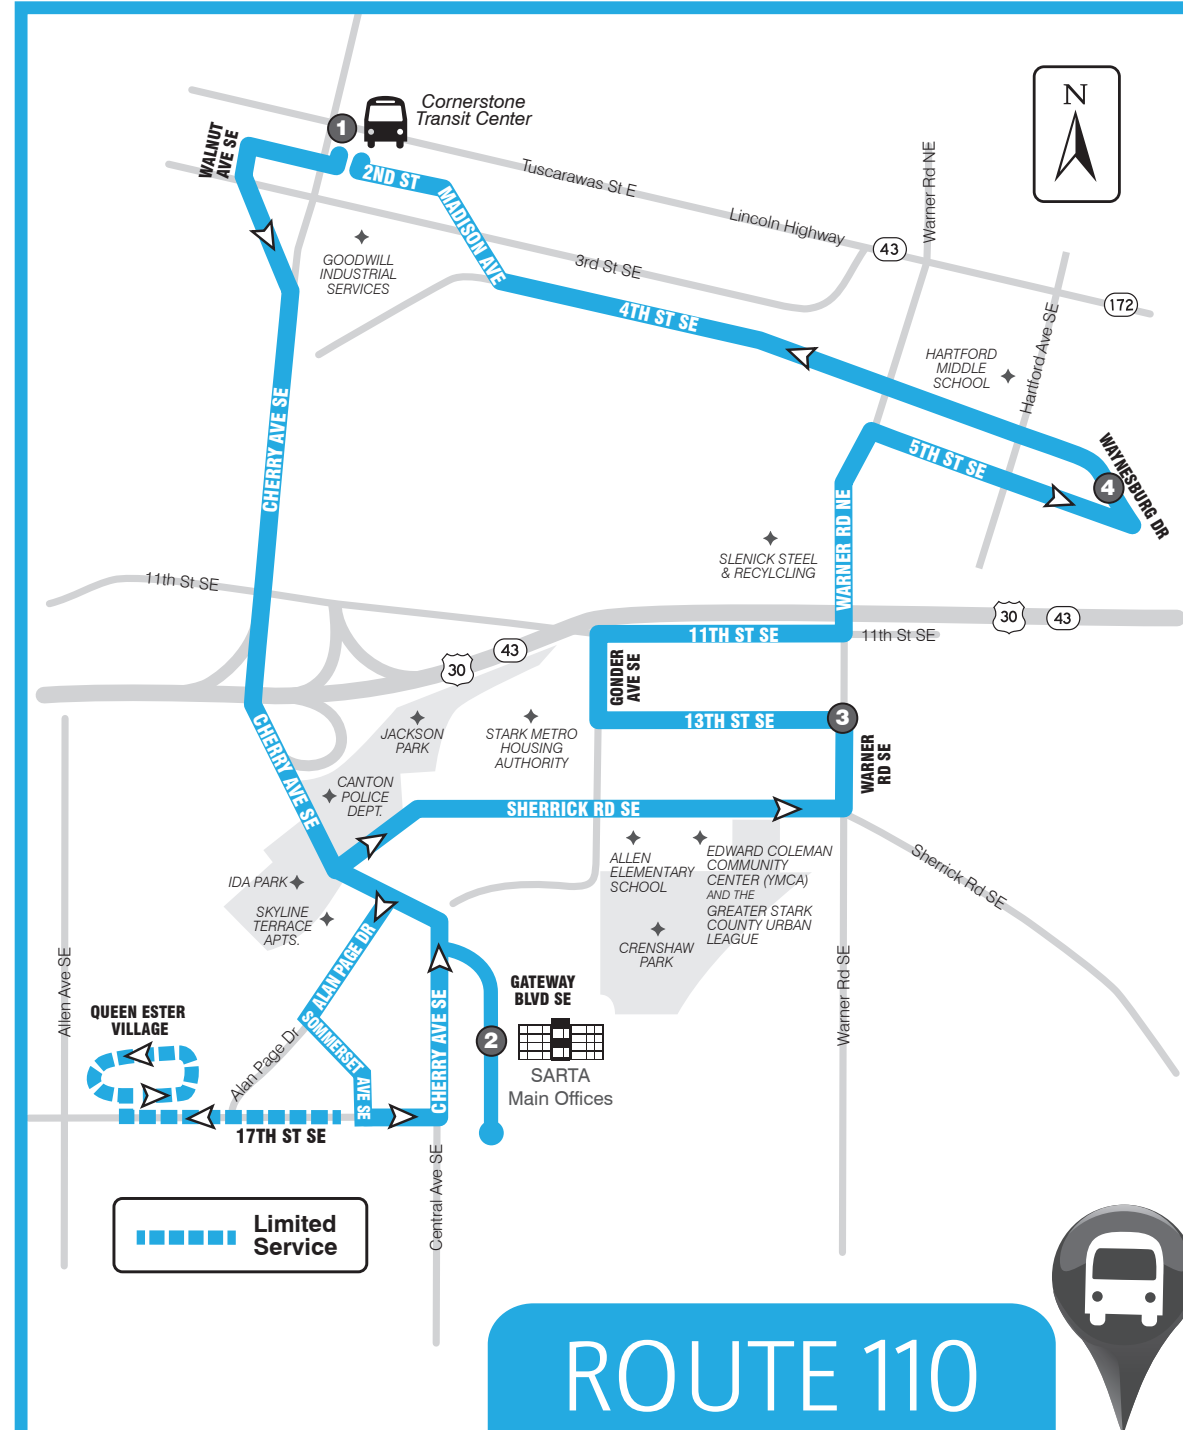

ROUTE 110: Saturday

FROM DOWNTOWN CANTON TO WARNER/SHERICK

| 1                                | 2                          | 3                 | 4                    | 1                                 |
|----------------------------------|----------------------------|-------------------|----------------------|-----------------------------------|
| Leave Cornerstone Transit Center | Gateway Blvd. SARTA Garage | Warner & 13th St. | Waynesburg & 5th St. | Arrive Cornerstone Transit Center |
| #####                            | 5:35a                      | #####             | #####                | 5:40a                             |
| 5:45a                            | 5:50a                      | 5:55a             | 5:57a                | 6:10a                             |
| 6:45a                            | 6:50a                      | 6:55a             | 6:57a                | 7:10a                             |
| 7:45a                            | 7:50a                      | 7:55a             | 7:57a                | 8:10a                             |
| 8:45a                            | 8:50a                      | 8:55a             | 8:57a                | 9:10a                             |
| 9:45a                            | 9:50a                      | 9:55a             | 9:57a                | 10:10a                            |
| 10:45a                           | 10:50a                     | 10:55a            | 10:57a               | 11:10a                            |
| 11:45a                           | 11:50a                     | 11:55a            | 11:57a               | 12:10p                            |
| 12:45p                           | 12:50p                     | 12:55p            | 12:57p               | 1:10p                             |
| 1:45p                            | 1:50p                      | 1:55p             | 1:57p                | 2:10p                             |
| 2:45p                            | 2:50p                      | 2:55p             | 2:57p                | 3:10p                             |
| 3:45p                            | 3:50p                      | 3:55p             | 3:57p                | 4:10p                             |
| 4:45p                            | 4:50p                      | 4:55p             | 4:57p                | 5:10p                             |
| 5:45p                            | 5:50p                      | 5:55p             | 5:57p                | 6:10p                             |
| 6:45p                            | 6:50p                      | 6:55p             | 6:57p                | 7:10p                             |
| 7:45p                            | 7:50p                      | 7:55p             | 7:57p                | 8:10p                             |
| 8:45p                            | 8:50p                      | 8:55p             | 8:57p                | 9:10p                             |