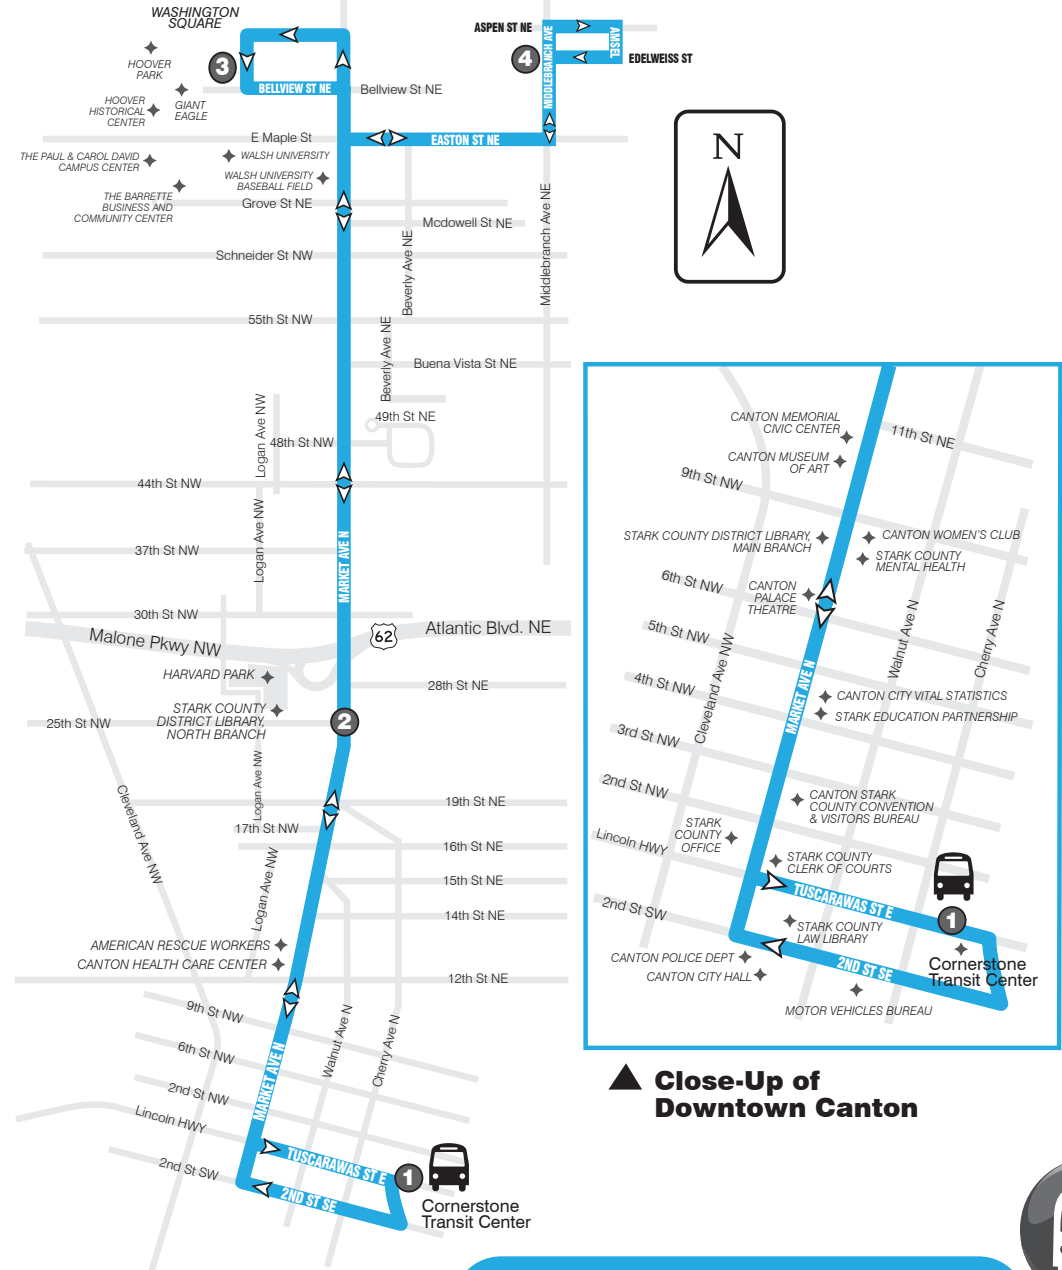

**Effective May 2021**

**www.SARTAonline.com**

**330-477-2782**

**Download SARTA's PinPoint app for real-time information on your route!**

ROUTE 108: Monday thru Saturday

FROM DOWNTOWN CANTON TO WASHINGTON SQUARE

1	2	3	4
Leave Cornerstone	25th & Market	Washington Square	Edelweiss
5:45a	5:54a	6:03a	6:10a
6:45a	6:54a	7:03a	7:10a
7:45a	7:54a	8:03a	8:10a
8:45a	8:54a	9:03a	9:10a
9:45a	9:54a	10:03a	10:10a
10:45a	10:54a	11:03a	11:10a
11:45a	11:54a	12:03p	12:10p
12:45p	12:54p	1:03p	1:10p
1:45p	1:54p	2:03p	2:10p
2:45p	2:54p	3:03p	3:10p
3:45p	3:54p	4:03p	4:10p
4:45p	4:54p	5:03p	5:10p
5:45p	5:54p	6:03p	6:10p
6:45p	6:54p	7:03p	7:10p
7:45p	7:54p	8:03p	8:10p
8:45p	8:54p	9:03p	9:10p

ROUTE 108: Monday thru Saturday

FROM WASHINGTON SQUARE TO DOWNTOWN CANTON

4	3	2	1
Edelweiss	Washington Square	25th & Market	Arrive Cornerstone
6:10a	6:17a	6:26a	6:40a
7:10a	7:17a	7:26a	7:40a
8:10a	8:17a	8:26a	8:40a
9:10a	9:17a	9:26a	9:40a
10:10a	10:17a	10:26a	10:40a
11:10a	11:17a	11:26a	11:40a
12:10p	12:17p	12:26p	12:40p
1:10p	1:17p	1:26p	1:40p
2:10p	2:17p	2:26p	2:40p
3:10p	3:17p	3:26p	3:40p
4:10p	4:17p	4:26p	4:40p
5:10p	5:17p	5:26p	5:40p
6:10p	6:17p	6:26p	6:40p
7:10p	7:17p	7:26p	7:40p
8:10p	8:17p	8:26p	8:40p
9:10p	9:17p	9:26p	9:40p

▲ Close-Up of Downtown Canton

ROUTE 108

DOWNTOWN CANTON/WASHINGTON SQUARE

www.SARTAonline.com