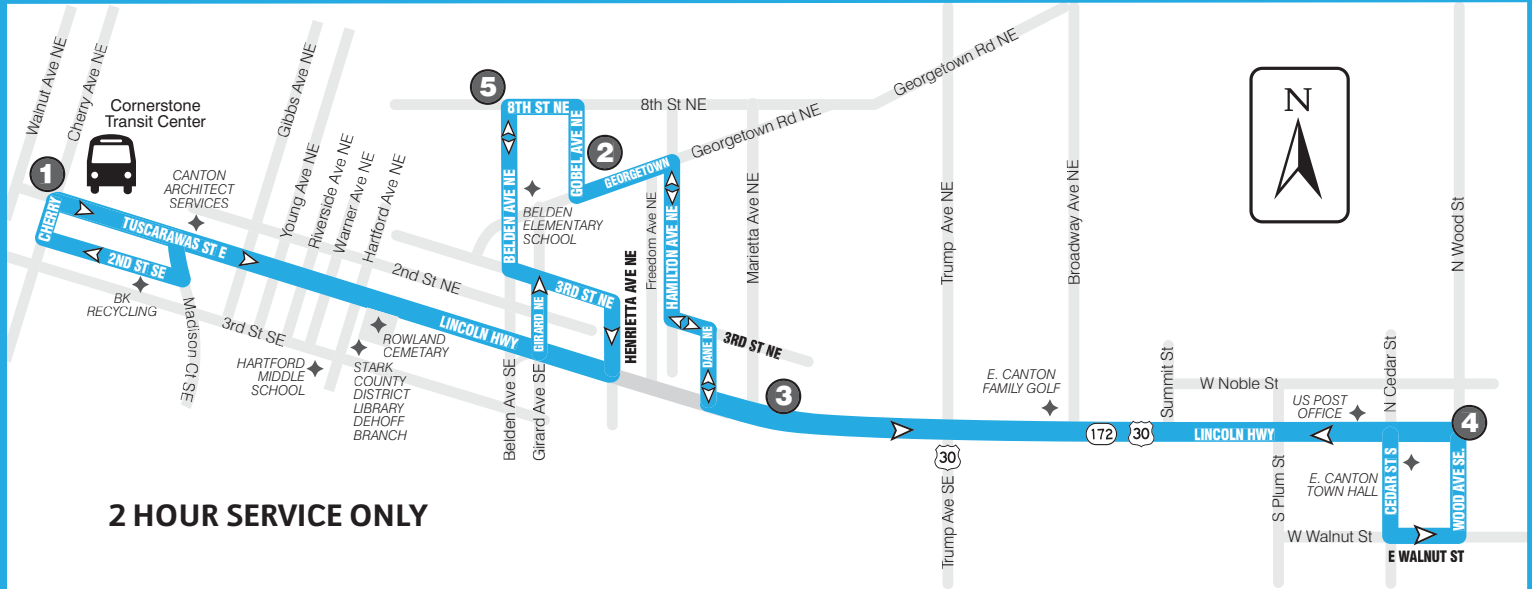

## [ ROUTE ] POINTS OF INTEREST [ 107 ]

- >> Downtown Canton
- >> Belden School
- >> Canton Community Clinic
- >> East Canton

## SCHEDULE & MAP

Downtown Canton/East Canton  
Monday - Saturday  
Effective June 2015

www.sartaonline.com

330-47-SARTA (330-477-2782)

www.sartaonline.com

330-47-SARTA (330-477-2782)

ROUTE 107: Monday thru Saturday

FROM DOWNTOWN CANTON TO EAST CANTON

1	2	3	4	5	1
Leave Cornerstone Transit Center	Globel & Georgetown	Marietta & Lincoln	East Canton, Wood & Nassau	8th & Belden	Arrive Cornerstone Transit Center
5:45a	5:52a	5:57a	6:10a	6:24a	6:40a
6:45a	6:52a	6:57a	#####	#####	7:10a
7:15a	7:22a	7:27a	#####	#####	7:40a
7:45a	7:52a	7:57a	8:10a	8:24a	8:40a
8:45a	8:52a	8:57a	#####	#####	9:10a
9:15a	9:22a	9:27a	#####	#####	9:40a
9:45a	9:52a	9:57a	10:10a	10:24a	10:40a
10:45a	10:52a	10:57a	#####	#####	11:10a
11:15a	11:22a	11:27a	#####	#####	11:40a
11:45a	11:52a	11:57a	12:10p	12:24p	12:40p
12:45p	12:52p	12:57p	#####	#####	1:10p
1:15p	1:22p	1:27p	#####	#####	1:40p
1:45p	1:52p	1:57p	2:10p	2:24p	2:40p
2:45p	2:52p	2:57p	#####	#####	3:10p
3:15p	3:22p	3:27p	#####	#####	3:40p
3:45p	3:52p	3:57p	4:10p	4:24p	4:40p
4:45p	4:52p	4:57p	#####	#####	5:10p
5:15p	5:22p	5:27p	#####	#####	5:40p
5:45p	5:52p	5:57p	6:10p	6:24p	6:40p
6:45p	6:52p	6:57p	#####	#####	7:10p
7:15p	7:22p	7:27p	#####	#####	7:40p
7:45p	7:52p	7:57p	8:10p	8:24p	8:40p
8:45p	8:52p	8:57p	#####	#####	9:10p
9:15p	9:22p	9:27p	#####	#####	9:40p

# No Service

1/2 HOUR SERVICE ONLY

2 HOUR SERVICE ONLY

ROUTE 107

[ DOWNTOWN CANTON/EAST CANTON ]