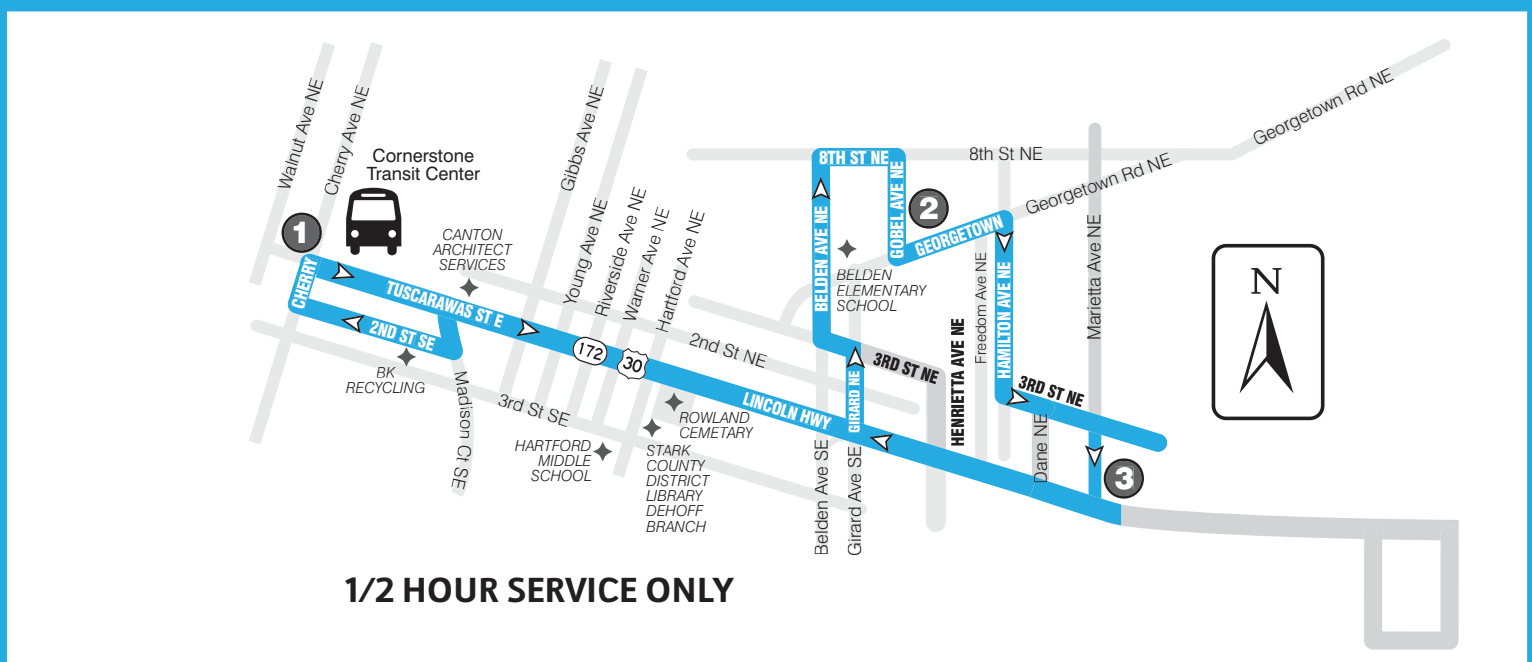

## [ ROUTE ] POINTS OF INTEREST [ 107 ]

- >> Downtown Canton
- >> Belden School
- >> Canton Community Clinic
- >> East Canton

## SCHEDULE & MAP

Downtown Canton/East Canton  
Monday - Saturday  
Effective June 2015

www.sartaonline.com

330-47-SARTA (330-477-2782)

www.sartaonline.com

330-47-SARTA (330-477-2782)

ROUTE 107: Monday thru Saturday

FROM DOWNTOWN CANTON TO EAST CANTON

1	2	3	4	5	1
Leave Cornerstone Transit Center	Globel & Georgetown	Marietta & Lincoln	East Canton, Wood & Nassau	8th & Belden	Arrive Cornerstone Transit Center
5:45a	5:52a	5:57a	6:10a	6:24a	6:40a
6:45a	6:52a	6:57a	#####	#####	7:10a
7:15a	7:22a	7:27a	#####	#####	7:40a
7:45a	7:52a	7:57a	8:10a	8:24a	8:40a
8:45a	8:52a	8:57a	#####	#####	9:10a
9:15a	9:22a	9:27a	#####	#####	9:40a
9:45a	9:52a	9:57a	10:10a	10:24a	10:40a
10:45a	10:52a	10:57a	#####	#####	11:10a
11:15a	11:22a	11:27a	#####	#####	11:40a
11:45a	11:52a	11:57a	12:10p	12:24p	12:40p
12:45p	12:52p	12:57p	#####	#####	1:10p
1:15p	1:22p	1:27p	#####	#####	1:40p
1:45p	1:52p	1:57p	2:10p	2:24p	2:40p
2:45p	2:52p	2:57p	#####	#####	3:10p
3:15p	3:22p	3:27p	#####	#####	3:40p
3:45p	3:52p	3:57p	4:10p	4:24p	4:40p
4:45p	4:52p	4:57p	#####	#####	5:10p
5:15p	5:22p	5:27p	#####	#####	5:40p
5:45p	5:52p	5:57p	6:10p	6:24p	6:40p
6:45p	6:52p	6:57p	#####	#####	7:10p
7:15p	7:22p	7:27p	#####	#####	7:40p
7:45p	7:52p	7:57p	8:10p	8:24p	8:40p
8:45p	8:52p	8:57p	#####	#####	9:10p
9:15p	9:22p	9:27p	#####	#####	9:40p

# No Service

1/2 HOUR SERVICE ONLY

2 HOUR SERVICE ONLY

ROUTE 107

[ DOWNTOWN CANTON/EAST CANTON ]