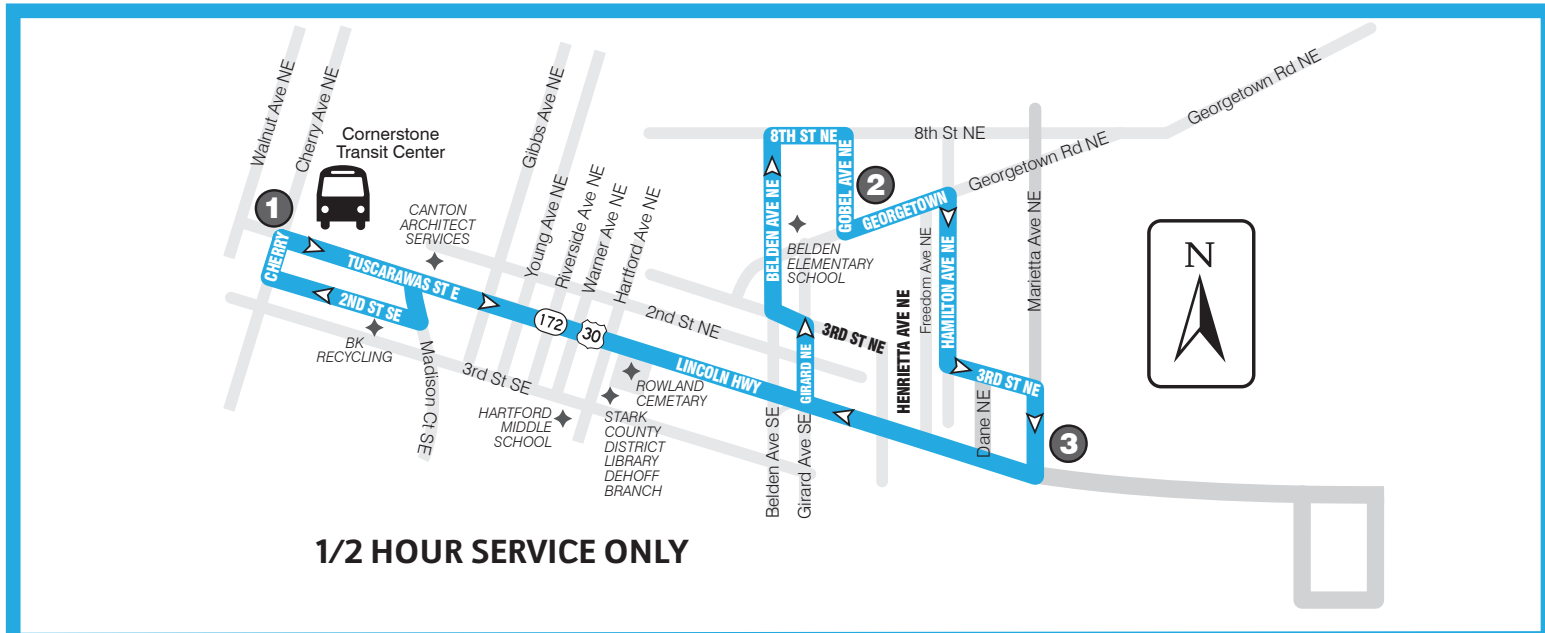

SARTA PinPoint allows you to locate your bus' arrival time in real time...

TEXT

"PP" plus the "Stop ID" to 321123 (ex. PP1234).

CALL

Call 330-477-2782 and input a stop ID number to receive info about departure and arrival times.

SARTA's Cornerstone location is an official BikeSmart Hub.

www.SARTAonline.com

330-477-2782

84347 04/18

[ROUTE 107]

SCHEDULE & MAP

Downtown Canton/East Canton

Monday-Saturday

Effective June 2015

www.SARTAonline.com

330-477-2782

Download SARTA's PinPoint app for real-time information on your route!

ROUTE 107: Monday thru Saturday

FROM DOWNTOWN CANTON TO EAST CANTON

1	2	3	4	5	1
Leave Cornerstone Transit Center	Gobel & Georgetown	Marietta & Lincoln	East Canton, Wood & Nassau	8th & Belden	Arrive Cornerstone Transit Center
5:45a	5:52a	5:57a	6:10a	6:24a	6:40a
6:45a	6:52a	6:57a	#####	#####	7:10a
7:15a	7:22a	7:27a	#####	#####	7:40a
7:45a	7:52a	7:57a	8:10a	8:24a	8:40a
8:45a	8:52a	8:57a	#####	#####	9:10a
9:15a	9:22a	9:27a	#####	#####	9:40a
9:45a	9:52a	9:57a	10:10a	10:24a	10:40a
10:45a	10:52a	10:57a	#####	#####	11:10a
11:15a	11:22a	11:27a	#####	#####	11:40a
11:45a	11:52a	11:57a	12:10p	12:24p	12:40p
12:45p	12:52p	12:57p	#####	#####	1:10p
1:15p	1:22p	1:27p	#####	#####	1:40p
1:45p	1:52p	1:57p	2:10p	2:24p	2:40p
2:45p	2:52p	2:57p	#####	#####	3:10p
3:15p	3:22p	3:27p	#####	#####	3:40p
3:45p	3:52p	3:57p	4:10p	4:24p	4:40p
4:45p	4:52p	4:57p	#####	#####	5:10p
5:15p	5:22p	5:27p	#####	#####	5:40p
5:45p	5:52p	5:57p	6:10p	6:24p	6:40p
6:45p	6:52p	6:57p	#####	#####	7:10p
7:15p	7:22p	7:27p	#####	#####	7:40p
7:45p	7:52p	7:57p	8:10p	8:24p	8:40p
8:45p	8:52p	8:57p	#####	#####	9:10p
9:15p	9:22p	9:27p	#####	#####	9:40p

No Service

1/2 HOUR SERVICE ONLY

2 HOUR SERVICE ONLY

ROUTE 107

www.SARTAonline.com

DOWNTOWN CANTON/EAST CANTON