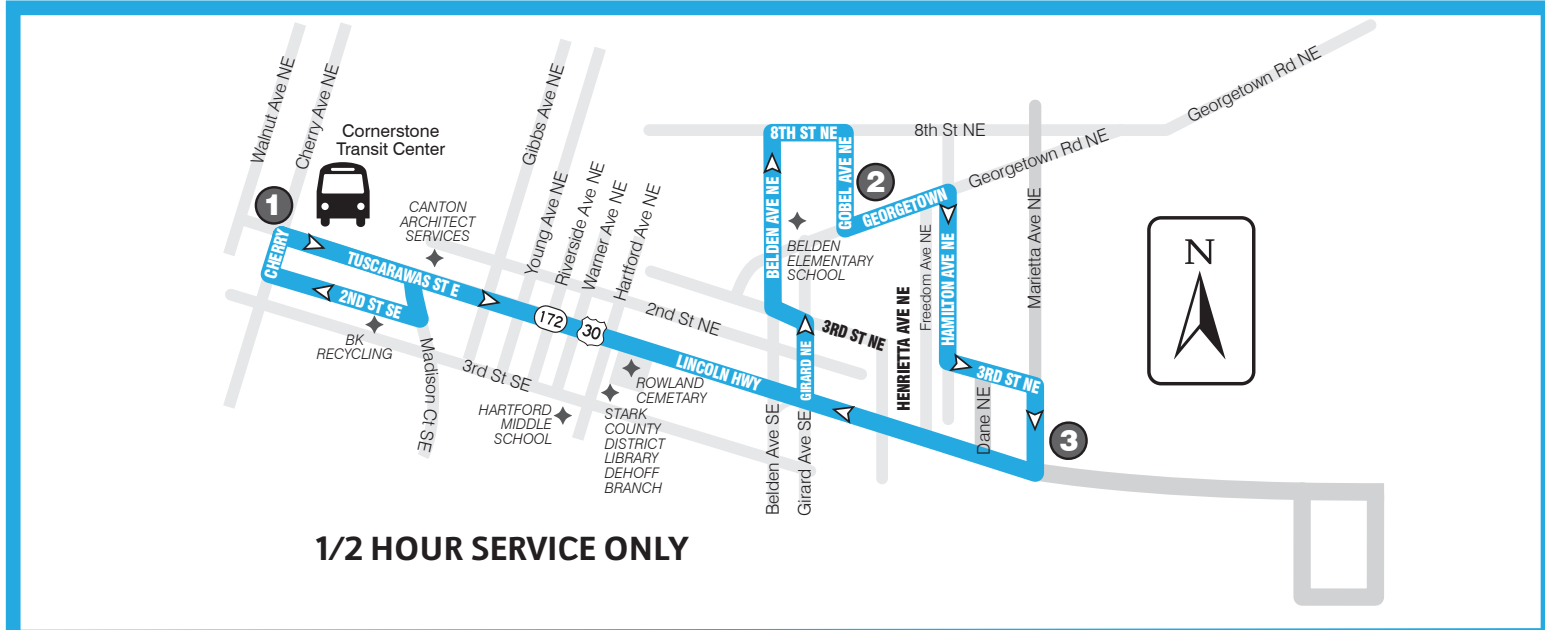

SARTA PinPoint allows you to locate your bus' arrival time in real time...

TEXT

"PP" plus the "Stop ID" to 321123 (ex. PP1234).

CALL

Call 330-477-2782 and input a stop ID number to receive info about departure and arrival times.

[ROUTE 107]

SCHEDULE & MAP

Downtown Canton/East Canton
Monday-Saturday
Effective June 2015

www.SARTAonline.com

330-477-2782

100273 01/2020

www.SARTAonline.com

330-477-2782

Download SARTA's PinPoint app for real-time information on your route!

ROUTE 107: Monday thru Saturday

FROM DOWNTOWN CANTON TO EAST CANTON

1	2	3	4	5	1
Leave Cornerstone Transit Center	Gobel & Georgetown	Marietta & Lincoln	East Canton, Wood & Nassau	8th & Belden	Arrive Cornerstone Transit Center
5:45a	5:52a	5:57a	6:10a	6:24a	6:40a
6:45a	6:52a	6:57a	#####	#####	7:10a
7:15a	7:22a	7:27a	#####	#####	7:40a
7:45a	7:52a	7:57a	8:10a	8:24a	8:40a
8:45a	8:52a	8:57a	#####	#####	9:10a
9:15a	9:22a	9:27a	#####	#####	9:40a
9:45a	9:52a	9:57a	10:10a	10:24a	10:40a
10:45a	10:52a	10:57a	#####	#####	11:10a
11:15a	11:22a	11:27a	#####	#####	11:40a
11:45a	11:52a	11:57a	12:10p	12:24p	12:40p
12:45p	12:52p	12:57p	#####	#####	1:10p
1:15p	1:22p	1:27p	#####	#####	1:40p
1:45p	1:52p	1:57p	2:10p	2:24p	2:40p
2:45p	2:52p	2:57p	#####	#####	3:10p
3:15p	3:22p	3:27p	#####	#####	3:40p
3:45p	3:52p	3:57p	4:10p	4:24p	4:40p
4:45p	4:52p	4:57p	#####	#####	5:10p
5:15p	5:22p	5:27p	#####	#####	5:40p
5:45p	5:52p	5:57p	6:10p	6:24p	6:40p
6:45p	6:52p	6:57p	#####	#####	7:10p
7:15p	7:22p	7:27p	#####	#####	7:40p
7:45p	7:52p	7:57p	8:10p	8:24p	8:40p
8:45p	8:52p	8:57p	#####	#####	9:10p
9:15p	9:22p	9:27p	#####	#####	9:40p

No Service

1/2 HOUR SERVICE ONLY

2 HOUR SERVICE ONLY

ROUTE 107

www.SARTAonline.com

DOWNTOWN CANTON/EAST CANTON