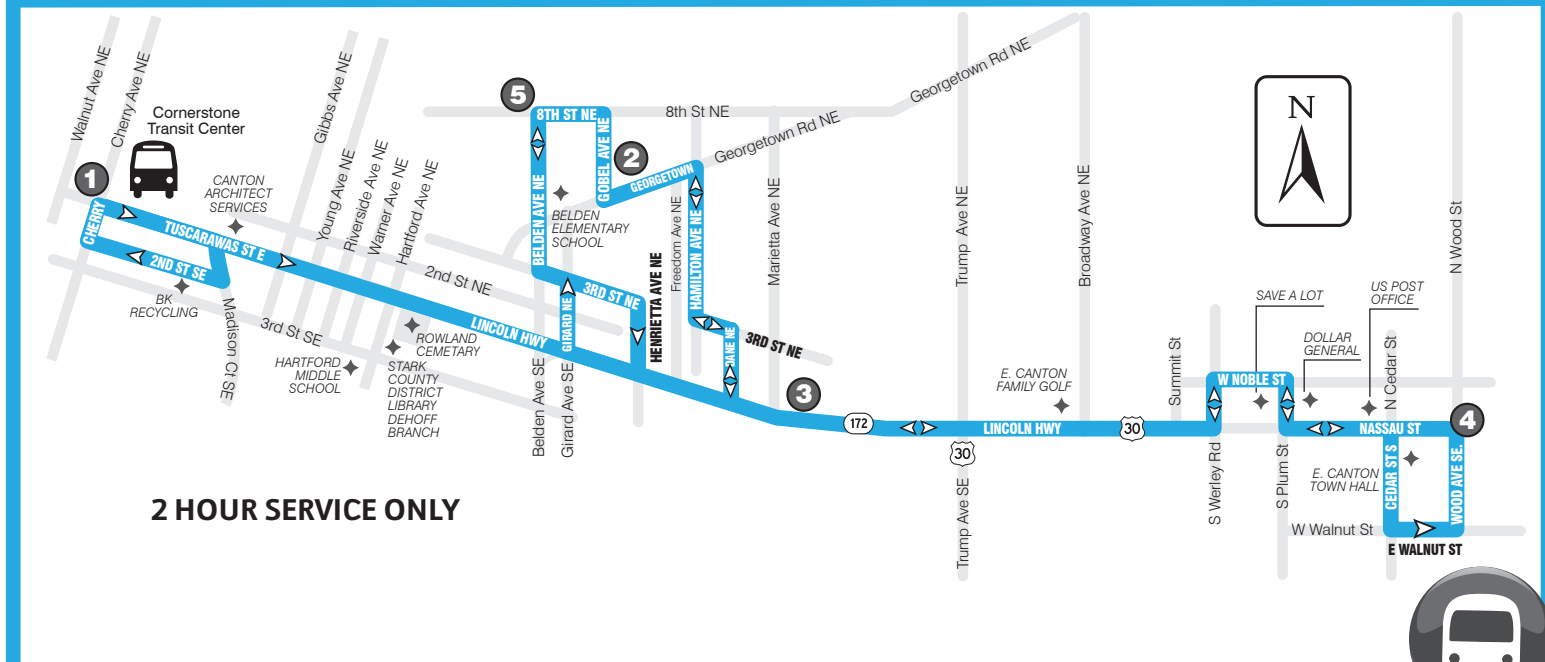

SARTA PinPoint allows you to locate your bus' arrival time in real time...

TEXT

"PP" plus the "Stop ID" to 321123 (ex. PP1234).

CALL

Call 330-477-2782 and input a stop ID number to receive info about departure and arrival times.

TRAVEL TRAINING

LEARN HOW TO...

- » Use SARTA's fixed route service
- » Read schedules and plan a trip
- » Pay fares and purchase tickets and passes

Call 1-855-887-2782

[ROUTE 107] POINTS OF INTEREST

- » Belden Elementary School
- » Dollar General
- » Downtown Canton
- » East Canton
- » Lifecare Family Health & Dental Center
- » Save A Lot

Download SARTA's PinPoint app for real-time information on your route!

ROUTE 107: Monday thru Saturday

FROM DOWNTOWN CANTON TO EAST CANTON

1	2	3	4	5	1
Leave Cornerstone Transit Center	Gobel & Georgetown	Marietta & Lincoln	East Canton, Wood & Nassau	8th & Belden	Arrive Cornerstone Transit Center
5:45a	5:52a	5:57a	6:10a	6:24a	6:40a
6:45a	6:52a	6:57a	#####	#####	7:10a
7:15a	7:22a	7:27a	#####	#####	7:40a
7:45a	7:52a	7:57a	8:10a	8:24a	8:40a
8:45a	8:52a	8:57a	#####	#####	9:10a
9:15a	9:22a	9:27a	#####	#####	9:40a
9:45a	9:52a	9:57a	10:10a	10:24a	10:40a
10:45a	10:52a	10:57a	#####	#####	11:10a
11:15a	11:22a	11:27a	#####	#####	11:40a
11:45a	11:52a	11:57a	12:10p	12:24p	12:40p
12:45p	12:52p	12:57p	#####	#####	1:10p
1:15p	1:22p	1:27p	#####	#####	1:40p
1:45p	1:52p	1:57p	2:10p	2:24p	2:40p
2:45p	2:52p	2:57p	#####	#####	3:10p
3:15p	3:22p	3:27p	#####	#####	3:40p
3:45p	3:52p	3:57p	4:10p	4:24p	4:40p
4:45p	4:52p	4:57p	#####	#####	5:10p
5:15p	5:22p	5:27p	#####	#####	5:40p
5:45p	5:52p	5:57p	6:10p	6:24p	6:40p
6:45p	6:52p	6:57p	#####	#####	7:10p
7:15p	7:22p	7:27p	#####	#####	7:40p
7:45p	7:52p	7:57p	8:10p	8:24p	8:40p
8:45p	8:52p	8:57p	#####	#####	9:10p
9:15p	9:22p	9:27p	#####	#####	9:40p

No Service

1/2 HOUR SERVICE ONLY

2 HOUR SERVICE ONLY

ROUTE 107

www.SARTAonline.com

DOWNTOWN CANTON/EAST CANTON