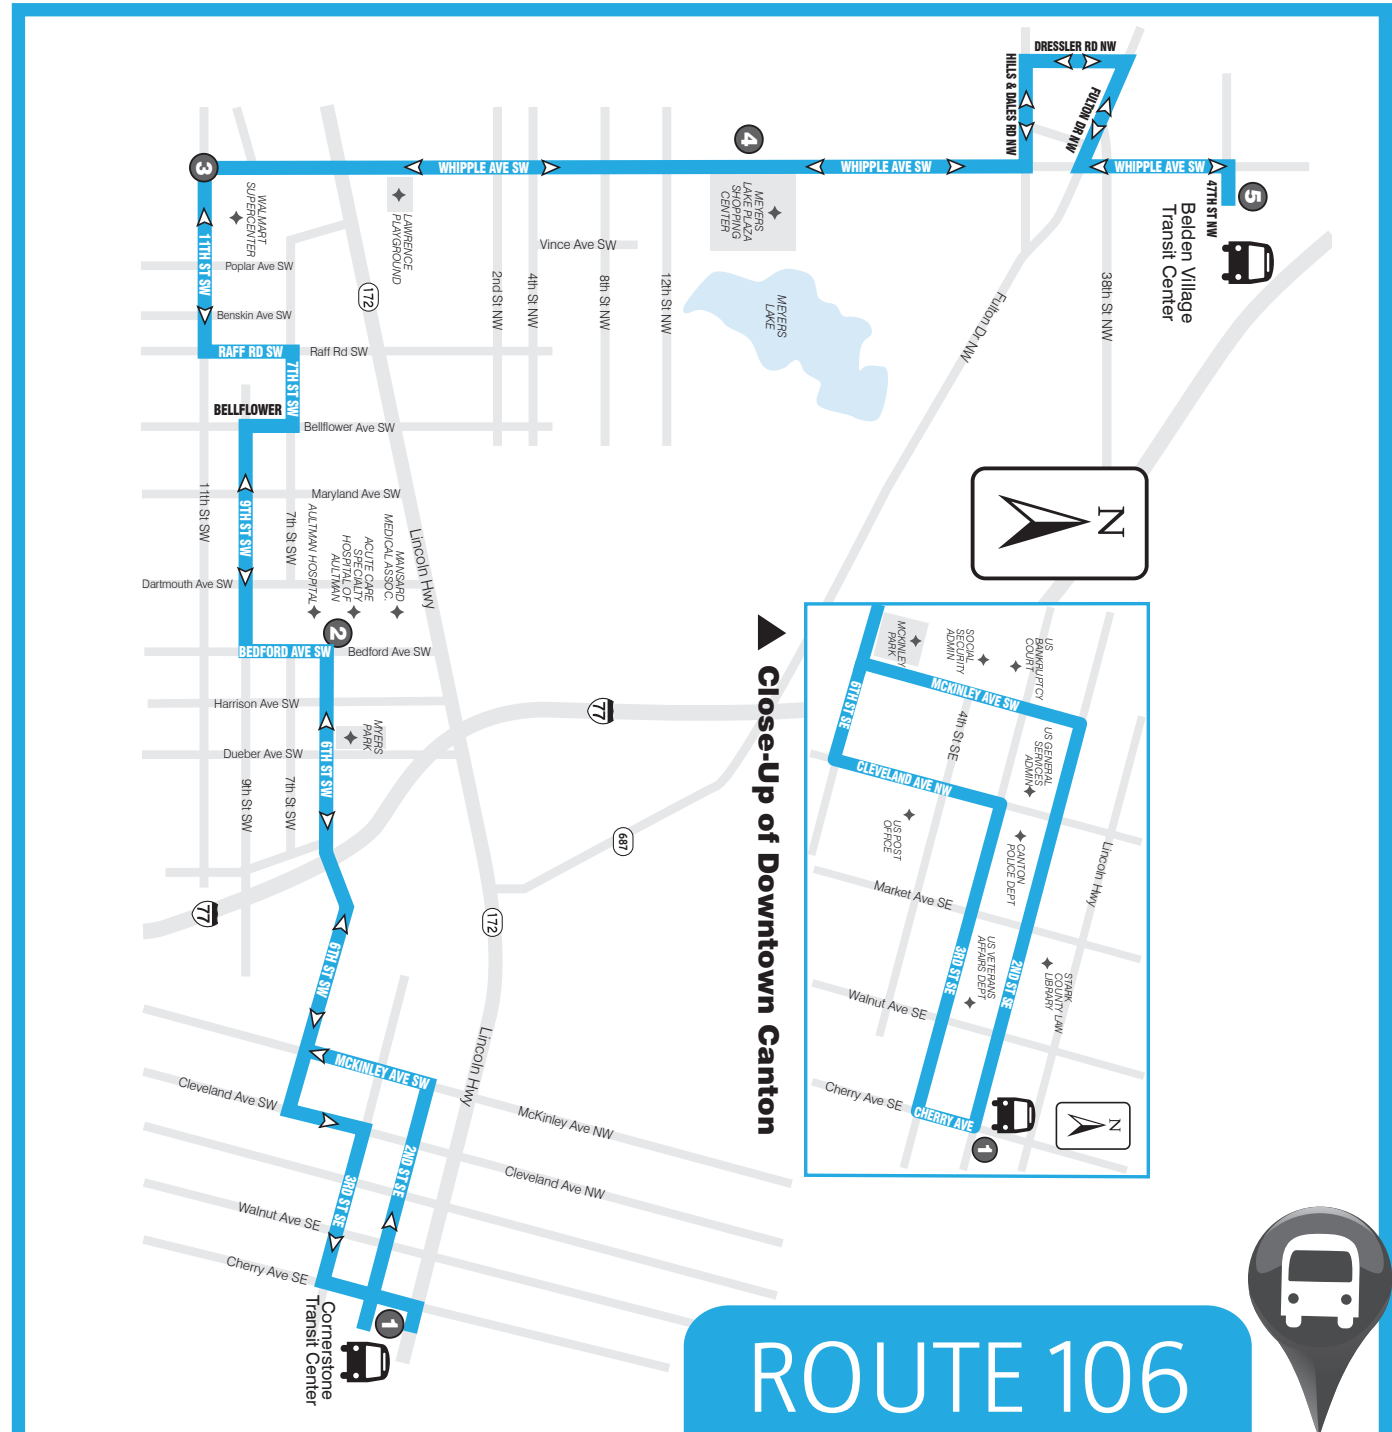

SARTA PinPoint allows you to locate your bus' arrival time in real time...

TEXT

"PP" plus the "Stop ID" to 321123 (ex. PP1234).

CALL

Call 330-477-2782 and input a stop ID number to receive info about departure and arrival times.

www.SARTAonline.com

330-477-2782

Download SARTA's PinPoint app for real-time information on your route!

ROUTE 106: Monday thru Saturday

FROM DOWNTOWN CANTON TO BELDEN VILLAGE

1	2	3	4	5	5	4	3	2	1
Leave Canton Cornerstone Transit Center	Aultman Hospital, 6th & Bedford	Whipple & 11th St. SW	Meyers Lake Plaza	Arrive Belden Village TC	Leave Belden Village TC	Meyers Lake Plaza	Whipple & 11th St. SW	Aultman Hospital, 6th & Bedford	Arrive Canton Cornerstone Transit Center
5:45a	5:51a	6:00a	6:05a	6:21a	6:03a	6:13a	6:17a	6:24a	6:40a
6:45a	6:51a	7:00a	7:05a	7:21a	7:03a	7:13a	7:17a	7:24a	7:40a
7:45a	7:51a	8:00a	8:05a	8:21a	8:03a	8:13a	8:17a	8:24a	8:40a
8:45a	8:51a	9:00a	9:05a	9:21a	9:03a	9:13a	9:17a	9:24a	9:40a
9:45a	9:51a	10:00a	10:05a	10:21a	10:03a	10:13a	10:17a	10:24a	10:40a
10:45a	10:51a	11:00a	11:05a	11:21a	11:03a	11:13a	11:17a	11:24a	11:40a
11:45a	11:51a	12:00p	12:05p	12:21p	12:03p	12:13p	12:17p	12:24p	12:40p
12:45p	12:51p	1:00p	1:05p	1:21p	1:03p	1:13p	1:17p	1:24p	1:40p
1:45p	1:51p	2:00p	2:05p	2:21p	2:03p	2:13p	2:17p	2:24p	2:40p
2:45p	2:51p	3:00p	3:05p	3:21p	3:03p	3:13p	3:17p	3:24p	3:40p
3:45p	3:51p	4:00p	4:05p	4:21p	4:03p	4:13p	4:17p	4:24p	4:40p
4:45p	4:51p	5:00p	5:05p	5:21p	5:03p	5:13p	5:17p	5:24p	5:40p
5:45p	5:51p	6:00p	6:05p	6:21p	6:03p	6:13p	6:17p	6:24p	6:40p
6:45p	6:51p	7:00p	7:05p	7:21p	7:03p	7:13p	7:17p	7:24p	7:40p
7:45p	7:51p	8:00p	8:05p	8:21p	8:03p	8:13p	8:17p	8:24p	8:40p
8:45p	8:51p	9:00p	9:05p	9:21p	9:03p	9:13p	9:17p	9:24p	9:40p

ROUTE 106

DOWNTOWN CANTON/MEYERSLAKE PLAZA/BELDEN VILLAGE

www.SARTAonline.com