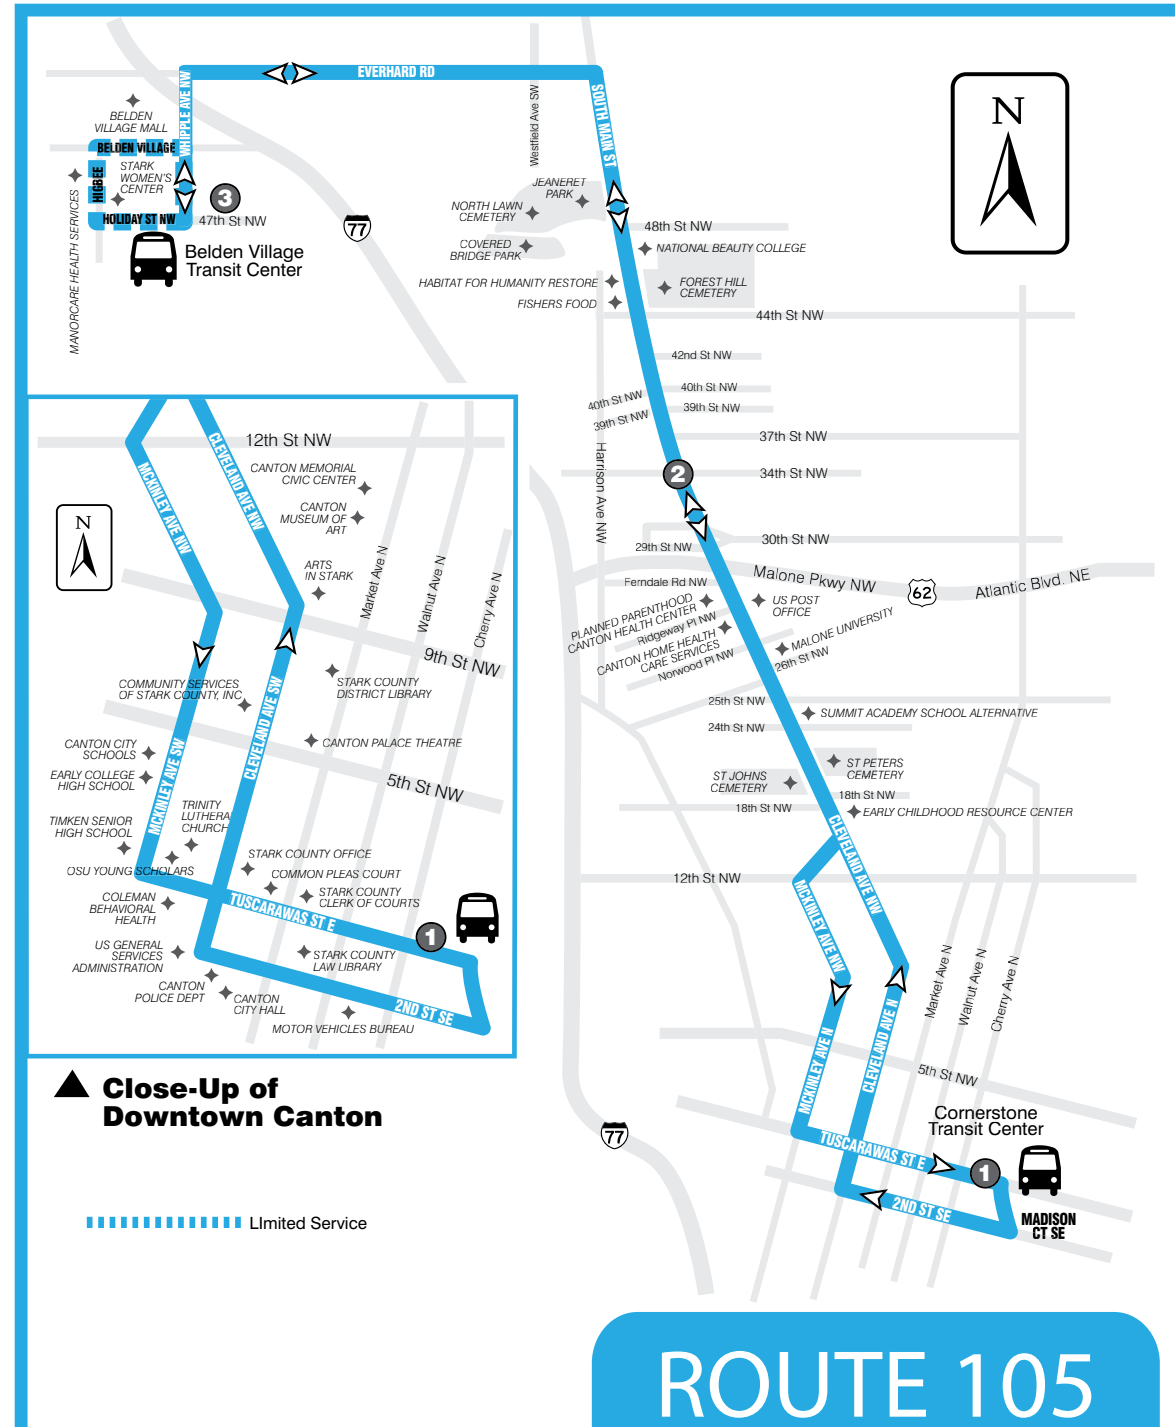

ROUTE 105: Monday thru Friday

FROM DOWNTOWN CANTON TO BELDEN VILLAGE

1	2	3	2	1
Leave Cornerstone Transit Center	34th & Cleveland	Arrive Belden Village Transit Center	34th & Cleveland	Arrive Cornerstone Transit Center
5:45a	5:55a	6:10a	6:18a	6:40a
6:45a	6:55a	7:10a	7:18a	7:40a
7:45a	7:55a	8:10a	8:18a	8:40a
8:45a	8:55a	9:10a	9:18a	9:40a
9:45a	9:55a	10:10a	10:18a	10:40a
10:15a	10:25a	10:40a	10:48a	11:10a
10:45a	10:55a	11:10a	11:18a	11:40a
11:15a	11:25a	11:40a	11:48a	12:10p
11:45a	11:55a	12:10p	12:18p	12:40p
12:15p	12:25p	12:40p	12:48p	1:10p
12:45p	12:55p	1:10p	1:18p	1:40p
1:15p	1:25p	1:40p	1:48p	2:10p
1:45p	1:55p	2:10p	2:18p	2:40p
2:15p	2:25p	2:40p	2:48p	3:10p
2:45p	2:55p	3:10p	3:18p	3:40p
3:15p	3:25p	3:40p	3:48p	4:10p
3:45p	3:55p	4:10p	4:18p	4:40p
4:15p	4:25p	4:40p	4:48p	5:10p
4:45p	4:55p	5:10p	5:18p	5:40p
5:15p	5:25p	5:40p	5:48p	6:10p
5:45p	5:55p	6:10p	6:18p	6:40p
6:45p	6:55p	7:10p	7:18p	7:40p
7:45p	7:55p	8:10p	8:18p	8:40p
8:45p	8:55p	9:10p	9:18p	9:40p

ROUTE 105: Saturday

FROM BELDEN VILLAGE TO DOWNTOWN CANTON

1	2	3	2	1
Leave Cornerstone Transit Center	34th & Cleveland	Arrive Belden Village Transit Center	34th & Cleveland	Arrive Cornerstone Transit Center
5:45a	5:55a	6:10a	6:18a	6:40a
6:45a	6:55a	7:10a	7:18a	7:40a
7:45a	7:55a	8:10a	8:18a	8:40a
8:45a	8:55a	9:10a	9:18a	9:40a
9:45a	9:55a	10:10a	10:18a	10:40a
10:45a	10:55a	11:10a	11:18a	11:40a
11:45a	11:55a	12:10p	12:18p	12:40p
12:45p	12:55p	1:10p	1:18p	1:40p
1:45p	1:55p	2:10p	2:18p	2:40p
2:45p	2:55p	3:10p	3:18p	3:40p
3:45p	3:55p	4:10p	4:18p	4:40p
4:45p	4:55p	5:10p	5:18p	5:40p
5:45p	5:55p	6:10p	6:18p	6:40p
6:45p	6:55p	7:10p	7:18p	7:40p
7:45p	7:55p	8:10p	8:18p	8:40p
8:45p	8:55p	9:10p	9:18p	9:40p

Limited Service: Belden Village Mall, Higbee & Holiday serviced only by the 15 after the hour bus from Cornerstone. Monday - Friday only.

ROUTE 105

[DOWNTOWN CANTON/BELDEN VILLAGE]