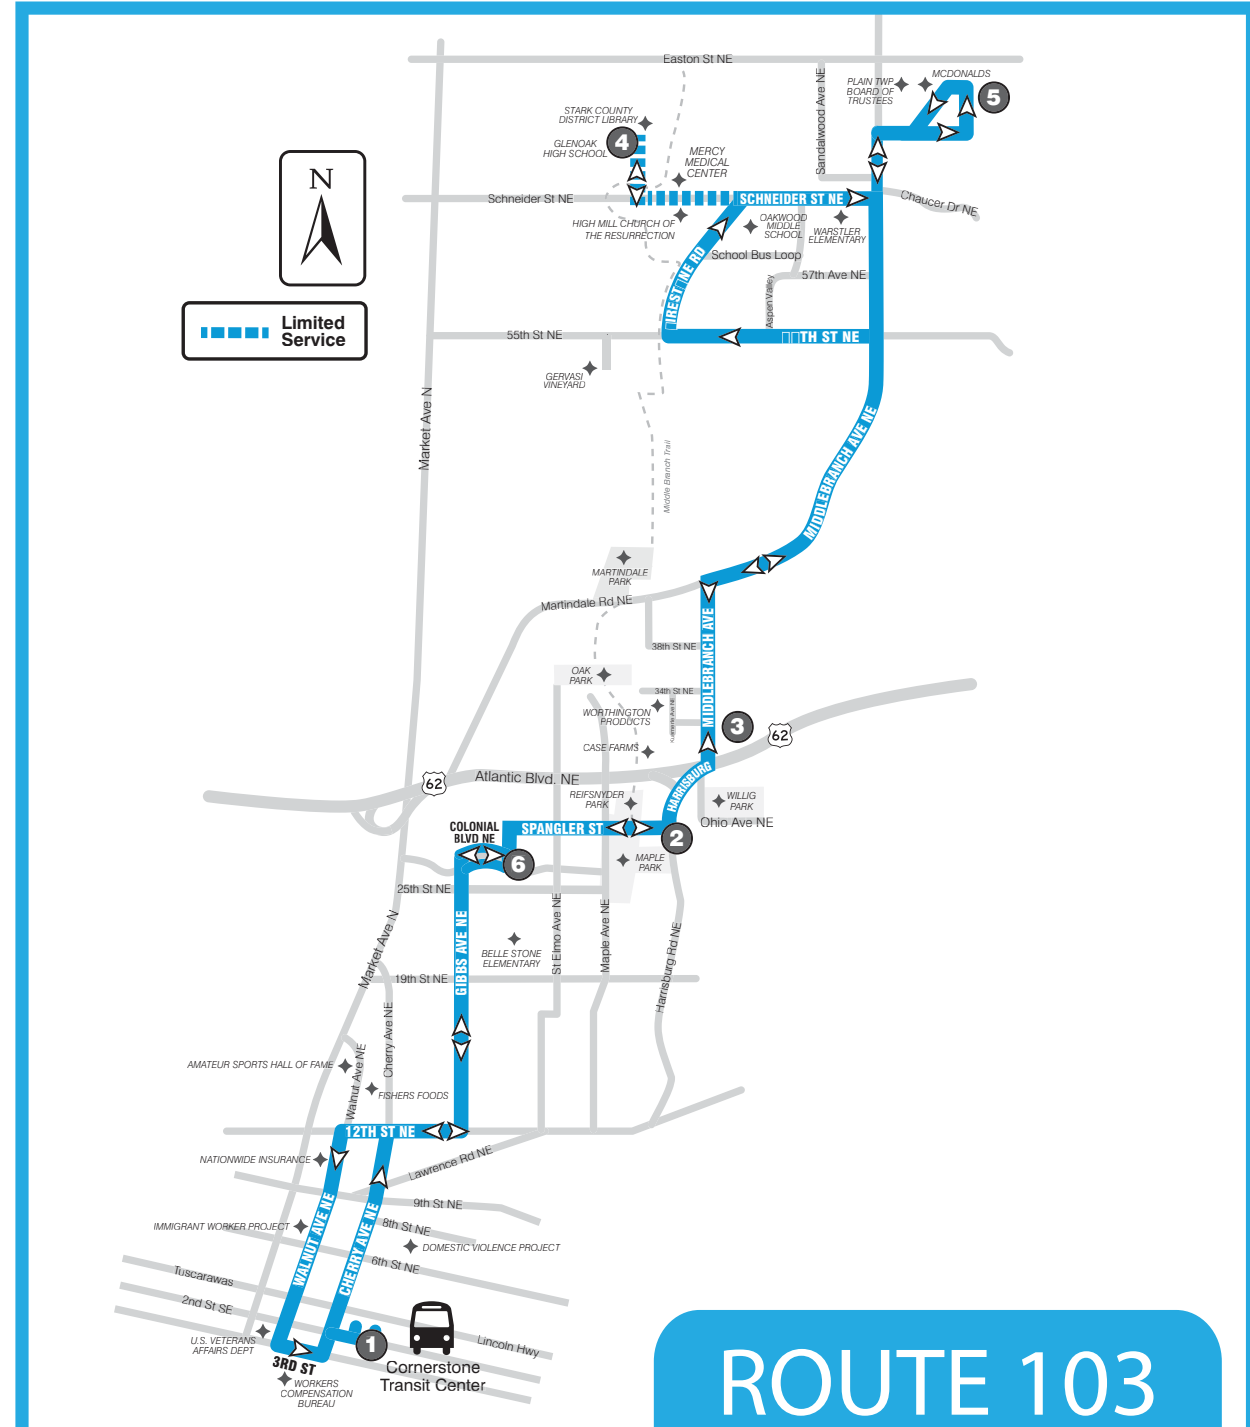

SARTA PinPoint allows you to locate your buses arrival time in real time by...

➔ CALL

Call 330-47-SARTA and input a stop ID number to receive info about departure and arrival times.

➔ TEXT

"PP" plus the "Stop ID" to 321123 (ex. PP1234).

[ROUTE] [103]

SARTA

SARTA

[ROUTE] POINTS OF INTEREST [103]

- >> Gervasi
- >> GlenOak High School
- >> Gibbs School
- >> Mercy Health Center of Plain
- >> Oakwood Middle School
- >> Oakwood Square
- >> Stark County Library - Plain
- >> US Post Office

ROUTE 103: Monday thru Saturday

FROM DOWNTOWN CANTON TO PLAIN TWP.

1	2	3	4	5	6
Leave Cornerstone	Spangler & Harrisburg	GlenOak	Oakwood Square	Rowland & Colonial	Arrive Cornerstone
5:45a	5:55a	#####	6:10a	6:23a	6:40a
6:45a	6:55a	7:05a	7:10a	7:23a	7:40a
7:45a	7:55a	#####	8:10a	8:23a	8:40a
8:45a	8:55a	9:05a	9:10a	9:23a	9:40a
9:45a	9:55a	#####	10:10a	10:23a	10:40a
10:45a	10:55a	#####	11:10a	11:23a	11:40a
11:45a	11:55a	#####	12:10p	12:23a	12:40p
12:45p	12:55p	1:05a	1:10p	1:23p	1:40p
1:45p	1:55p	#####	2:10p	2:23p	2:40p
2:45p	2:55p	3:05p	3:10p	3:23p	3:40p
3:45p	3:55p	#####	4:10p	4:23p	4:40p
4:45p	4:55p	5:05p	5:10p	5:23p	5:40p
5:45p	5:55p	#####	6:10p	6:23p	6:40p
6:45p	6:55p	#####	7:10p	7:23p	7:40p
7:45p	7:55p	#####	8:10p	8:23p	8:40p
8:45p	8:55p	#####	9:10p	9:23p	9:40p

#No service

ROUTE 103

[DOWNTOWN CANTON/PLAIN TWP.]