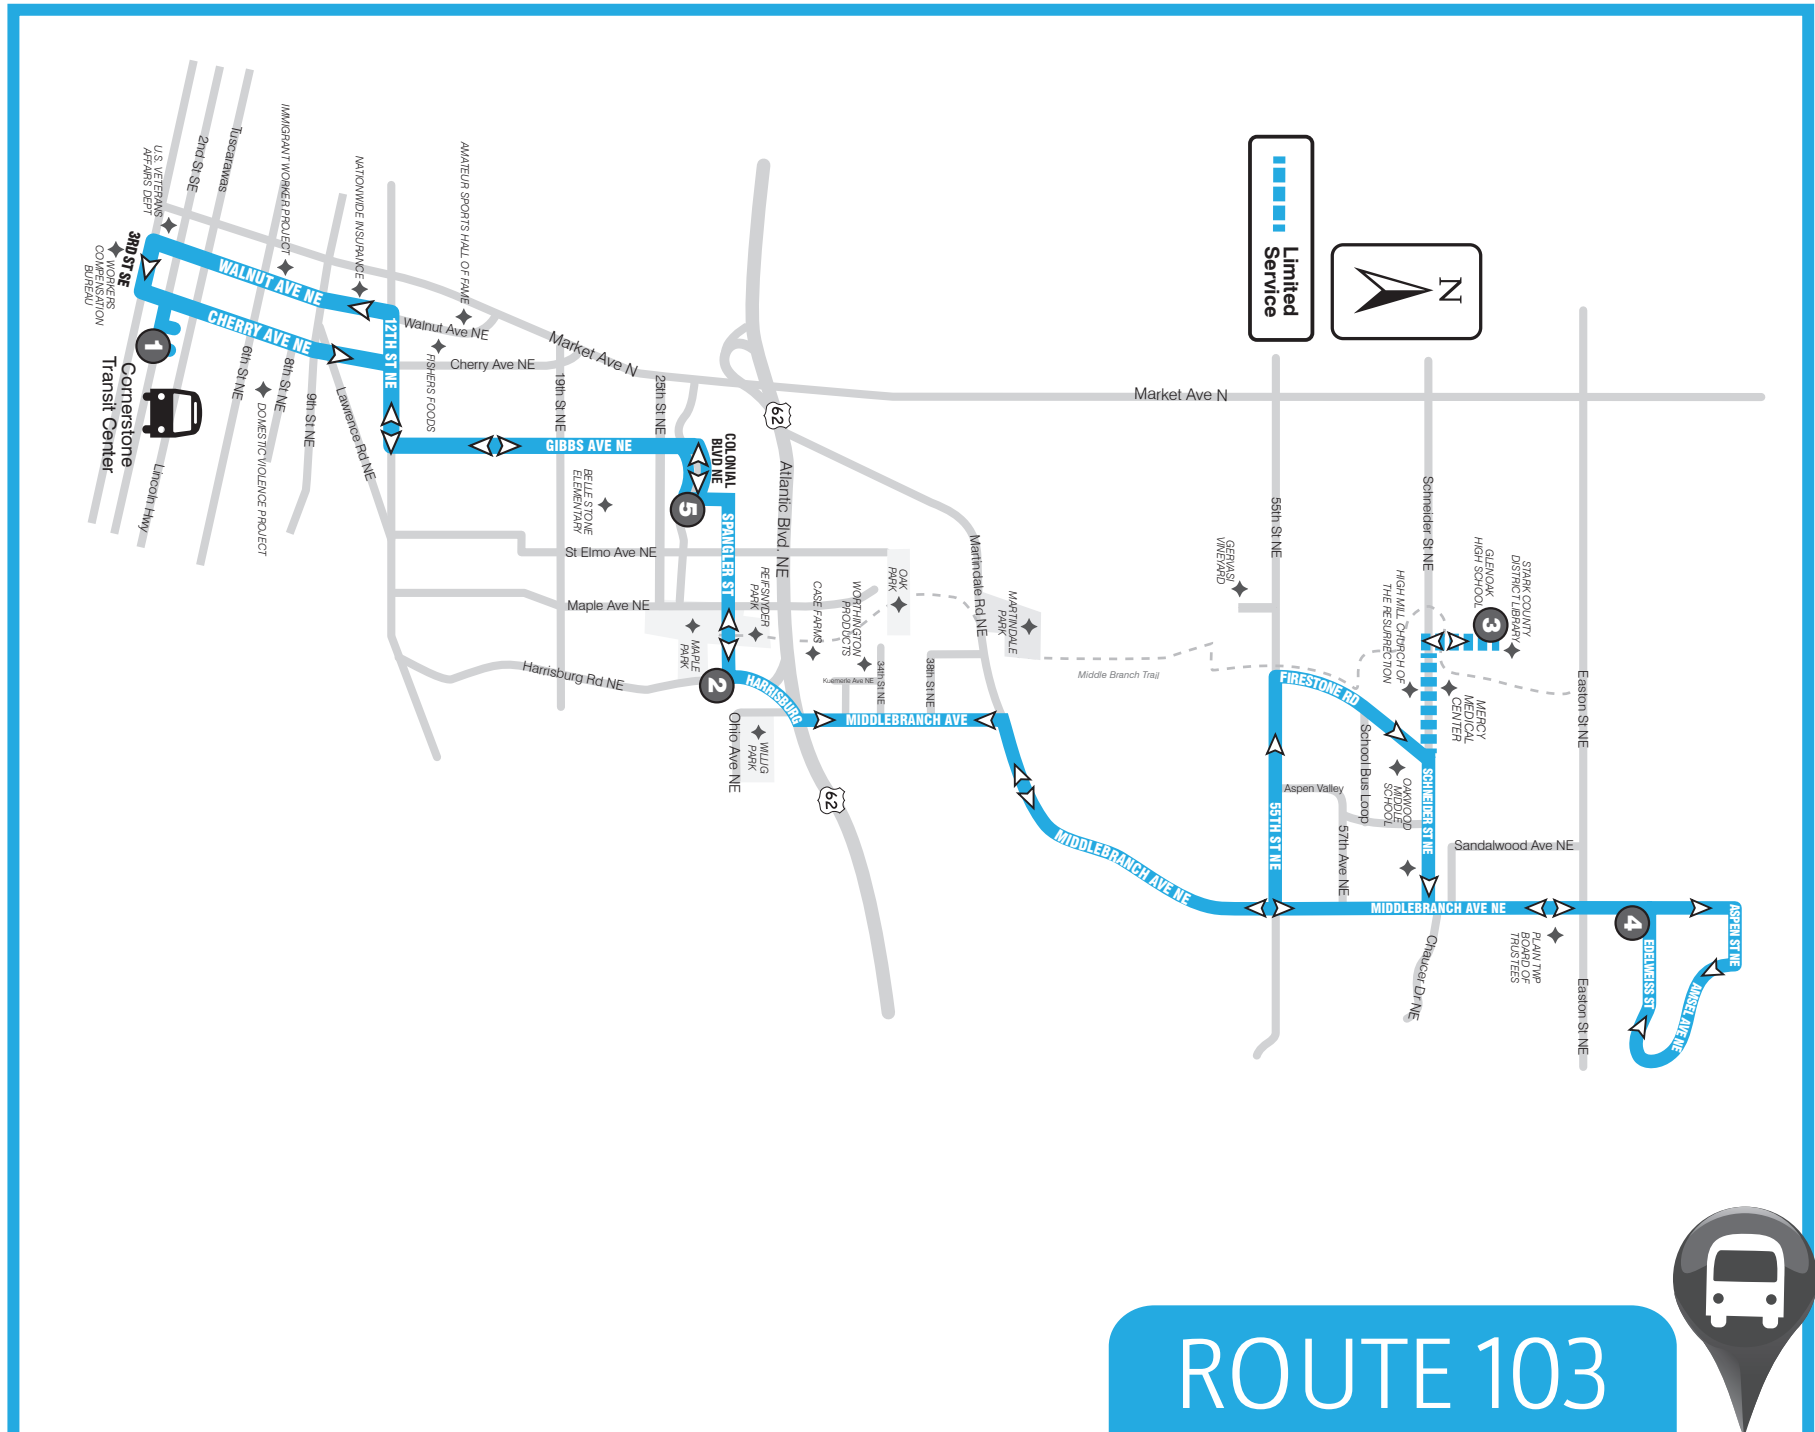

SARTA PinPoint allows you to locate your bus' arrival time in real time...

TEXT

"PP" plus the "Stop ID" to 321123 (ex. PP1234).

CALL

Call 330-477-2782 and input a stop ID number to receive info about departure and arrival times.

Effective June 2015

Revised November 2018

www.SARTAonline.com

330-477-2782

Download SARTA's PinPoint app for real-time information on your route!

ROUTE 103: Monday thru Saturday

FROM DOWNTOWN CANTON TO PLAIN TOWNSHIP

1	2	3	4	5	1
Leave Canton Cornerstone Transit Center	Spangler & Harrisburg	GlenOak	Edelweiss & Middlebranch	Rowland & Colonial	Arrive Canton Cornerstone Transit Center
5:45a	5:55a	#####	6:10a	6:23a	6:40a
6:45a	6:55a	7:05a	7:10a	7:23a	7:40a
7:45a	7:55a	#####	8:10a	8:23a	8:40a
8:45a	8:55a	9:05a	9:10a	9:23a	9:40a
9:45a	9:55a	#####	10:10a	10:23a	10:40a
10:45a	10:55a	#####	11:10a	11:23a	11:40a
11:45a	11:55a	#####	12:10p	12:23p	12:40p
12:45p	12:55p	1:05p	1:10p	1:23p	1:40p
1:45p	1:55p	#####	2:10p	2:23p	2:40p
2:45p	2:55p	3:05p	3:10p	3:23p	3:40p
3:45p	3:55p	#####	4:10p	4:23p	4:40p
4:45p	4:55p	5:05p	5:10p	5:23p	5:40p
5:45p	5:55p	#####	6:10p	6:23p	6:40p
6:45p	6:55p	#####	7:10p	7:23p	7:40p
7:45p	7:55p	#####	8:10p	8:23p	8:40p
8:45p	8:55p	#####	9:10p	9:23p	9:40p

#No Service

ROUTE 103

www.SARTAonline.com

DOWNTOWN CANTON/PLAIN TOWNSHIP