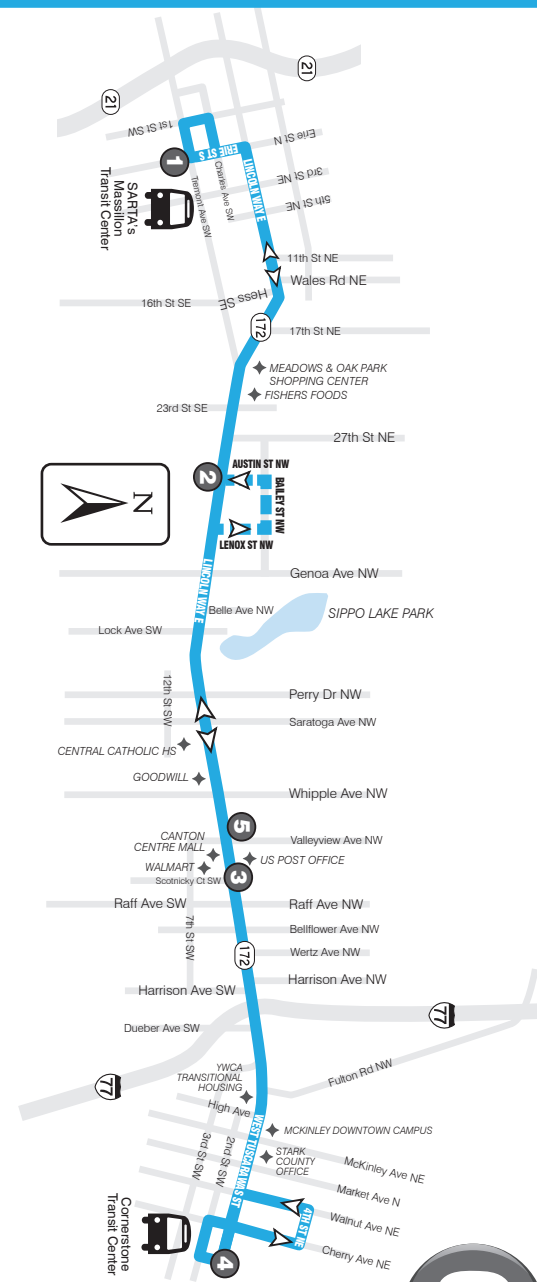

1	2	3	4	4	5	2	1
Leave Massillon Transit Center	Austin & Lincolnway	Canton Centre Shelter	Arrive Cornerstone Transit Center	Leave Cornerstone Transit Center	W. Tusc., Valleyview & Canton Centre	Austin & Lincolnway	Arrive Massillon Transit Center
#####	#####	#####	#####	5:45a	5:55a	6:03a	6:25a
6:00a	6:08a	6:18a	6:40a	6:45a	6:55a	7:03a	7:25a
7:00a	7:08a	7:18a	7:40a	7:45a	7:55a	8:03a	8:25a
8:00a	8:08a	8:18a	8:40a	8:45a	8:55a	9:03a	9:25a
9:00a	9:08a	9:18a	9:40a	9:45a	9:55a	10:03a	10:25a
10:00a	10:08a	10:18a	10:40a	10:45a	10:55a	11:03a	11:25a
11:00a	11:08a	11:18a	11:40a	11:45a	11:55a	12:03p	12:25p
12:00p	12:08p	12:18p	12:40p	12:45p	12:55p	1:03p	1:25p
1:00p	1:08p	1:18p	1:40p	1:45p	1:55p	2:03p	2:25p
2:00p	2:08p	2:18p	2:40p	2:45p	2:55p	3:03p	3:25p
3:00p	3:08p	3:18p	3:40p	3:45p	3:55p	4:03p	4:25p
4:00p	4:08p	4:18p	4:40p	4:45p	4:55p	5:03p	5:25p
5:00p	5:08p	5:18p	5:40p	5:45p	5:55p	6:03p	6:25p
6:00p	6:08p	6:18p	6:40p	6:45p	6:55p	7:03p	7:25p
7:00p	7:08p	7:18p	7:40p	7:45p	7:55p	8:03p	8:25p
8:00p	8:08p	8:18p	8:40p	8:45p	8:55p	9:03p	9:25p
9:00p	9:08p	9:18p	9:40p				

No Service

ROUTE 102

DOWNTOWN CANTON/MASSILLON

www.SARTAonline.com