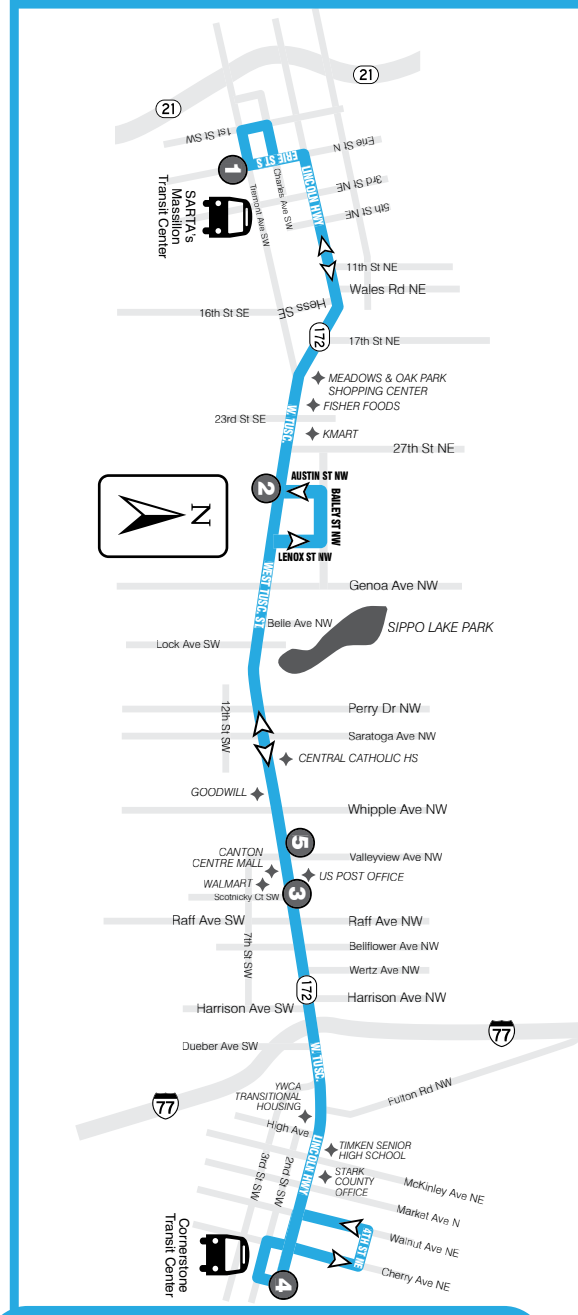

ROUTE 102: Saturday

FROM MASSILLON TO DOWNTOWN CANTON/
DOWNTOWN CANTON TO MASSILLON

1	2	3	4	4	5	2	1
Leave Massillon Transit Center	Austin & Lincolway	Canton Centre Shelter	Arrive Cornerstone Transit Center	Leave Cornerstone Transit Center	W. Tusc., Valleyview & Canton Centre	Austin & Lincolway	Arrive Massillon Transit Center
#####	#####	#####	#####	5:45a	5:55a	6:03a	6:25a
6:00a	6:08a	6:18a	6:40a	6:45a	6:55a	7:03a	7:25a
7:00a	7:08a	7:18a	7:40a	7:45a	7:55a	8:03a	8:25a
8:00a	8:08a	8:18a	8:40a	8:45a	8:55a	9:03a	9:25a
9:00a	9:08a	9:18a	9:40a	9:45a	9:55a	10:03a	10:25a
10:00a	10:08a	10:18a	10:40a	10:45a	10:55a	11:03a	11:25a
11:00a	11:08a	11:18a	11:40a	11:45a	11:55a	12:03p	12:25p
12:00p	12:08p	12:18p	12:40p	12:45p	12:55p	1:03p	1:25p
1:00p	1:08p	1:18p	1:40p	1:45p	1:55p	2:03p	2:25p
2:00p	2:08p	2:18p	2:40p	2:45p	2:55p	3:03p	3:25p
3:00p	3:08p	3:18p	3:40p	3:45p	3:55p	4:03p	4:25p
4:00p	4:08p	4:18p	4:40p	4:45p	4:55p	5:03p	5:25p
5:00p	5:08p	5:18p	5:40p	5:45p	5:55p	6:03p	6:25p
6:00p	6:08p	6:18p	6:40p	6:45p	6:55p	7:03p	7:25p
7:00p	7:08p	7:18p	7:40p	7:45p	7:55p	8:03p	8:25p
8:00p	8:08p	8:18p	8:40p	8:45p	8:55p	9:03p	9:25p
9:00p	9:08p	9:18p	9:40p				

No Service

ROUTE 102

[DOWNTOWN CANTON/MASSILLON]