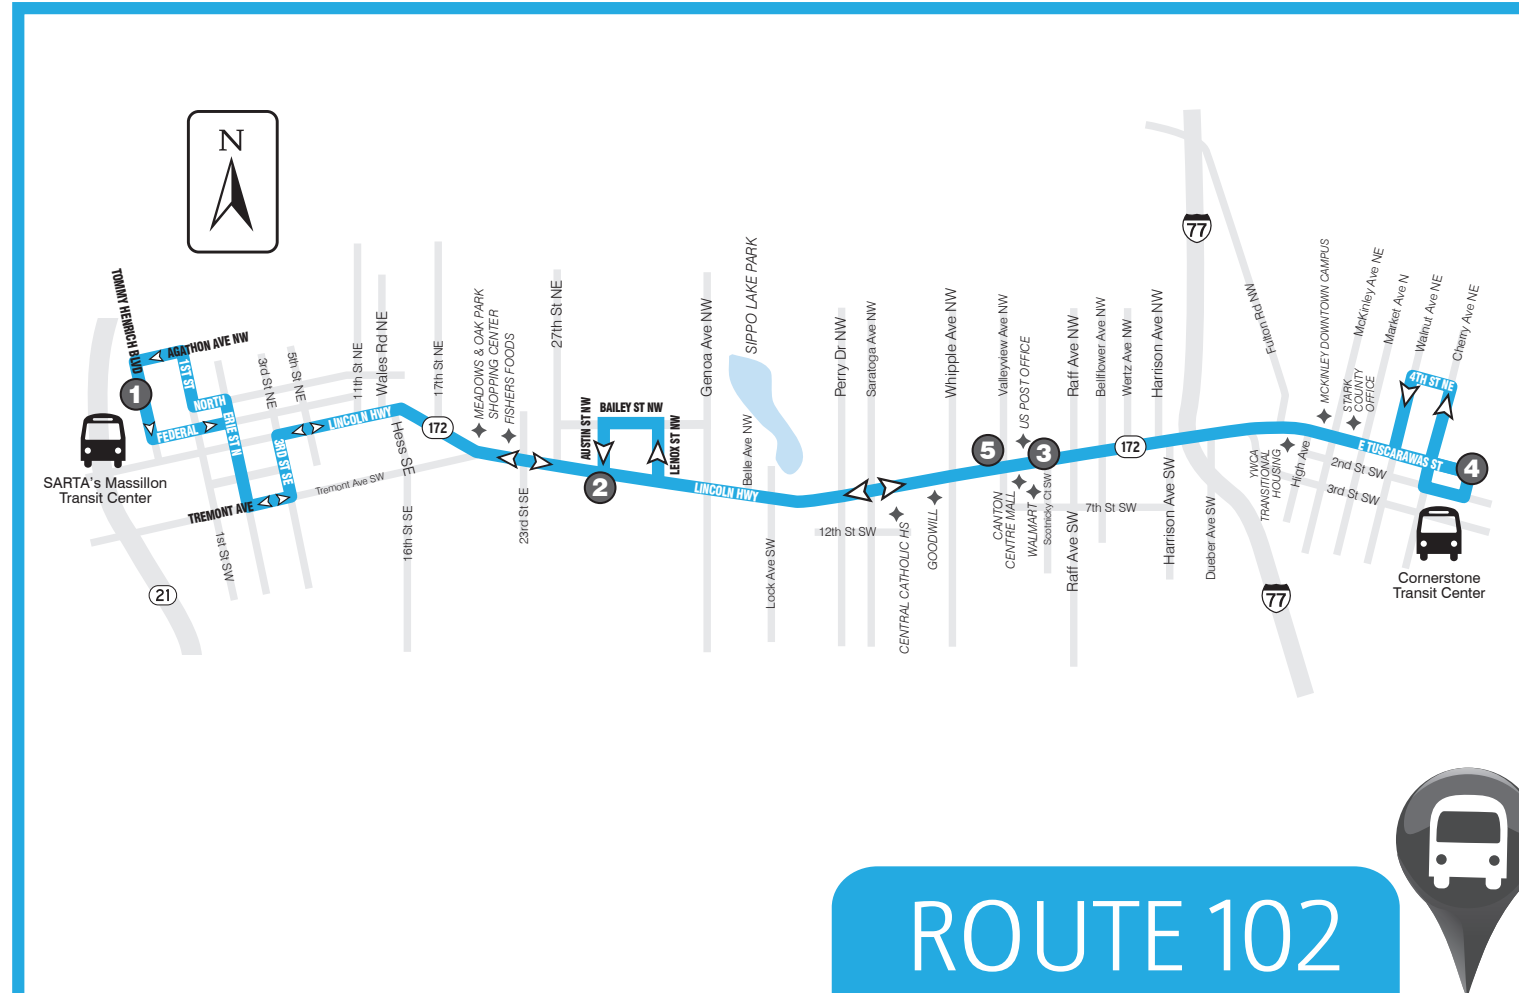

4	5	2	1
Leave Cornerstone Transit Center	W. Tusc. & Valleyview	Austin & Lincolinway	Arrive Massillon Transit Center
5:45a	5:55a	6:03a	6:25a
6:15a*	6:25a*	6:33a*	6:55a*
6:45a	6:55a	7:03a	7:25a
7:15a	7:25a	7:33a	7:55a
7:45a*	7:55a*	8:03a*	8:25a*
8:15a	8:25a	8:33a	8:55a
8:45a	8:55a	9:03a	9:25a
9:15a*	9:25a*	9:33a*	9:55a*
9:45a	9:55a	10:03a	10:25a
10:15a	10:25a	10:33a	10:55a
10:45a	10:55a	11:03a	11:25a
11:15a	11:25a	11:33a	11:55a
11:45a	11:55a	12:03p	12:25p
12:15p	12:25p	12:33p	12:55p
12:45p	12:55p	1:03p	1:25p
1:15p	1:25p	1:33p	1:55p
1:45p	1:55p	2:03p	2:25p
2:15p	2:25p	2:33p	2:55p
2:45p	2:55p	3:03p	3:25p
3:15p	3:25p	3:33p	3:55p
3:45p	3:55p	4:03p	4:25p
4:15p	4:25p	4:33p	4:55p
4:45p	4:55p	5:03p	5:25p
5:15p	5:25p	5:33p	5:55p
5:45p	5:55p	6:03p	6:25p
6:15p*	6:25p*	6:33p*	6:55p*
6:45p	6:55p	7:03p	7:25p
7:15p	7:25p	7:33p	7:55p
7:45p*	7:55p*	8:03p*	8:25p*
8:15p	8:25p	8:33p	8:55p
8:45p	8:55p	9:03p	9:25p

* Time-points serviced Monday – Friday ONLY

ROUTE 102

www.SARTAonline.com

DOWNTOWN CANTON/MASSILLON