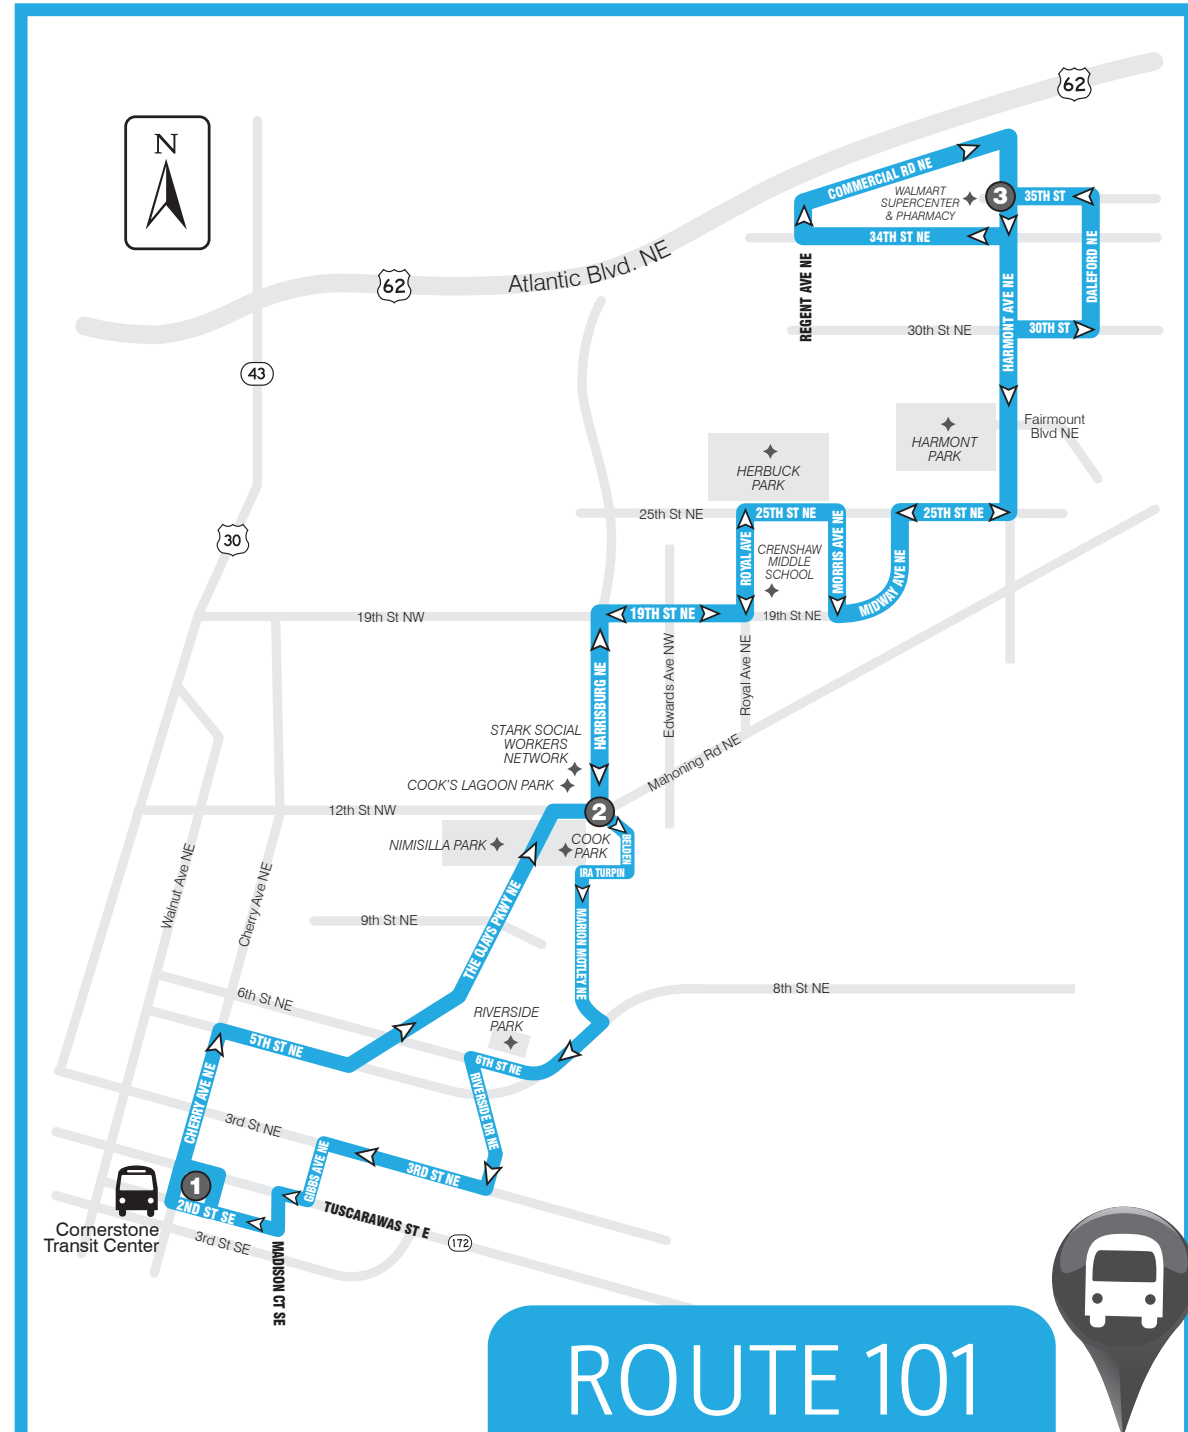

SARTA PinPoint allows you to locate your bus' arrival time in real time...

TEXT

"PP" plus the "Stop ID" to 321123 (ex. PP1234).

CALL

Call 330-477-2782 and input a stop ID number to receive info about departure and arrival times.

www.SARTAonline.com

330-477-2782

Download SARTA's PinPoint app for real-time information on your route!

ROUTE 101: Monday thru Saturday

FROM DOWNTOWN CANTON TO RTE 62

1	2	3
Leave Canton Cornerstone Transit Center	Mahoning & Harrisburg	Walmart, 35th & Harmont
5:15a	5:21a	5:42a
6:15a	6:21a	6:42a
7:15a	7:21a	7:42a
8:15a	8:21a	8:42a
9:15a	9:21a	9:42a
10:15a	10:21a	10:42a
11:15a	11:21a	11:42a
12:15p	12:21p	12:42p
1:15p	1:21p	1:42p
2:15p	2:21p	2:42p
3:15p	3:21p	3:42p
4:15p	4:21p	4:42p
5:15p	5:21p	5:42p
6:15p	6:21p	6:42p
7:15p	7:21p	7:42p
8:15p	8:21p	8:42p

ROUTE 101: Monday thru Saturday

FROM RTE 62 TO DOWNTOWN CANTON

3	2	1
Walmart, 35th & Harmont	Harrisburg & Mahoning	Arrive Canton Cornerstone Transit Center
5:42a	5:52a	6:10a
6:42a	6:52a	7:10a
7:42a	7:52a	8:10a
8:42a	8:52a	9:10a
9:42a	9:52a	10:10a
10:42a	10:52a	11:10a
11:42a	11:52a	12:10p
12:42p	12:52p	1:10p
1:42p	1:52p	2:10p
2:42p	2:52p	3:10p
3:42p	3:52p	4:10p
4:42p	4:52p	5:10p
5:42p	5:52p	6:10p
6:42p	6:52p	7:10p
7:42p	7:52p	8:10p
8:42p	8:52p	9:10p