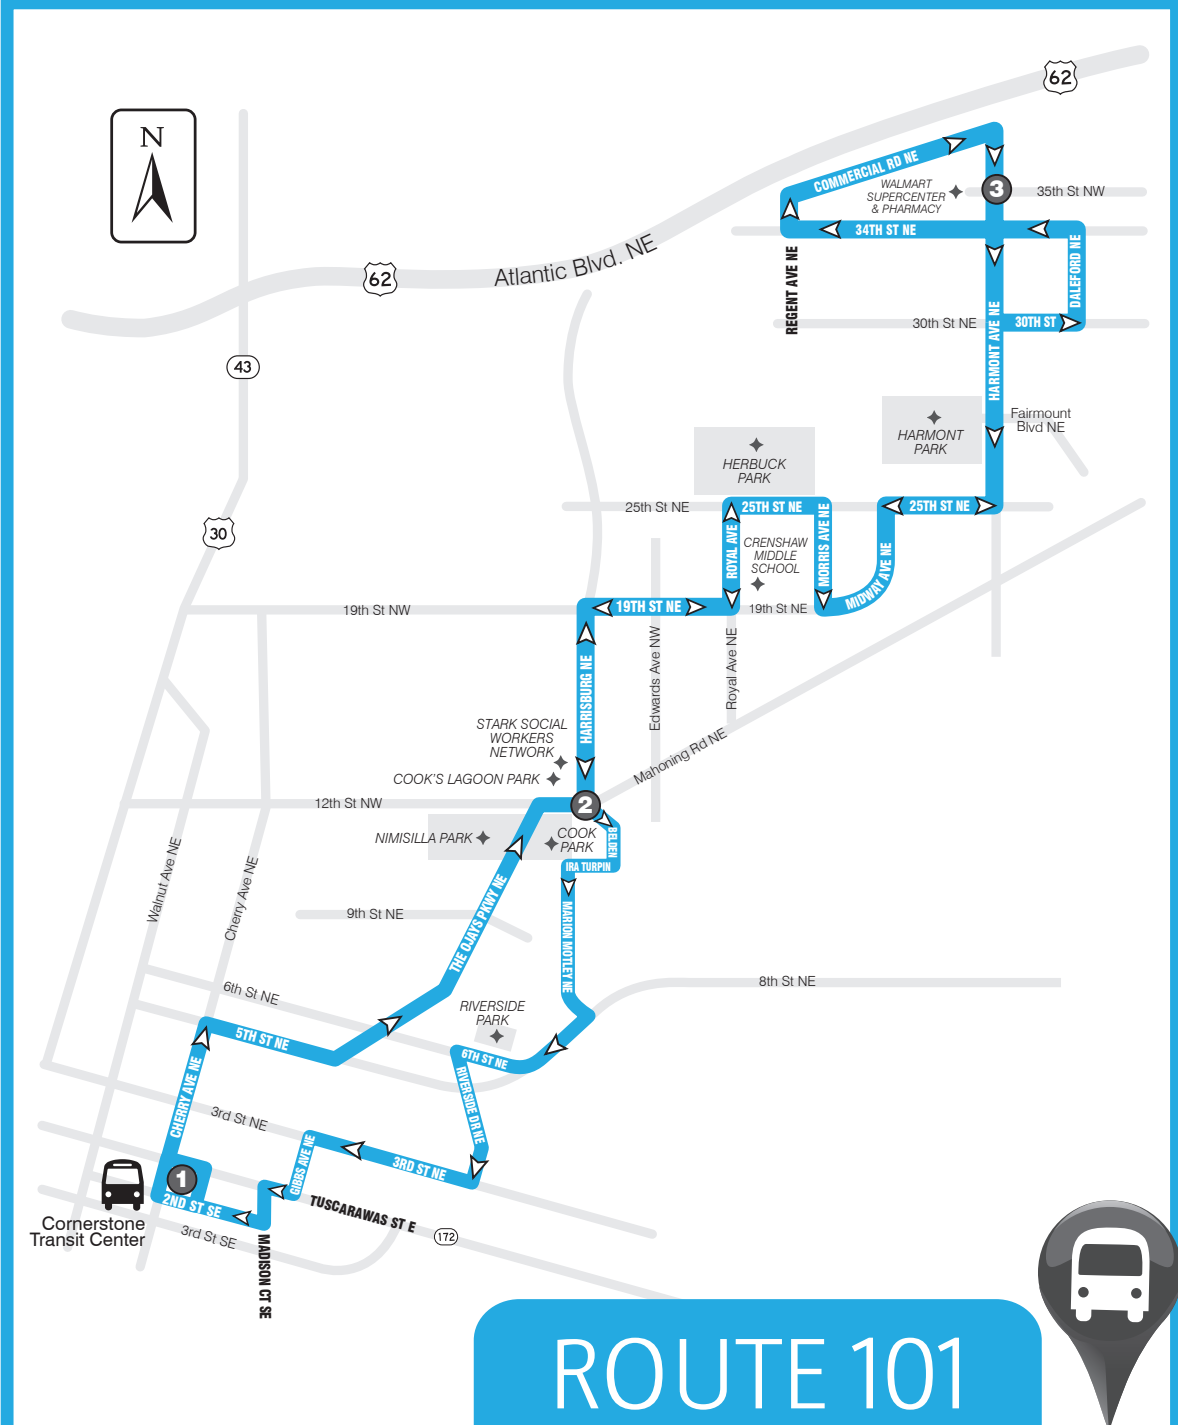

SARTA PinPoint allows you to locate your bus' arrival time in real time...

TEXT

"PP" plus the "Stop ID" to 321123 (ex. PP1234).

CALL

Call 330-477-2782 and input a stop ID number to receive info about departure and arrival times.

www.SARTAonline.com

330-477-2782

Download SARTA's PinPoint app for real-time information on your route!

ROUTE 101: Monday thru Saturday

FROM DOWNTOWN CANTON TO RTE 62

1	2	3
Leave Canton Cornerstone Transit Center	Mahoning & Harrisburg	Walmart, 35th & Harmont
5:15a	5:21a	5:42a
6:15a	6:21a	6:42a
7:15a	7:21a	7:42a
8:15a	8:21a	8:42a
9:15a	9:21a	9:42a
10:15a	10:21a	10:42a
11:15a	11:21a	11:42a
12:15p	12:21p	12:42p
1:15p	1:21p	1:42p
2:15p	2:21p	2:42p
3:15p	3:21p	3:42p
4:15p	4:21p	4:42p
5:15p	5:21p	5:42p
6:15p	6:21p	6:42p
7:15p	7:21p	7:42p
8:15p	8:21p	8:42p

ROUTE 101: Monday thru Saturday

FROM RTE 62 TO DOWNTOWN CANTON

3	2	1
Walmart, 35th & Harmont	Harrisburg & Mahoning	Arrive Canton Cornerstone Transit Center
5:42a	5:52a	6:10a
6:42a	6:52a	7:10a
7:42a	7:52a	8:10a
8:42a	8:52a	9:10a
9:42a	9:52a	10:10a
10:42a	10:52a	11:10a
11:42a	11:52a	12:10p
12:42p	12:52p	1:10p
1:42p	1:52p	2:10p
2:42p	2:52p	3:10p
3:42p	3:52p	4:10p
4:42p	4:52p	5:10p
5:42p	5:52p	6:10p
6:42p	6:52p	7:10p
7:42p	7:52p	8:10p
8:42p	8:52p	9:10p