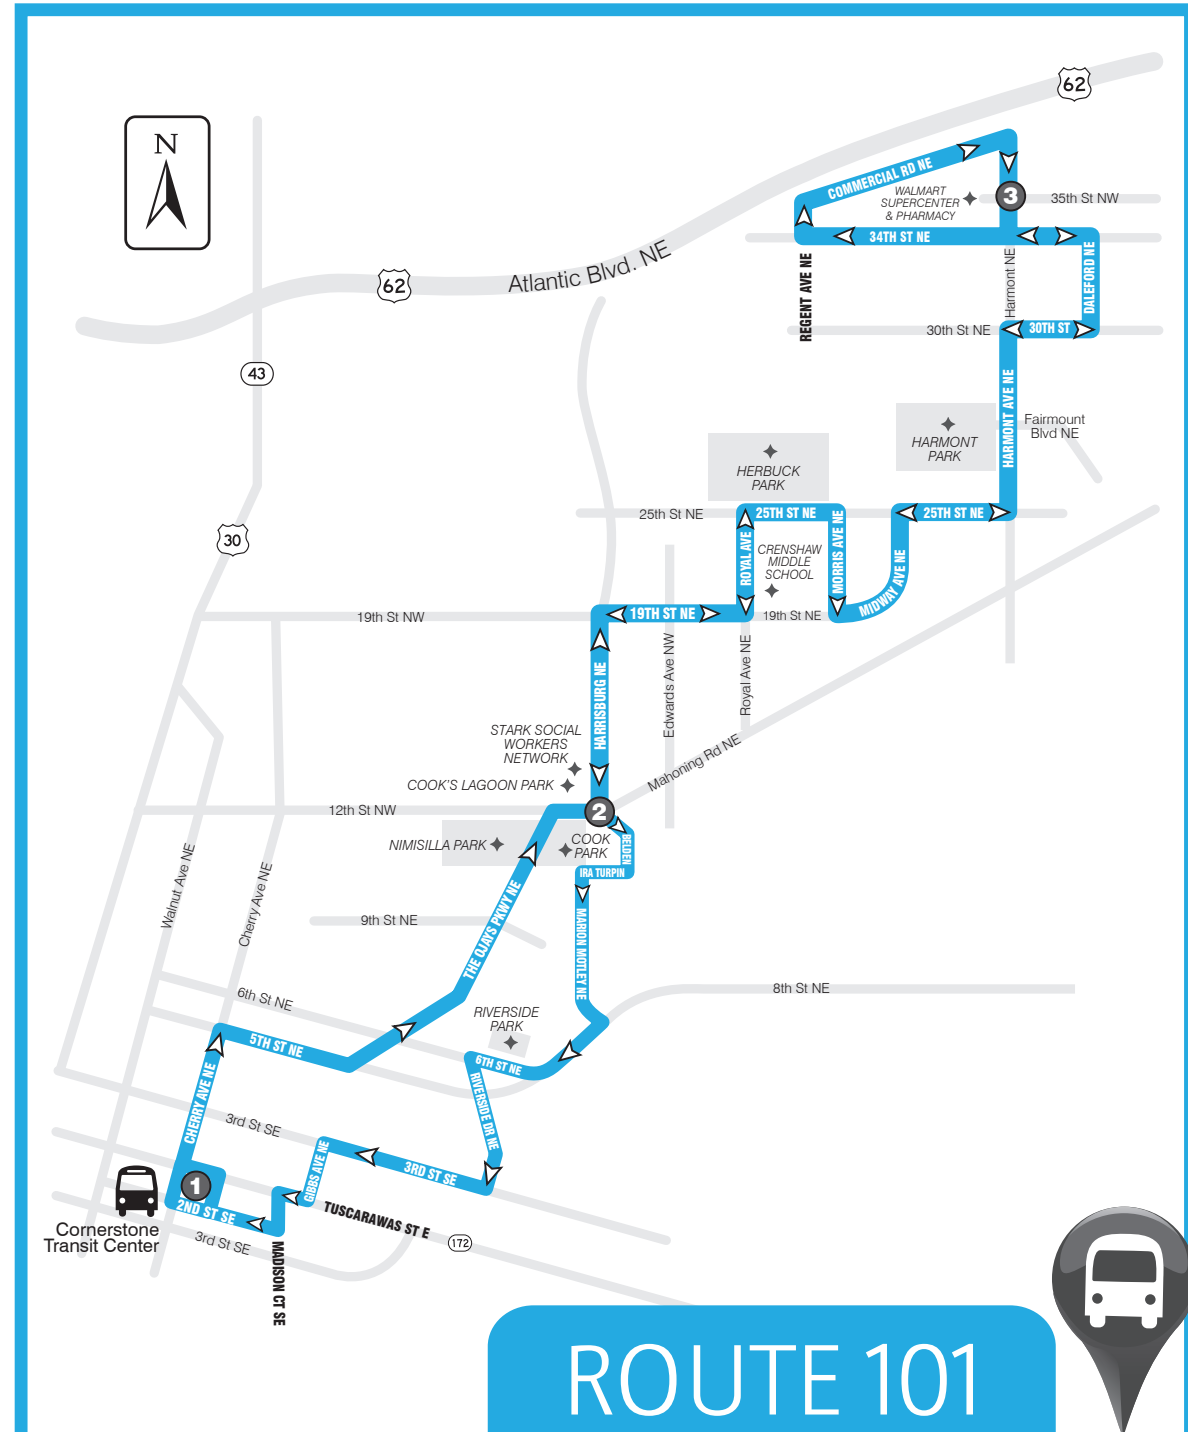

SARTA PinPoint allows you to locate your bus' arrival time in real time...

TEXT

"PP" plus the "Stop ID" to 321123 (ex. PP1234).

CALL

Call 330-477-2782 and input a stop ID number to receive info about departure and arrival times.

Effective June 7, 2015

Revised November 18, 2018

www.SARTAonline.com

330-477-2782

Download SARTA's PinPoint app for real-time information on your route!

ROUTE 101: Monday thru Saturday

FROM DOWNTOWN CANTON TO RTE 62

1	2	3
Leave Canton Cornerstone Transit Center	Mahoning & Harrisburg	Walmart, 35th & Harmont
5:45a	5:51a	6:12a
6:45a	6:51a	7:12a
7:45a	7:51a	8:12a
8:45a	8:51a	9:12a
9:45a	9:51a	10:12a
10:45a	10:51a	11:12a
11:45a	11:51a	12:12p
12:45p	12:51p	1:12p
1:45p	1:51p	2:12p
2:45p	2:51p	3:12p
3:45p	3:51p	4:12p
4:45p	4:51p	5:12p
5:45p	5:51p	6:12p
6:45p	6:51p	7:12p
7:45p	7:51p	8:12p
8:45p	8:51p	9:12p

ROUTE 101: Monday thru Saturday

FROM RTE 62 TO DOWNTOWN CANTON

3	2	1
Walmart, 35th & Harmont	Harrisburg & Mahoning	Arrive Canton Cornerstone Transit Center
6:12a	6:22a	6:40a
7:12a	7:22a	7:40a
8:12a	8:22a	8:40a
9:12a	9:22a	9:40a
10:12a	10:22a	10:40a
11:12a	11:22a	11:40a
12:12p	12:22p	12:40p
1:12p	1:22p	1:40p
2:12p	2:22p	2:40p
3:12p	3:22p	3:40p
4:12p	4:22p	4:40p
5:12p	5:22p	5:40p
6:12p	6:22p	6:40p
7:12p	7:22p	7:40p
8:12p	8:22p	8:40p
9:12p	9:22p	9:40p