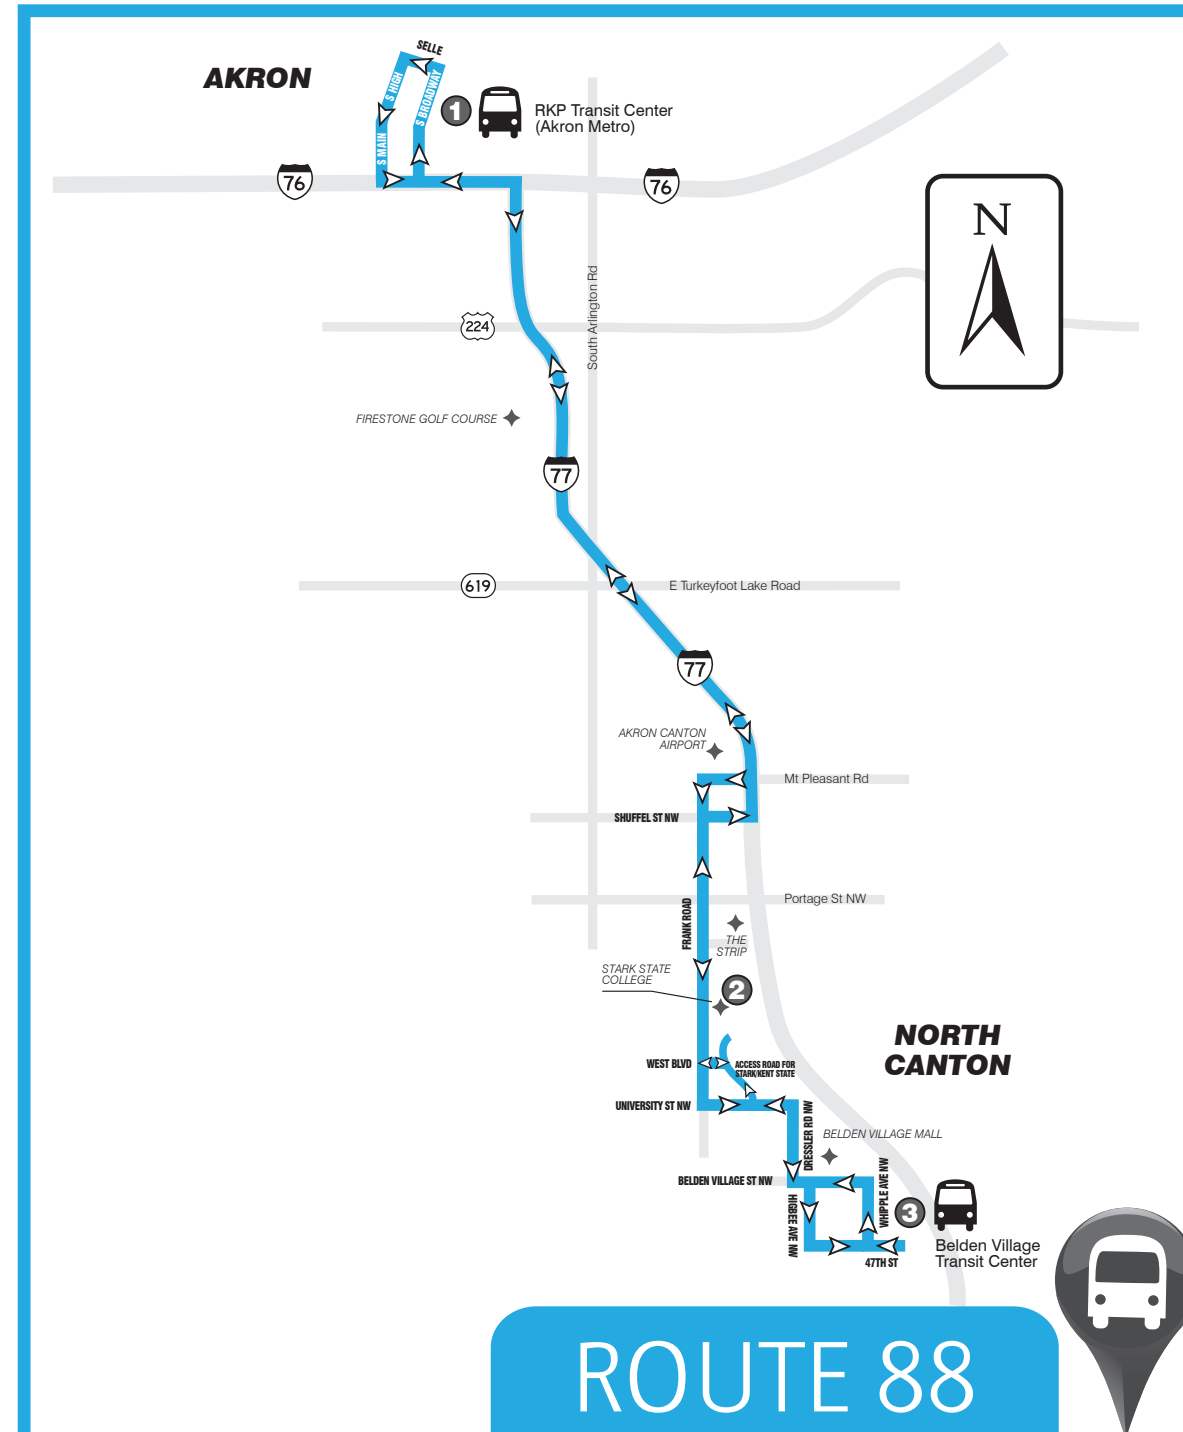

SARTA PinPoint allows you to locate your bus' arrival time in real time...

TEXT

"PP" plus the "Stop ID" to 321123 (ex. PP1234).

CALL

Call 330-477-2782 and input a stop ID number to receive info about departure and arrival times.

Stark State
COLLEGE
AKRON

SARTA's Cornerstone location is an official BikeSmart Hub.

www.SARTAonline.com
330-477-2782

87644 09/18

[ROUTE 88]

SCHEDULE & MAP

**Akron Metro Transit Center/
Stark State College—Main Campus/
Belden Village Transit Center**
Monday–Friday

ROUTE 88: Monday thru Friday

FROM AKRON METRO TRANSIT CENTER VIA STARK STATE TO BELDEN VILLAGE TC

1	2	3
Leave Akron Metro TC	Stark State College—Main Campus	Belden Village TC
7:00a	7:30a	7:40a
8:10a	8:40a	8:50a
####	####	####
1:30p	2:00p	2:10p
####	####	####
5:30p	6:00p	6:10p
6:50p	7:20p	7:30p

ROUTE 88: Monday thru Friday

FROM BELDEN VILLAGE TC VIA STARK STATE TO AKRON METRO TRANSIT CENTER

3	2	1
Leave Belden Village TC	Stark State College—Main Campus	Akron Metro TC
7:40a	####	8:10a
####	####	####
12:50p	1:00p	1:30p
####	####	####
4:50p	5:00p	5:30p
6:10p	6:20p	6:50p
####	####	####
9:05p	9:15p	9:45p