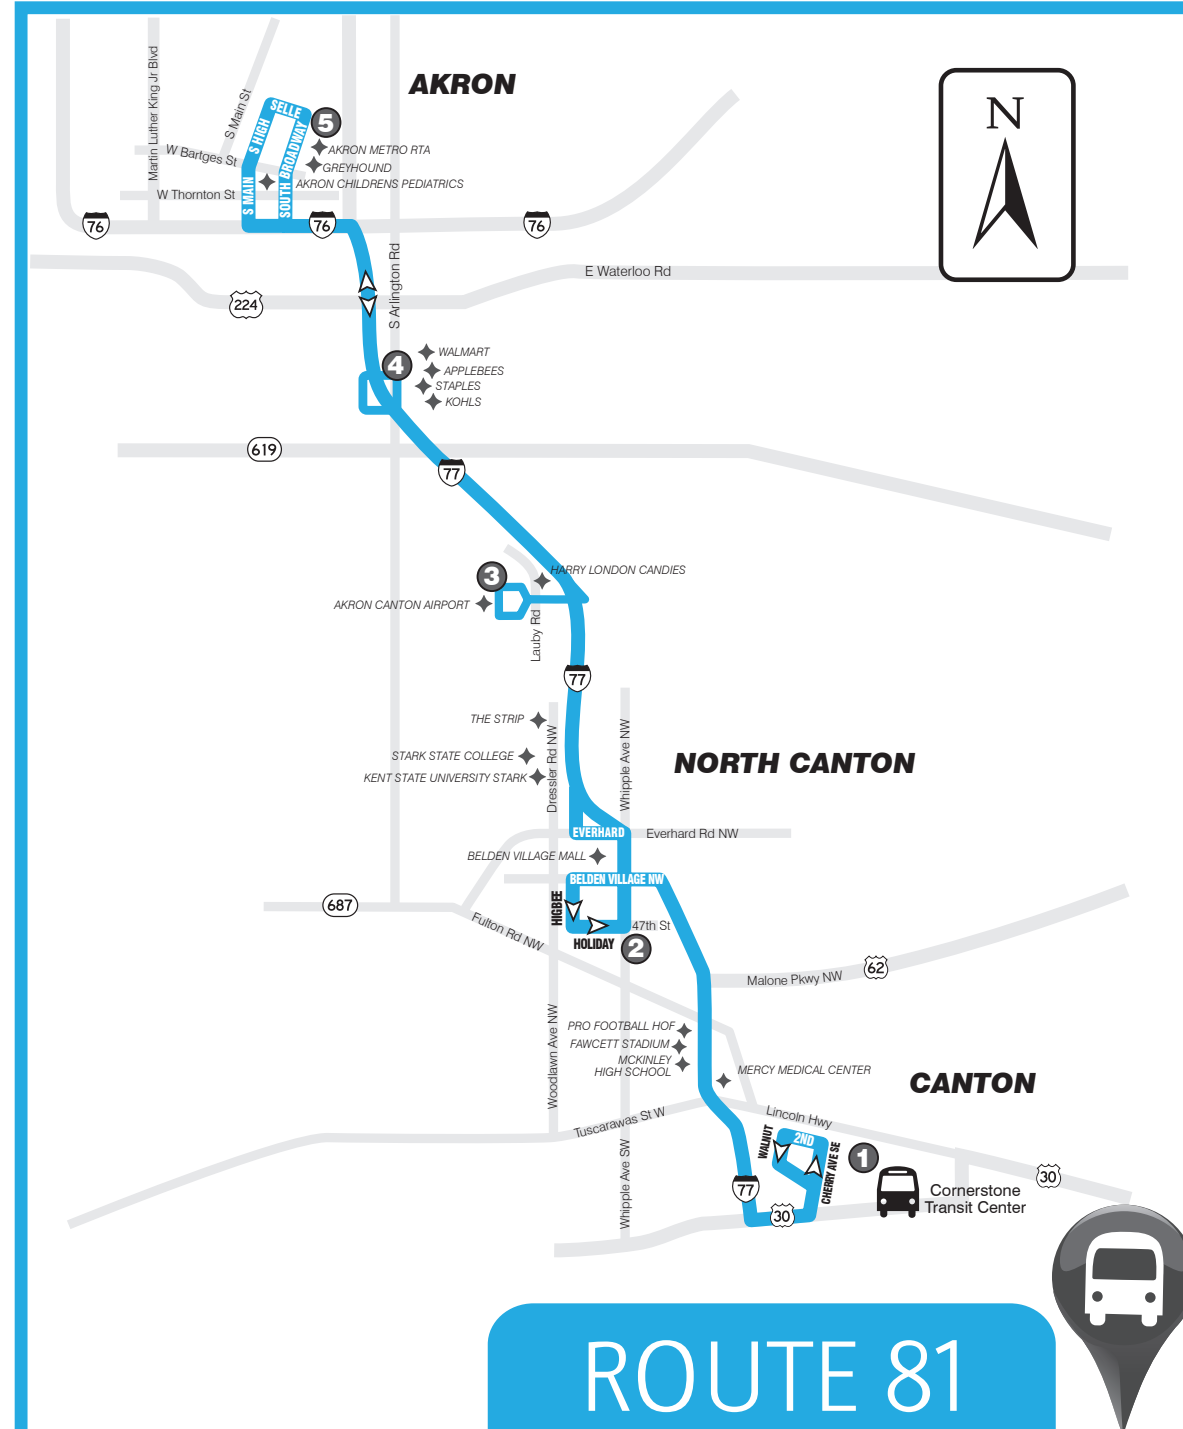

SARTA PinPoint allows you to locate your bus' arrival time in real time...

TEXT

"PP" plus the "Stop ID" to 321123 (ex. PP1234).

CALL

Call 330-477-2782 and input a stop ID number to receive info about departure and arrival times.

Effective June 2015

www.SARTAonline.com

330-477-2782

Download SARTA's PinPoint app for real-time information on your route!

ROUTE 81: Monday thru Saturday

FROM DOWNTOWN CANTON TO AKRON

1	2	3	4	5
Leave Cornerstone	Belden Village Transit Center	Akron-Canton Airport	Staples - Arlington Rd.	Arrive Akron Metro Transit Center
5:20a	#####	#####	#####	5:55a
5:45a	6:00a	6:09a	6:20a	6:40a
6:45a	7:00a	7:09a	7:20a	7:40a
7:45a	8:00a	8:09a	8:20a	8:40a
8:45a	9:00a	9:09a	9:20a	9:40a
9:45a	10:00a	10:09a	10:20a	10:40a
10:45a	11:00a	11:09a	11:20a	11:40a
11:45a	12:00p	12:09p	12:20p	12:40p
12:45p	1:00p	1:09p	1:20p	1:40p
1:45p	2:00p	2:09p	2:20p	2:40p
2:45p	3:00p	3:09p	3:20p	3:40p
3:45p	4:00p	4:09p	4:20p	4:40p
4:45p	5:00p	5:09p	5:20p	5:40p
5:45p	6:00p	6:09p	6:20p	6:40p
6:45p	7:00p	7:09p	7:20p	7:40p
7:45p	8:00p	8:09p	8:20p	8:40p

#No Service

ROUTE 81: Monday thru Saturday

FROM AKRON TO DOWNTOWN CANTON

5	4	3	2	1
Leave Akron Metro Transit Center	Staples - Arlington Rd.	Akron-Canton Airport	Belden Village Transit Center	Arrive Cornerstone Transit Center
6:00a	6:15a	#####	#####	6:40a
6:45a	7:00a	7:09a	7:20a	7:40a
7:45a	8:00a	8:09a	8:20a	8:40a
8:45a	9:00a	9:09a	9:20a	9:40a
9:45a	10:00a	10:09a	10:20a	10:40a
10:45a	11:00a	11:09a	11:20a	11:40a
11:45a	12:00p	12:09p	12:20p	12:40p
12:45p	1:00p	1:09p	1:20p	1:40p
1:45p	2:00p	2:09p	2:20p	2:40p
2:45p	3:00p	3:09p	3:20p	3:40p
3:45p	4:00p	4:09p	4:20p	4:40p
4:45p	5:00p	5:09p	5:20p	5:40p
5:45p	6:00p	6:09p	6:20p	6:40p
6:45p	7:00p	7:09p	7:20p	7:40p
7:45p	8:00p	8:09p	8:20p	8:40p
8:45p	9:00p	9:09p	9:20p	9:40p

ROUTE 81

DOWNTOWN CANTON/AKRON EXPRESS

www.SARTAonline.com