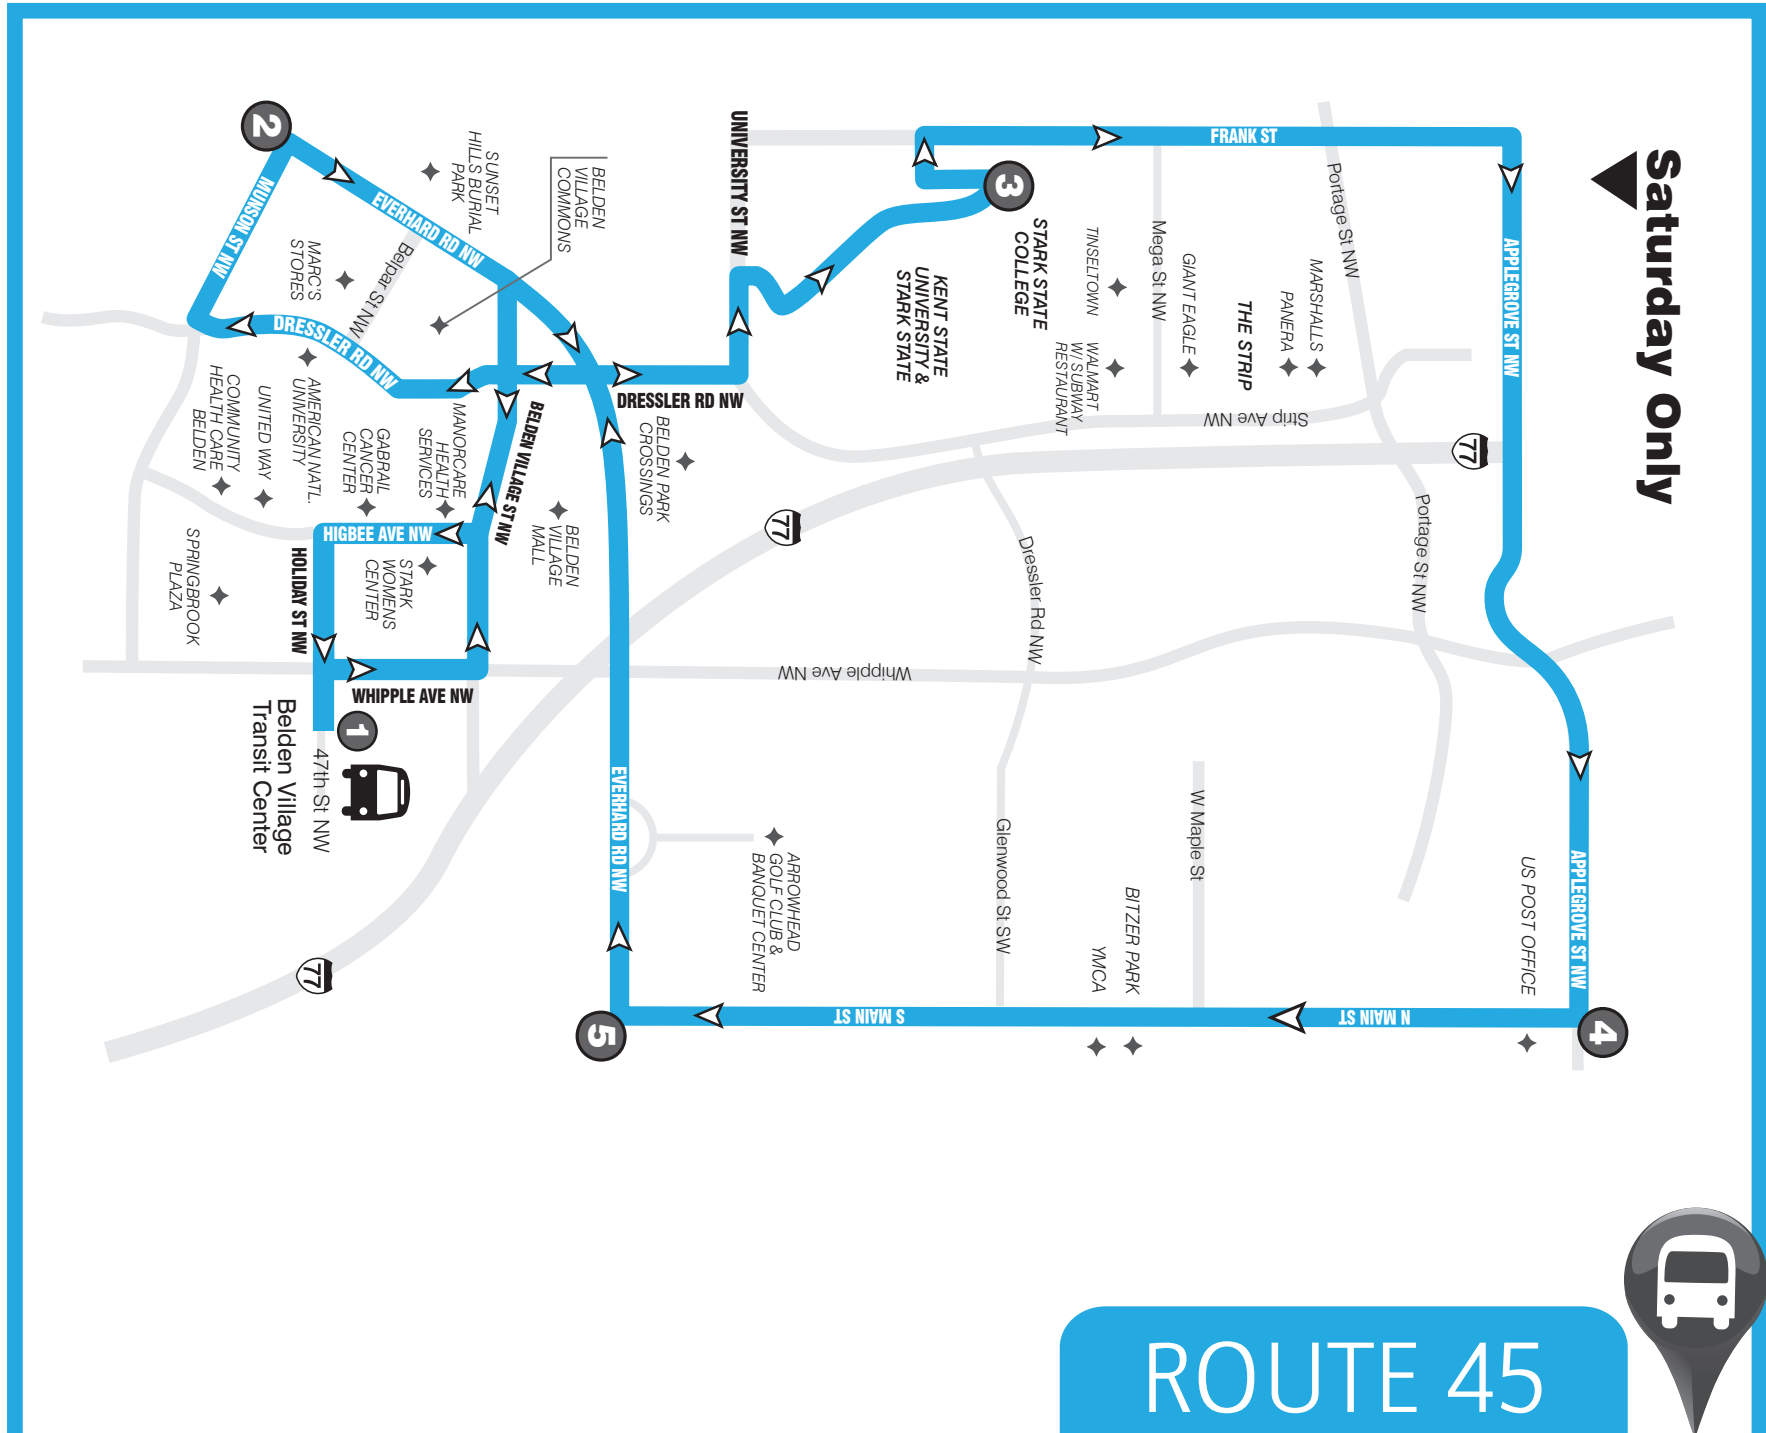

SARTA PinPoint allows you to locate your bus' arrival time in real time...

TEXT

"PP" plus the "Stop ID" to 321123 (ex. PP1234).

CALL

Call 330-477-2782 and input a stop ID number to receive info about departure and arrival times.

SARTA's Cornerstone location is an official BikeSmart Hub.

www.SARTAonline.com

330-477-2782

87644 09/18

[ROUTE 45]

SCHEDULE & MAP

Belden Village/Stark State

Saturday Only

Effective November 2018

www.SARTAonline.com

330-477-2782

Download SARTA's PinPoint app for real-time information on your route!

ROUTE 45: Saturday

FROM BELDEN VILLAGE TO STARK STATE

| 1 | 2 | 3 | 4 | 5 | 1 |
|-------------------------------------|-------------------|--------------------------|-------------------|-----------------|--------------------------------------|
| Leave Belden Village Transit Center | Munson & Everhard | Stark State/ KSU Shelter | Applegrove & Main | Main & Everhard | Arrive Belden Village Transit Center |
| ##### | ##### | ##### | 6:40a | 6:45a | 7:10a |
| 7:15a | 7:21a | 7:27a | 7:40a | 7:45a | 8:10a |
| 8:15a | 8:21a | 8:27a | 8:40a | 8:45a | 9:10a |
| 9:15a | 9:21a | 9:27a | 9:40a | 9:45a | 10:10a |
| 10:15a | 10:21a | 10:27a | 10:40a | 10:45a | 11:10a |
| 11:15a | 11:21a | 11:27a | 11:40a | 11:45a | 12:10p |
| 12:15p | 12:21p | 12:27p | 12:40p | 12:45p | 1:10p |
| 1:15p | 1:21p | 1:27p | 1:40p | 1:45p | 2:10p |
| 2:15p | 2:21p | 2:27p | 2:40p | 2:45p | 3:10p |
| 3:15p | 3:21p | 3:27p | 3:40p | 3:45p | 4:10p |
| 4:15p | 4:21p | 4:27p | 4:40p | 4:45p | 5:10p |
| 5:15p | 5:21p | 5:27p | 5:40p | 5:45p | 6:10p |
| 6:15p | 6:21p | 6:27p | 6:40p | 6:45p | 7:10p |
| 7:15p | 7:21p | 7:27p | 7:40p | 7:45p | 8:10p |
| 8:15p | 8:21p | 8:27p | 8:40p | 8:45p | 9:10p |
| 9:15p | 9:21p | 9:27p | 9:40p | 9:45p | 10:10p |

#No Service

Saturday Only

ROUTE 45

BELDEN VILLAGE/STARK STATE

www.SARTAonline.com