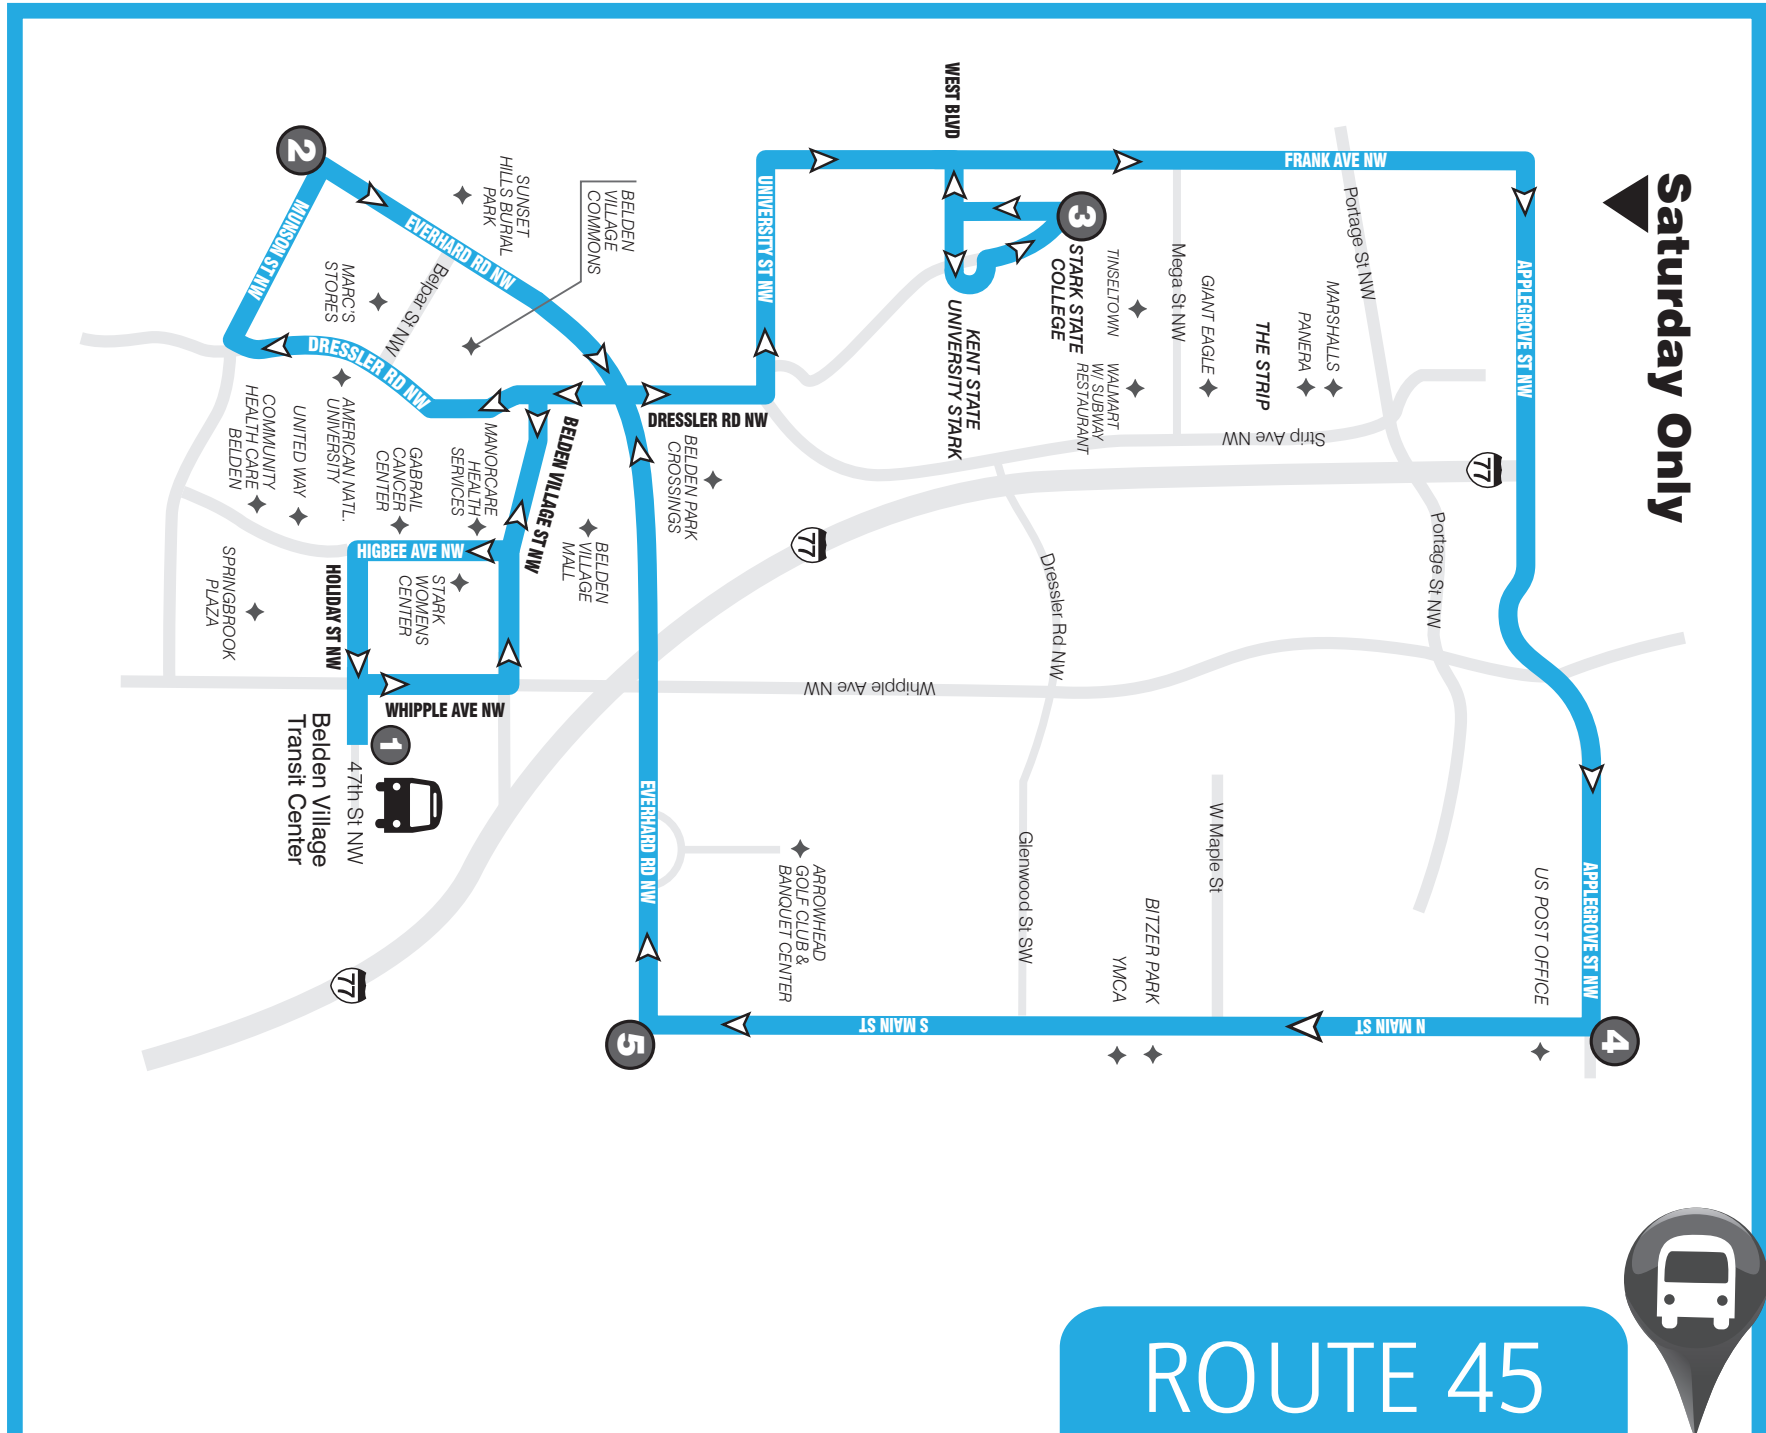

SARTA PinPoint allows you to locate your bus' arrival time in real time...

TEXT

"PP" plus the "Stop ID" to 321123 (ex. PP1234).

CALL

Call 330-477-2782 and input a stop ID number to receive info about departure and arrival times.

SARTA's Cornerstone location is an official BikeSmart Hub.

www.SARTAonline.com

330-477-2782

94119 06/19

[ROUTE 45]

SCHEDULE & MAP

Belden Village/Stark State

Saturday Only

Effective November 2018

www.SARTAonline.com

330-477-2782

Download SARTA's PinPoint app for real-time information on your route!

ROUTE 45: Saturday

FROM BELDEN VILLAGE TO STARK STATE

1	2	3	4	5	1
Leave Belden Village Transit Center	Munson & Everhard	Stark State/ KSU Shelter	Applegrove & Main	Main & Everhard	Arrive Belden Village Transit Center
#####	#####	#####	6:40a	6:45a	7:10a
7:15a	7:21a	7:27a	7:40a	7:45a	8:10a
8:15a	8:21a	8:27a	8:40a	8:45a	9:10a
9:15a	9:21a	9:27a	9:40a	9:45a	10:10a
10:15a	10:21a	10:27a	10:40a	10:45a	11:10a
11:15a	11:21a	11:27a	11:40a	11:45a	12:10p
12:15p	12:21p	12:27p	12:40p	12:45p	1:10p
1:15p	1:21p	1:27p	1:40p	1:45p	2:10p
2:15p	2:21p	2:27p	2:40p	2:45p	3:10p
3:15p	3:21p	3:27p	3:40p	3:45p	4:10p
4:15p	4:21p	4:27p	4:40p	4:45p	5:10p
5:15p	5:21p	5:27p	5:40p	5:45p	6:10p
6:15p	6:21p	6:27p	6:40p	6:45p	7:10p
7:15p	7:21p	7:27p	7:40p	7:45p	8:10p
8:15p	8:21p	8:27p	8:40p	8:45p	9:10p
9:15p	9:21p	9:27p	9:40p	9:45p	10:10p

#No Service

Saturday Only

ROUTE 45

BELDEN VILLAGE/STARK STATE

www.SARTAonline.com