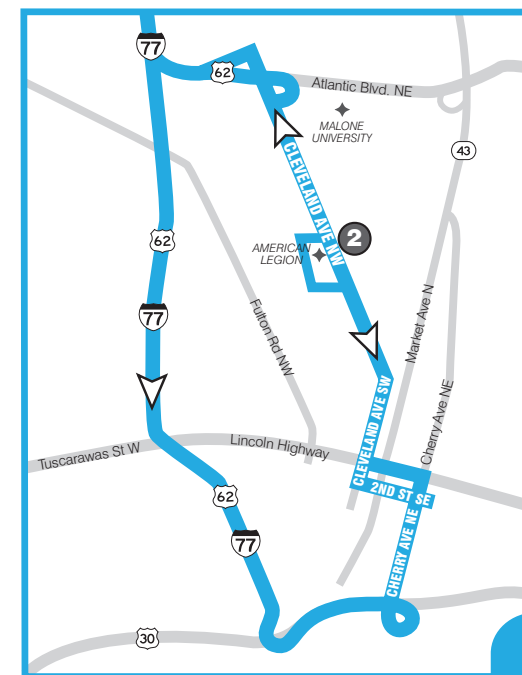

- » Downtown Canton
- » Cleveland VA Hospital
- » Gateway District
- » Hard Rock Cafe
- » Jack Casino
- » Progressive Field
- » Public Square
- » Quicken Loans Arena
- » Renaissance Hotel
- » Ritz-Carlton Hotel
- » Tower City
- » West Prospect/Superior
- » Reach via Cleveland RTA & Rapid
  - » Cleveland Clinic
  - » Metro Health System
  - » Rock n' Roll Hall of Fame
  - » University Hospitals
  - » West Side Market

**www.SARTAonline.com**  
330-477-2782

ROUTE 4: Monday thru Friday

FROM DOWNTOWN CANTON TO CLEVELAND

| 1                 | 2               | 3                   | 4                         |
|-------------------|-----------------|---------------------|---------------------------|
| Leave Cornerstone | American Legion | Wade Park VA Clinic | W. Prospect & W. Superior |
| 6:50a             | 7:00a           | 8:40a               | 9:10a                     |
| 10:50a            | 11:00a          | 12:30p              | 1:00p                     |
| 2:50p             | #####           | 4:20p               | 4:50p                     |

FROM CLEVELAND TO DOWNTOWN CANTON

| 4                               | 2               | 1                  |
|---------------------------------|-----------------|--------------------|
| Leave W. Prospect & W. Superior | American Legion | Arrive Cornerstone |
| 9:10a                           | #####           | 10:40a             |
| 1:00p                           | 2:20p           | 2:30p              |
| 4:50p                           | 6:20p           | 6:30p              |

▲ Close-Up of Cleveland

◀ Close-Up of North Canton

ROUTE 4

CANTON/CLEVELAND

www.SARTAonline.com