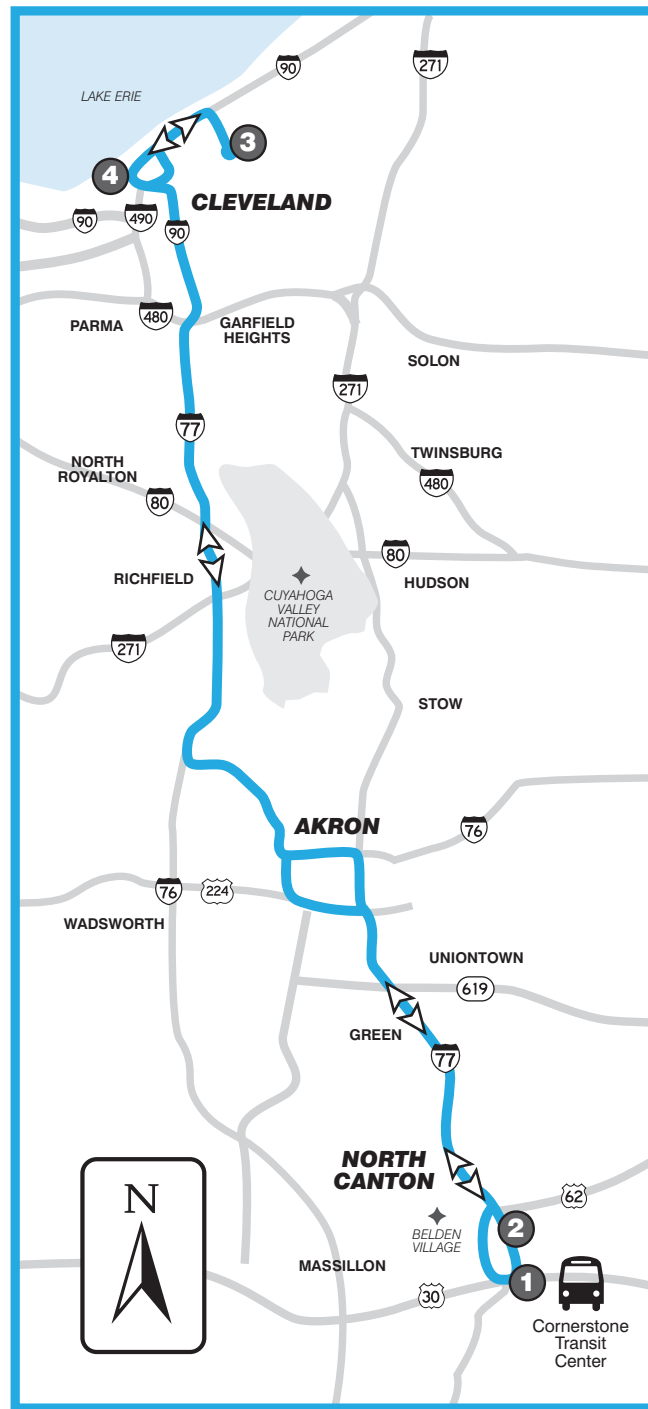

- » Downtown Canton
- » Cleveland VA Hospital
- » Gateway District
- » Hard Rock Cafe
- » Jack Casino
- » Progressive Field
- » Public Square
- » Quicken Loans Arena
- » Renaissance Hotel
- » Ritz-Carlton Hotel
- » Tower City
- » West Prospect/Superior
- » Reach via Cleveland RTA & Rapid
  - » Cleveland Clinic
  - » Metro Health System
  - » Rock n' Roll Hall of Fame
  - » University Hospitals
  - » West Side Market

**www.SARTAonline.com**  
330-477-2782

ROUTE 4: Monday thru Friday

FROM DOWNTOWN CANTON TO CLEVELAND

| 1                 | 2               | 3                   | 4                         |
|-------------------|-----------------|---------------------|---------------------------|
| Leave Cornerstone | American Legion | Wade Park VA Clinic | W. Prospect & W. Superior |
| 6:50a             | 7:00a           | 8:40a               | 9:10a                     |
| 10:50a            | 11:00a          | 12:30p              | 1:00p                     |
| 2:50p             | #####           | 4:20p               | 4:50p                     |

FROM CLEVELAND TO DOWNTOWN CANTON

| 4                               | 2               | 1                  |
|---------------------------------|-----------------|--------------------|
| Leave W. Prospect & W. Superior | American Legion | Arrive Cornerstone |
| 9:10a                           | #####           | 10:40a             |
| 1:00p                           | 2:20p           | 2:30p              |
| 4:50p                           | 6:20p           | 6:30p              |

▲ Close-Up of Cleveland

◀ Close-Up of North Canton

ROUTE 4

CANTON/CLEVELAND

www.SARTAonline.com