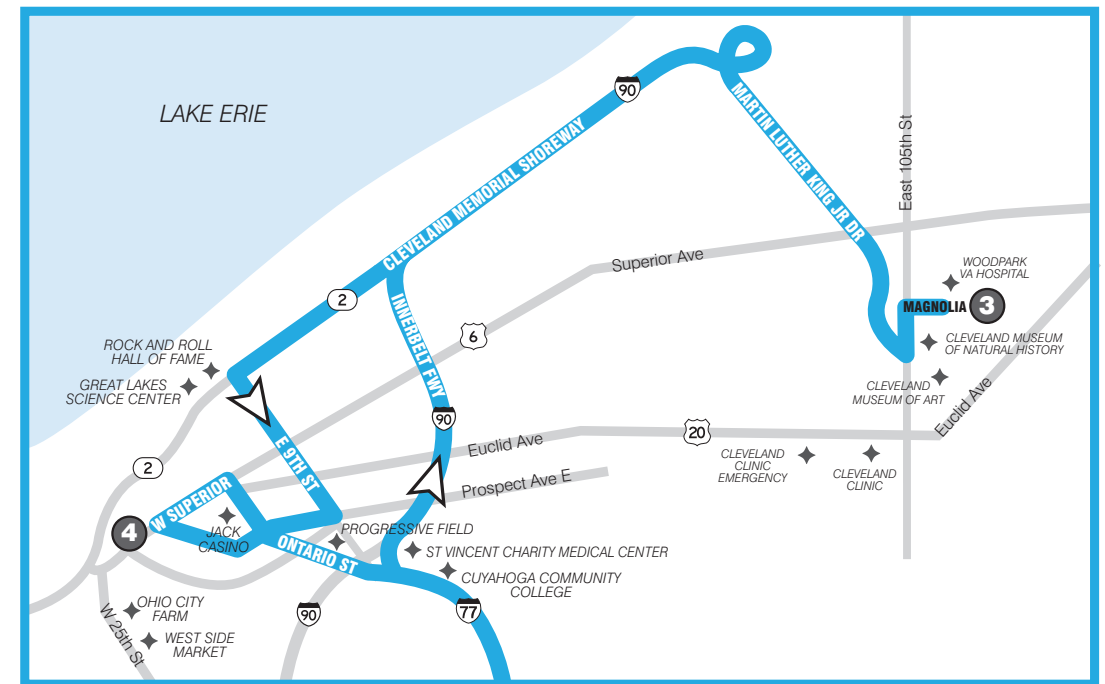

ROUTE 4: Monday thru Friday

FROM DOWNTOWN CANTON TO CLEVELAND

1	2	3	4
Leave Cornerstone	American Legion	Wade Park VA Clinic	W. Prospect & W. Superior
6:50a	7:00a	8:40a	9:10a
10:50a	11:00a	12:30p	1:00p
2:50p	#####	4:20p	4:50p

FROM CLEVELAND TO DOWNTOWN CANTON

4	2	1
Leave W. Prospect & W. Superior	American Legion	Arrive Cornerstone
9:10a	#####	10:40a
1:00p	2:20p	2:30p
4:50p	6:20p	6:30p

No Service

Please Note: Times may vary due to weather and traffic. Those using mobility devices and parties of 4 or more should make round trip reservations 24 hours in advance through SARTA as space is limited. To make reservations, please call SARTA at 330-639-2812.

▲ Close-Up of Cleveland