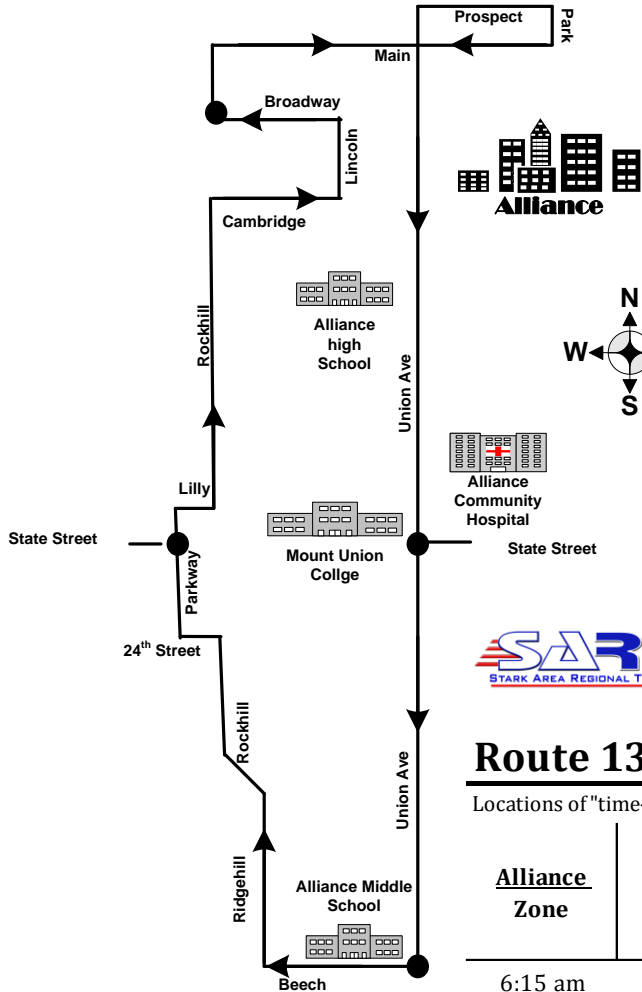

ROUTE 135
Monday - Saturday

● Alliance Zone

Route 135 **Monday thru Saturday**

Locations of "time-points":

<u>Alliance Zone</u>	<u>Union & State St</u>	<u>Union & Beech</u>	<u>Parkway & State St</u>	<u>Rockhill & W. Broadway</u>	<u>Alliance Zone</u>
6:15 am	6:20 am	6:23 am	6:28 am	6:35 am	6:40 am
7:15 am	7:20 am	7:23 am	7:28 am	7:35 am	7:40 am
8:15 am	8:20 am	8:23 am	8:28 am	8:35 am	8:40 am
9:15 am	9:20 am	9:23 am	9:28 am	9:35 am	9:40 am
10:15 am	10:20 am	10:23 am	10:28 am	10:35 am	10:40 am
11:15 am	11:20 am	11:23 am	11:28 am	11:35 am	11:40 am
12:15 pm	12:20 pm	12:23 pm	12:28 pm	12:35 pm	12:40 pm
1:15 pm	1:20 pm	1:23 pm	1:28 pm	1:35 pm	1:40 pm
2:15 pm	2:20 pm	2:23 pm	2:28 pm	2:35 pm	2:40 pm
3:15 pm	3:20 pm	3:23 pm	3:28 pm	3:35 pm	3:40 pm
4:15 pm	4:20 pm	4:23 pm	4:28 pm	4:35 pm	4:40 pm
5:15 pm	5:20 pm	5:23 pm	5:28 pm	5:35 pm	5:40 pm
6:15 pm	6:20 pm	6:23 pm	6:28 pm	6:35 pm	6:40 pm
7:15 pm	7:20 pm	7:23 pm	7:28 pm	7:35 pm	7:40 pm
8:15 pm	8:20 pm	8:23 pm	8:28 pm	8:35 pm	8:40 pm