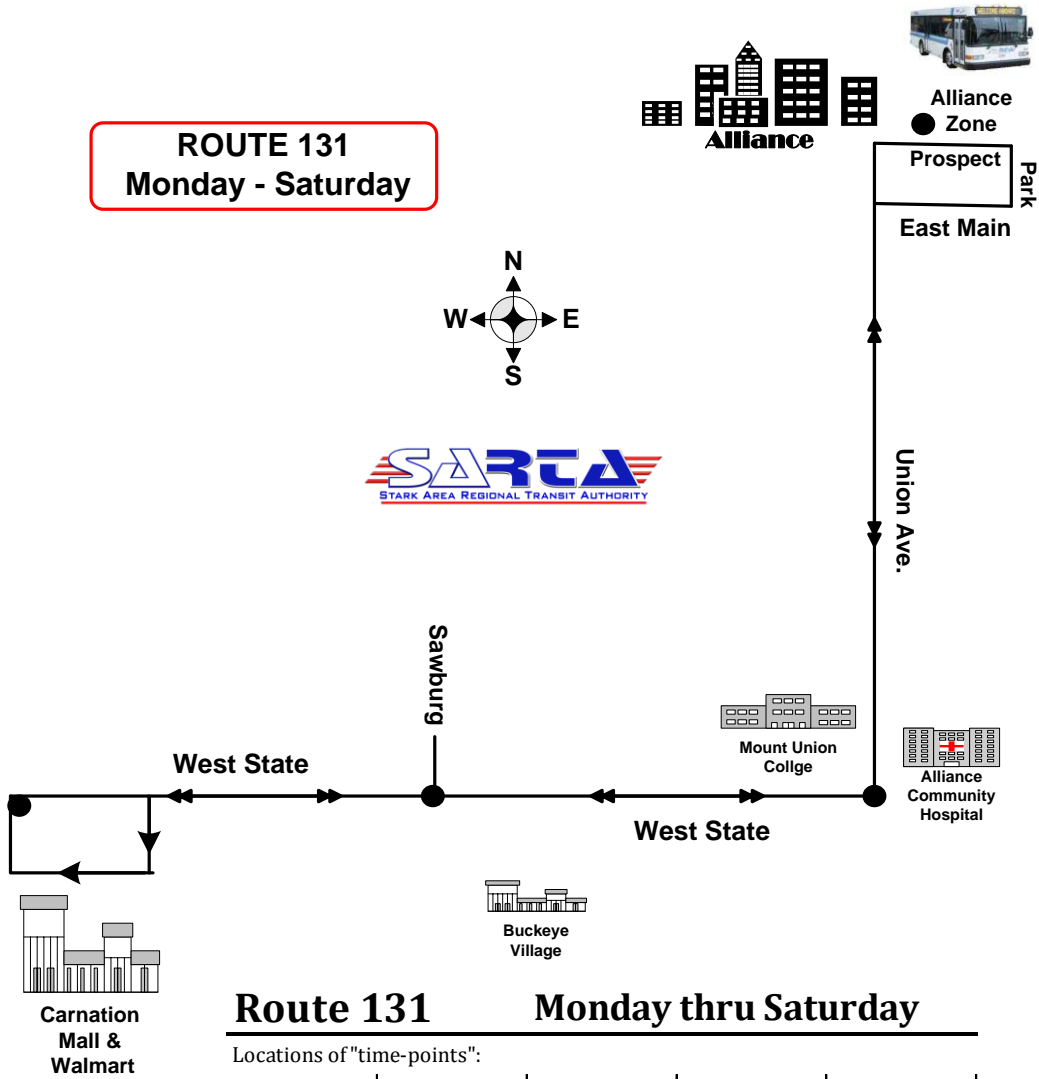

ROUTE 131
Monday - Saturday

Route 131 Monday thru Saturday

Locations of "time-points":

<u>Alliance Zone</u>	<u>Union & State</u>	<u>State & Sawburg</u>	<u>Walmart</u>	<u>State & Sawburg</u>	<u>Union & State</u>	<u>Alliance Zone</u>
6:45 am	6:50 am	6:53 am	6:57 am	7:02 am	7:05 am	7:10 am
7:45 am	7:50 am	7:53 am	7:57 am	8:02 am	8:05 am	8:10 am
8:45 am	8:50 am	8:53 am	8:57 am	9:02 am	9:05 am	9:10 am
9:45 am	9:50 am	9:53 am	9:57 am	10:02 am	10:05 am	10:10 am
10:45 am	10:50 am	10:53 am	10:57 am	11:02 am	11:05 am	11:10 am
11:45 am	11:50 am	11:53 am	11:57 am	12:02 pm	12:05 pm	12:10 pm
12:45 pm	12:50 pm	12:53 pm	12:57 pm	1:02 pm	1:05 pm	1:10 pm
1:45 pm	1:50 pm	1:53 pm	1:57 pm	2:02 pm	2:05 pm	2:10 pm
2:45 pm	2:50 pm	2:53 pm	2:57 pm	3:02 pm	3:05 pm	3:10 pm
3:45 pm	3:50 pm	3:53 pm	3:57 pm	4:02 pm	4:05 pm	4:10 pm
4:45 pm	4:50 pm	4:53 pm	4:57 pm	5:02 pm	5:05 pm	5:10 pm
5:45 pm	5:50 pm	5:53 pm	5:57 pm	6:02 pm	6:05 pm	6:10 pm
6:45 pm	6:50 pm	6:53 pm	6:57 pm	7:02 pm	7:05 pm	7:10 pm
7:45 pm	7:50 pm	7:53 pm	7:57 pm	8:02 pm	8:05 pm	8:10 pm
8:45 pm	8:50 pm	8:53 pm	8:57 pm	9:02 pm	9:05 pm	9:10 pm