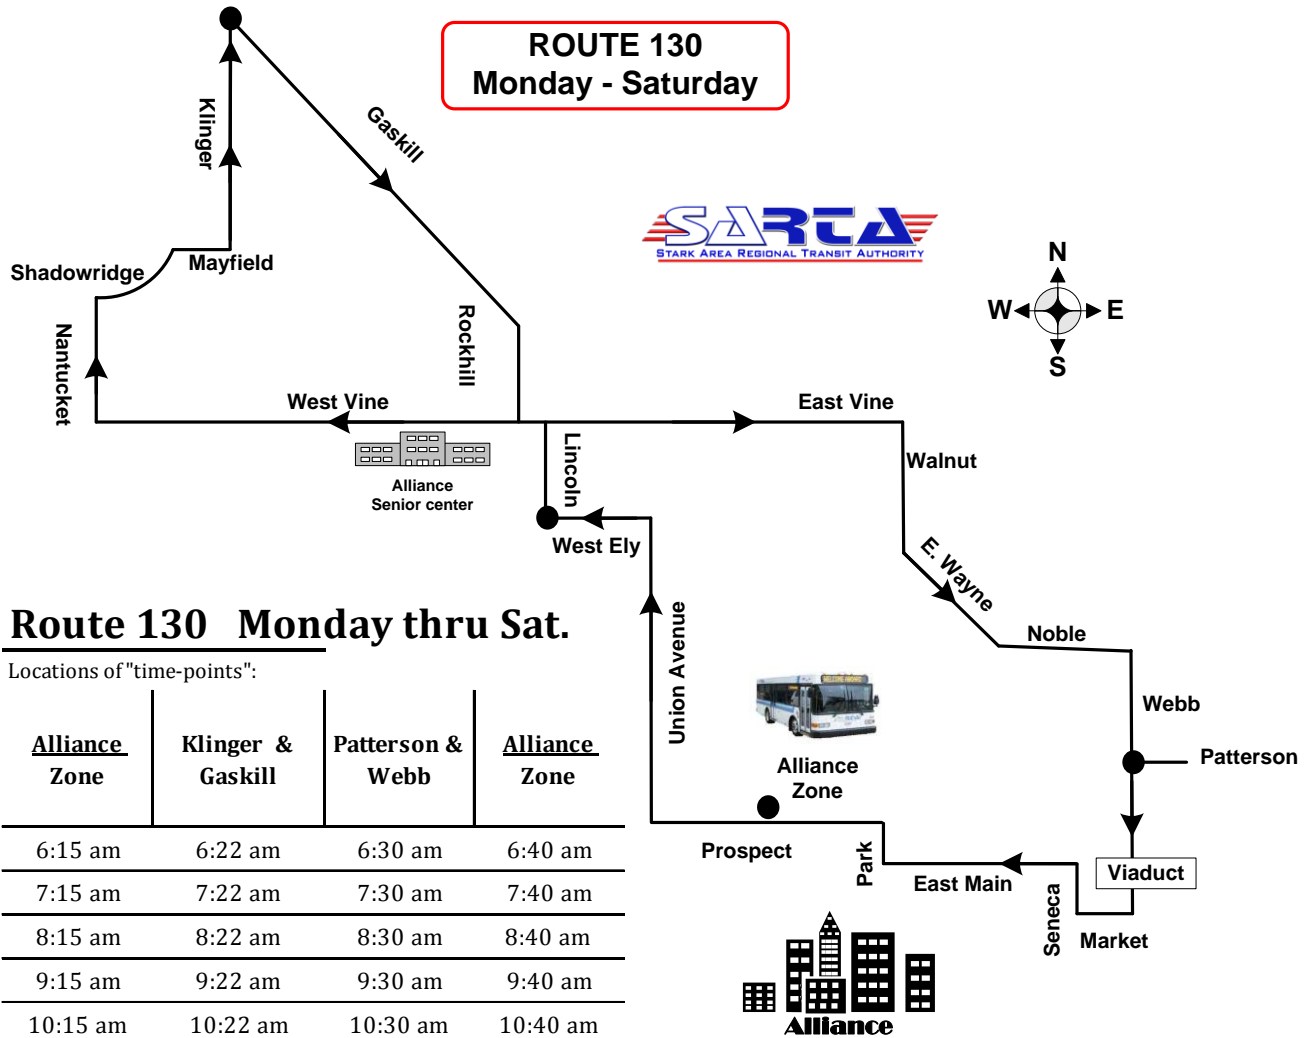

ROUTE 130
Monday - Saturday

Route 130 Monday thru Sat.

Locations of "time-points":

<u>Alliance Zone</u>	<u>Klinger & Gaskill</u>	<u>Patterson & Webb</u>	<u>Alliance Zone</u>
6:15 am	6:22 am	6:30 am	6:40 am
7:15 am	7:22 am	7:30 am	7:40 am
8:15 am	8:22 am	8:30 am	8:40 am
9:15 am	9:22 am	9:30 am	9:40 am
10:15 am	10:22 am	10:30 am	10:40 am
11:15 am	11:22 am	11:30 am	11:40 am
12:15 pm	12:22 pm	12:30 pm	12:40 pm
1:15 pm	1:22 pm	1:30 pm	1:40 pm
2:15 pm	2:22 pm	2:30 pm	2:40 pm
3:15 pm	3:22 pm	3:30 pm	3:40 pm
4:15 pm	4:22 pm	4:30 pm	4:40 pm
5:15 pm	5:22 pm	5:30 pm	5:40 pm
6:15 pm	6:22 pm	6:30 pm	6:40 pm
7:15 pm	7:22 pm	7:30 pm	7:40 pm
8:15 pm	8:22 pm	8:30 pm	8:40 pm