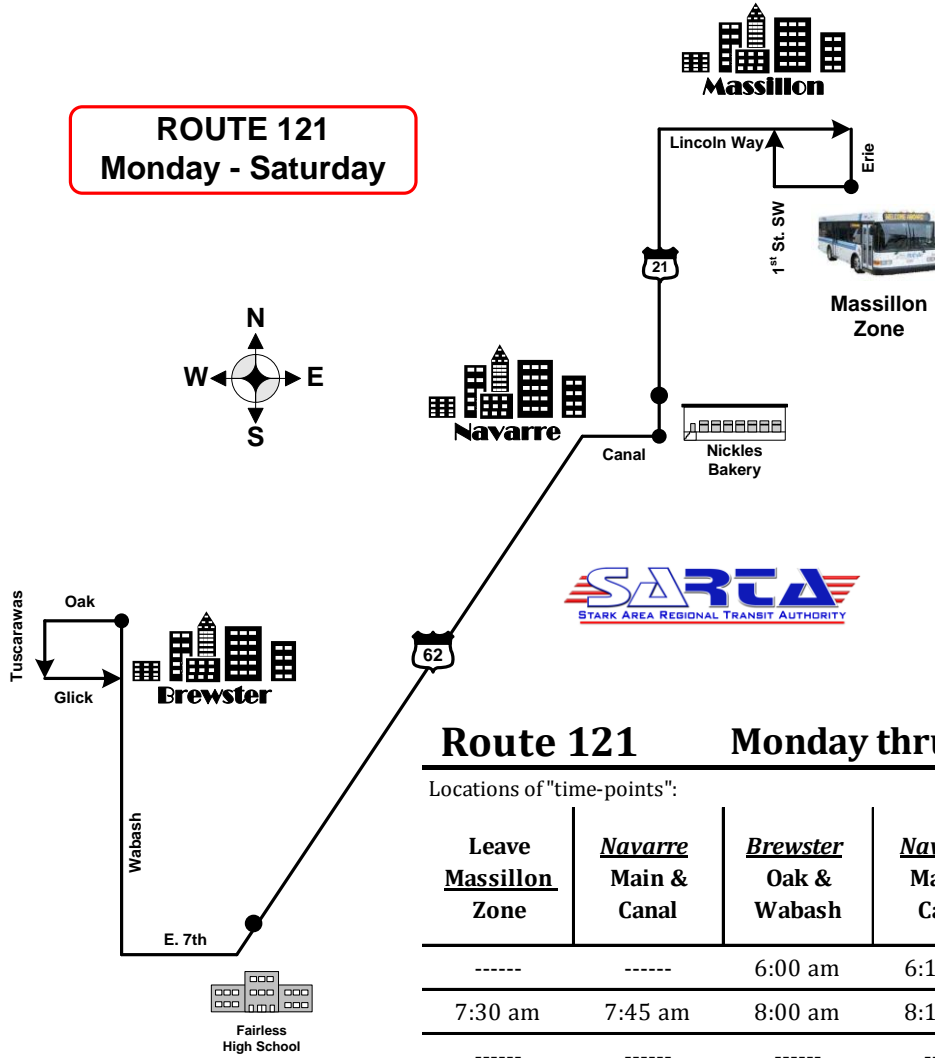

**ROUTE 121
Monday - Saturday**

Route 121 Monday thru Saturday

Locations of "time-points":

Leave <u>Massillon</u> Zone	<u>Navarre</u> Main & Canal	<u>Brewster</u> Oak & Wabash	<u>Navarre</u> Main & Canal	Arrive <u>Massillon</u> Zone
-----	-----	6:00 am	6:12 am	6:25 am
7:30 am	7:45 am	8:00 am	8:12 am	8:25 am
-----	-----	-----	-----	-----
3:30 pm	3:45 pm	4:00 pm	4:12 pm	4:25 pm
5:30 pm	5:45 pm	6:00 pm		