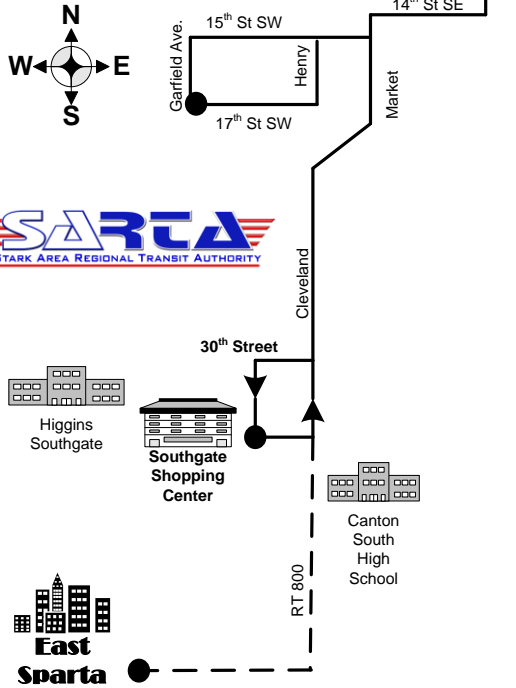

--- 4 Hour Service Weekday Only
— ½ Hour Service

**ROUTE 114
Monday - Saturday**

Route 114 Monday thru Friday

Locations of "time-points":

Leave Canton Cornerstone	Garfield & 17th	Southgate Plaza	East Sparta Pine & Main	Southgate Plaza	Garfield & 17th	Arrive Canton Cornerstone
5:45 am	5:50 am	5:55 am	-----	5:55 am	-----	6:10 am
6:15 am	6:20 am	6:25 am	-----	6:25 am	-----	6:40 am
6:45 am	6:50 am	6:55 am	-----	6:55 am	-----	7:10 am
7:15 am	7:20 am	7:25 am	-----	7:25 am	-----	7:40 am
7:45 am	7:50 am	7:55 am	8:10 am	8:25 am	8:28 am	8:40 am
8:45 am	8:50 am	8:55 am	-----	8:55 am	-----	9:10 am
9:15 am	9:20 am	9:25 am	-----	9:25 am	-----	9:40 am
9:45 am	9:50 am	9:55 am	-----	9:55 am	-----	10:10 am
10:15 am	10:20 am	10:25 am	-----	10:25 am	-----	10:40 am
10:45 am	10:50 am	10:55 am	-----	10:55 am	-----	11:10 am
11:15 am	11:20 am	11:25 am	-----	11:25 am	-----	11:40 am
11:45 am	11:50 am	11:55 am	12:10 pm	12:25 pm	12:28 pm	12:40 pm
12:45 pm	12:50 pm	12:55 pm	-----	12:55 pm	-----	1:10 pm
1:15 pm	1:20 pm	1:25 pm	-----	1:25 pm	-----	1:40 pm
1:45 pm	1:50 pm	1:55 pm	-----	1:55 pm	-----	2:10 pm
2:15 pm	2:20 pm	2:25 pm	-----	2:25 pm	-----	2:40 pm
2:45 pm	2:50 pm	2:55 pm	-----	2:55 pm	-----	3:10 pm
3:15 pm	3:20 pm	3:25 pm	-----	3:25 pm	-----	3:40 pm
3:45 pm	3:50 pm	3:55 pm	4:10 pm	4:25 pm	4:28 pm	4:40 pm
4:45 pm	4:50 pm	4:55 pm	-----	4:55 pm	-----	5:10 pm
5:15 pm	5:20 pm	5:25 pm	-----	5:25 pm	-----	5:40 pm
5:45 pm	5:50 pm	5:55 pm	-----	5:55 pm	-----	6:10 pm
6:15 pm	6:20 pm	6:25 pm	-----	6:25 pm	-----	6:40 pm
6:45 pm	6:50 pm	6:55 pm	-----	6:55 pm	-----	7:10 pm
7:15 pm	7:20 pm	7:25 pm	-----	7:25 pm	-----	7:40 pm
7:45 pm	7:50 pm	7:55 pm	8:10 pm	8:25 pm	8:28 pm	8:40 pm
8:45 pm	8:50 pm	8:55 pm	-----	8:55 pm	-----	9:10 pm
9:15 pm	9:20 pm	9:25 pm	-----	9:25 pm	-----	9:40 pm

Route 114 Saturday

Locations of "time-points":

Leave Canton Cornerstone	Garfield & 17th	Southgate Plaza	Arrive Canton Cornerstone
-----	-----	-----	-----
6:15 am	6:20 am	6:25 am	6:40 am
7:15 am	7:20 am	7:25 am	7:40 am
8:15 am	8:20 am	8:25 am	8:40 am
9:15 am	9:20 am	9:25 am	9:40 am
10:15 am	10:20 am	10:25 am	10:40 am
11:15 am	11:20 am	11:25 am	11:40 am
12:15 pm	12:20 pm	12:25 pm	12:40 pm
1:15 pm	1:20 pm	1:25 pm	1:40 pm
2:15 pm	2:20 pm	2:25 pm	2:40 pm
3:15 pm	3:20 pm	3:25 pm	3:40 pm
4:15 pm	4:20 pm	4:25 pm	4:40 pm
5:15 pm	5:20 pm	5:25 pm	5:40 pm
6:15 pm	6:20 pm	6:25 pm	6:40 pm
7:15 pm	7:20 pm	7:25 pm	7:40 pm
8:15 pm	8:20 pm	8:25 pm	8:40 pm
9:15 pm	9:20 pm	9:25 pm	9:40 pm