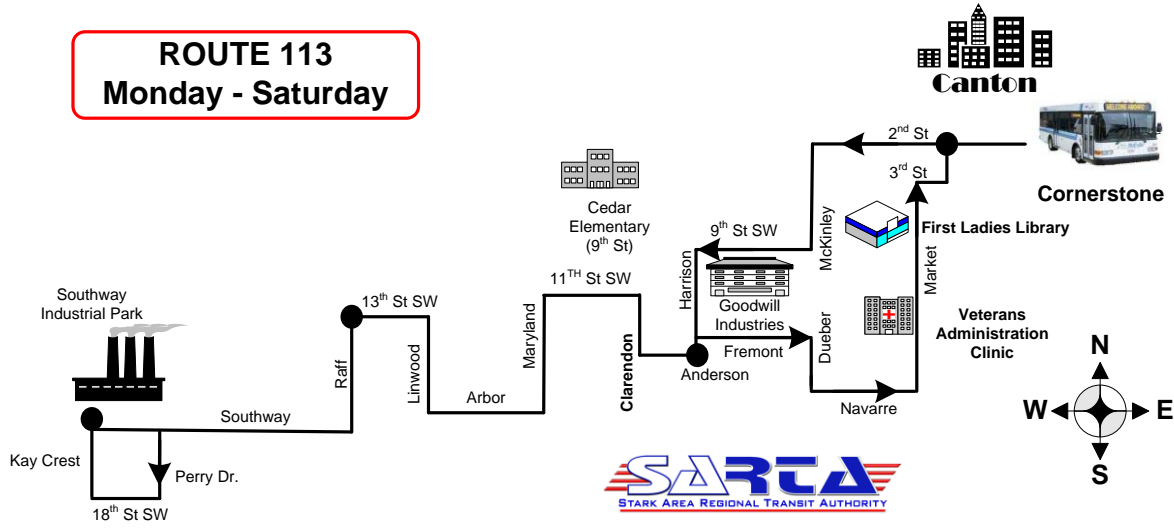

ROUTE 113
Monday - Saturday

Route 113 Monday thru Saturday

Locations of "time-points":

Leave <u>Canton</u> Cornerstone	Anderson & Harrison	13th & Raff	Southway Industrial Park	13th & Raff	Anderson & Harrison	Arrive <u>Canton</u> Cornerstone
5:45 am	5:52 am	6:03 am	6:12 am	6:21 am	6:28 am	6:40 am
6:45 am	6:52 am	7:03 am	7:12 am	7:21 am	7:28 am	7:40 am
7:45 am	7:52 am	8:03 am	8:12 am	8:21 am	8:28 am	8:40 am
8:45 am	8:52 am	9:03 am	9:12 am	9:21 am	9:28 am	9:40 am
9:45 am	9:52 am	10:03 am	10:12 am	10:21 am	10:28 am	10:40 am
10:45 am	10:52 am	11:03 am	11:12 am	11:21 am	11:28 am	11:40 am
11:45 am	11:52 am	12:03 pm	12:12 pm	12:21 pm	12:28 pm	12:40 pm
12:45 pm	12:52 pm	1:03 pm	1:12 pm	1:21 pm	1:28 pm	1:40 pm
1:45 pm	1:52 pm	2:03 pm	2:12 pm	2:21 pm	2:28 pm	2:40 pm
2:45 pm	2:52 pm	3:03 pm	3:12 pm	3:21 pm	3:28 pm	3:40 pm
3:45 pm	3:52 pm	4:03 pm	4:12 pm	4:21 pm	4:28 pm	4:40 pm
4:45 pm	4:52 pm	5:03 pm	5:12 pm	5:21 pm	5:28 pm	5:40 pm
5:45 pm	5:52 pm	6:03 pm	6:12 pm	6:21 pm	6:28 pm	6:40 pm
6:45 pm	6:52 pm	7:03 pm	7:12 pm	7:21 pm	7:28 pm	7:40 pm
7:45 pm	7:52 pm	8:03 pm	8:12 pm	8:21 pm	8:28 pm	8:40 pm
8:45 pm	8:52 pm	9:03 pm	9:12 pm	9:21 pm	9:28 pm	9:40 pm