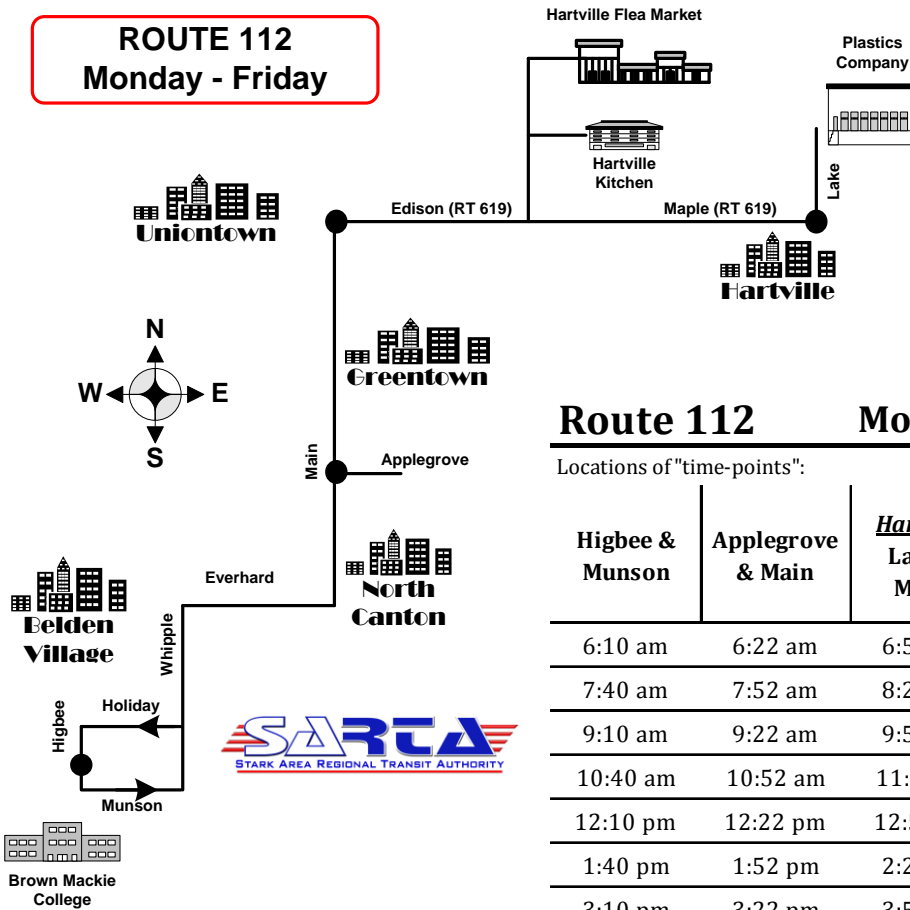

**ROUTE 112
Monday - Friday**

Route 112 Monday thru Friday

Locations of "time-points":

Higbee & Munson	Applegrove & Main	<u>Hartville</u> Lake & Maple	Applegrove & Main	Higbee & Munson
6:10 am	6:22 am	6:50 am	7:17 am	7:40 am
7:40 am	7:52 am	8:20 am	8:47 am	9:10 am
9:10 am	9:22 am	9:50 am	10:17 am	10:40 am
10:40 am	10:52 am	11:20 am	11:47 am	12:10 pm
12:10 pm	12:22 pm	12:50 pm	1:17 pm	1:40 pm
1:40 pm	1:52 pm	2:20 pm	2:47 pm	3:10 pm
3:10 pm	3:22 pm	3:50 pm	4:17 pm	4:40 pm
4:40 pm	4:52 pm	5:20 pm	5:47 pm	6:10 pm
6:10 pm	6:22 pm	6:50 pm	7:17 pm	7:40 pm
7:40 pm	7:52 pm	8:20 pm	8:47 pm	9:10 pm