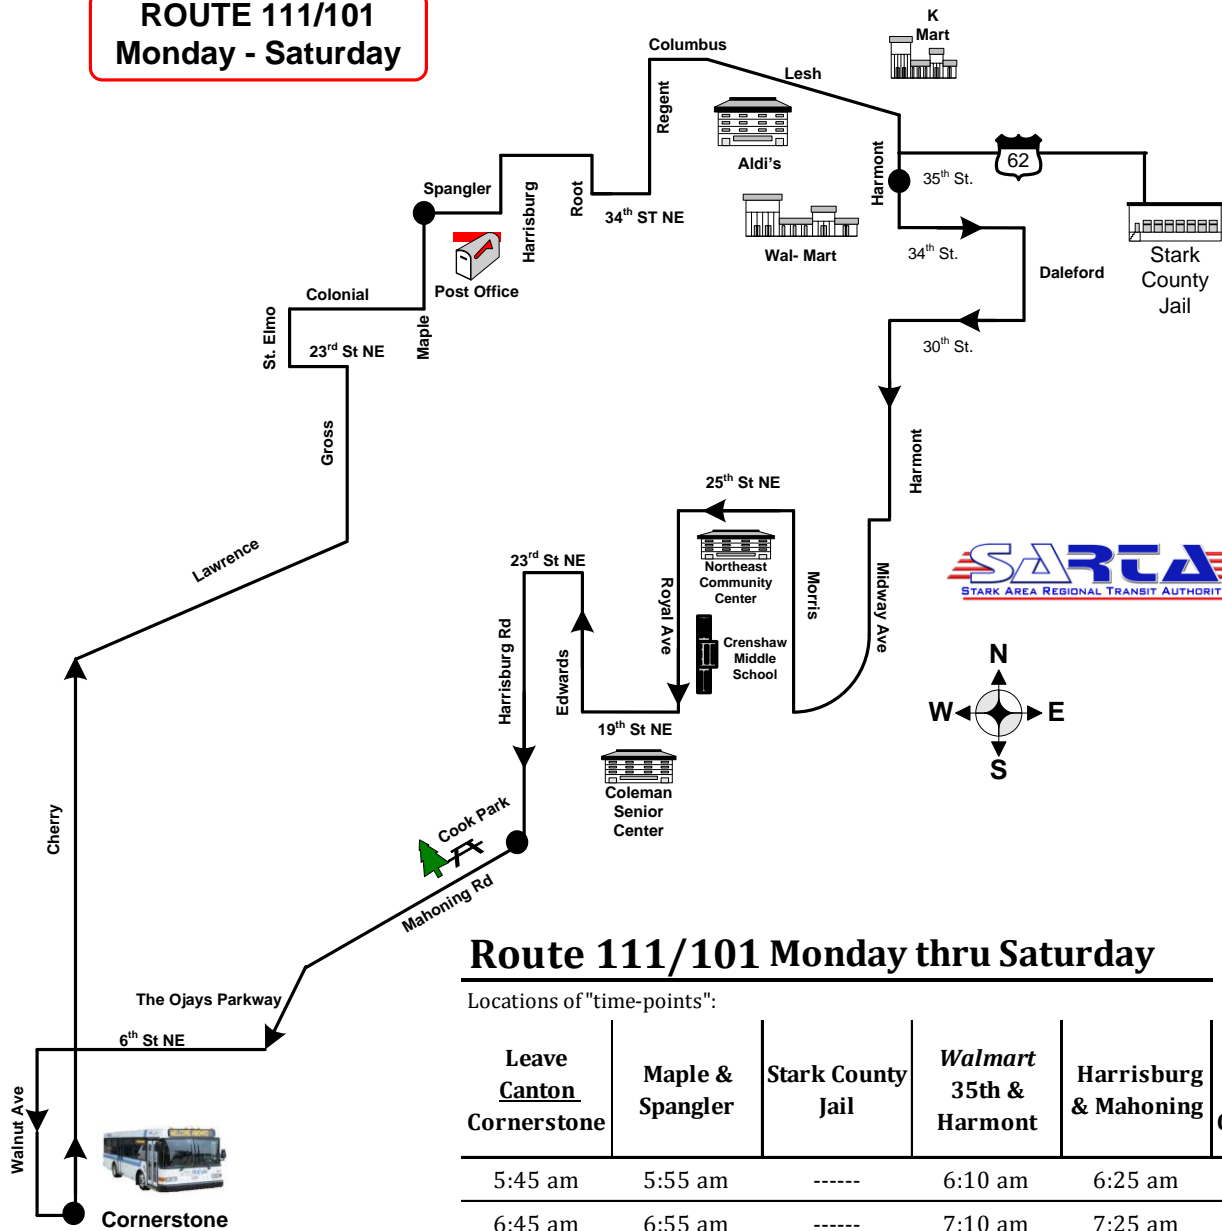

**ROUTE 111/101
Monday - Saturday**

Route 111/101 Monday thru Saturday

Locations of "time-points":

Leave Canton Cornerstone	Maple & Spangler	Stark County Jail	Walmart 35th & Harmont	Harrisburg & Mahoning	Arrive Canton Cornerstone
5:45 am	5:55 am	-----	6:10 am	6:25 am	6:40 am
6:45 am	6:55 am	-----	7:10 am	7:25 am	7:40 am
7:45 am	7:55 am	-----	8:10 am	8:25 am	8:40 am
8:45 am	8:55 am	9:05 am	9:10 am	9:25 am	9:40 am
9:45 am	9:55 am	-----	10:10 am	10:25 am	10:40 am
10:45 am	10:55 am	-----	11:10 am	11:25 am	11:40 am
11:45 am	11:55 am	-----	12:10 pm	12:25 pm	12:40 pm
12:45 pm	12:55 pm	1:05 pm	1:10 pm	1:25 pm	1:40 pm
1:45 pm	1:55 pm	-----	2:10 pm	2:25 pm	2:40 pm
2:45 pm	2:55 pm	-----	3:10 pm	3:25 pm	3:40 pm
3:45 pm	3:55 pm	-----	4:10 pm	4:25 pm	4:40 pm
4:45 pm	4:55 pm	-----	5:10 pm	5:25 pm	5:40 pm
5:45 pm	5:55 pm	-----	6:10 pm	6:25 pm	6:40 pm
6:45 pm	6:55 pm	7:05 pm	7:10 pm	7:25 pm	7:40 pm
7:45 pm	7:55 pm	-----	8:10 pm	8:25 pm	8:40 pm
8:45 pm	8:55 pm	-----	9:10 pm	9:25 pm	9:40 pm