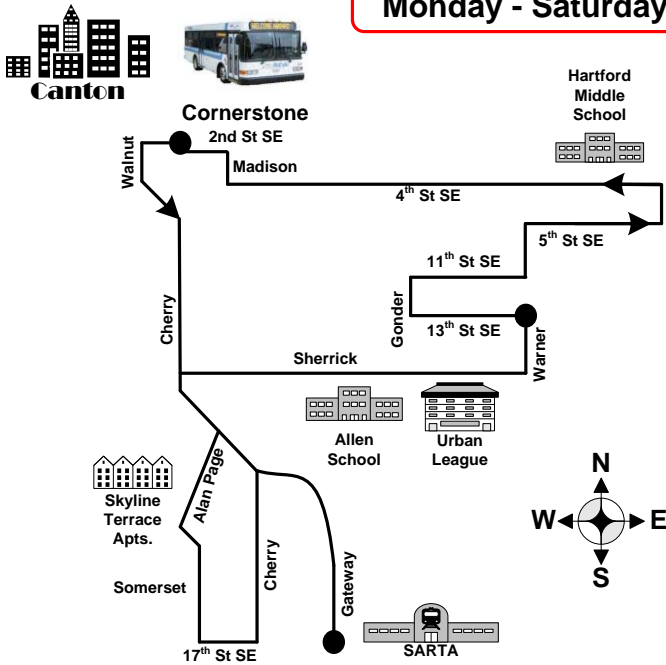

ROUTE 110
Monday - Saturday

Route 110 **Monday thru Friday**

Locations of "time-points":

Leave <u>Canton</u> Cornerstone	SARTA Garage	Warner & 13th St	Waynesburg Rd. & 5th St	Arrive <u>Canton</u> Cornerstone
-----	5:35 am	-----	-----	5:40 am
5:45 am	5:50 am	5:55 am	5:57 am	6:10 am
6:15 am	6:20 am	6:25 am	6:27 am	6:40 am
6:45 am	6:50 am	6:55 am	6:57 am	7:10 am
7:15 am	7:20 am	7:25 am	7:27 am	7:40 am
7:45 am	7:50 am	7:55 am	7:57 am	8:10 am
8:15 am	8:20 am	8:25 am	8:27 am	8:40 am
8:45 am	8:50 am	8:55 am	8:57 am	9:10 am
9:15 am	9:20 am	9:25 am	9:27 am	9:40 am
9:45 am	9:50 am	9:55 am	9:57 am	10:10 am
10:15 am	10:20 am	10:25 am	10:27 am	10:40 am
10:45 am	10:50 am	10:55 am	10:57 am	11:10 am
11:15 am	11:20 am	11:25 am	11:27 am	11:40 am
11:45 am	11:50 am	11:55 am	11:57 am	12:10 pm
12:15 pm	12:20 pm	12:25 pm	12:27 pm	12:40 pm
12:45 pm	12:50 pm	12:55 pm	12:57 pm	1:10 pm
1:15 pm	1:20 pm	1:25 pm	1:27 pm	1:40 pm
1:45 pm	1:50 pm	1:55 pm	1:57 pm	2:10 pm
2:15 pm	2:20 pm	2:25 pm	2:27 pm	2:40 pm
2:45 pm	2:50 pm	2:55 pm	2:57 pm	3:10 pm
3:15 pm	3:20 pm	3:25 pm	3:27 pm	3:40 pm
3:45 pm	3:50 pm	3:55 pm	3:57 pm	4:10 pm
4:15 pm	4:20 pm	4:25 pm	4:27 pm	4:40 pm
4:45 pm	4:50 pm	4:55 pm	4:57 pm	5:10 pm
5:15 pm	5:20 pm	5:25 pm	5:27 pm	5:40 pm
5:45 pm	5:50 pm	5:55 pm	5:57 pm	6:10 pm
6:15 pm	6:20 pm	6:25 pm	6:27 pm	6:40 pm
6:45 pm	6:50 pm	6:55 pm	6:57 pm	7:10 pm
7:15 pm	7:20 pm	7:25 pm	7:27 pm	7:40 pm
7:45 pm	7:50 pm	7:55 pm	7:57 pm	8:10 pm
8:15 pm	8:20 pm	8:25 pm	8:27 pm	8:40 pm
8:45 pm	8:50 pm	8:55 pm	8:57 pm	9:10 pm
9:15 pm	9:20 pm	9:25 pm	9:27 pm	9:40 pm

Route 110 **Saturday**

Locations of "time-points":

Leave <u>Canton</u> Cornerstone	SARTA Garage	Warner & 13th St	Waynesburg Rd. & 5th St	Arrive <u>Canton</u> Cornerstone
-----	5:35 am	-----	-----	5:40 am
5:45 am	5:50 am	5:55 am	5:57 am	6:10 am
6:45 am	6:50 am	6:55 am	6:57 am	7:10 am
7:45 am	7:50 am	7:55 am	7:57 am	8:10 am
8:45 am	8:50 am	8:55 am	8:57 am	9:10 am
9:45 am	9:50 am	9:55 am	9:57 am	10:10 am
10:45 am	10:50 am	10:55 am	10:57 am	11:10 am
11:45 am	11:50 am	11:55 am	11:57 am	12:10 pm
12:45 pm	12:50 pm	12:55 pm	12:57 pm	1:10 pm
1:45 pm	1:50 pm	1:55 pm	1:57 pm	2:10 pm
2:45 pm	2:50 pm	2:55 pm	2:57 pm	3:10 pm
3:45 pm	3:50 pm	3:55 pm	3:57 pm	4:10 pm
4:45 pm	4:50 pm	4:55 pm	4:57 pm	5:10 pm
5:45 pm	5:50 pm	5:55 pm	5:57 pm	6:10 pm
6:45 pm	6:50 pm	6:55 pm	6:57 pm	7:10 pm
7:45 pm	7:50 pm	7:55 pm	7:57 pm	8:10 pm
8:45 pm	8:50 pm	8:55 pm	8:57 pm	9:10 pm