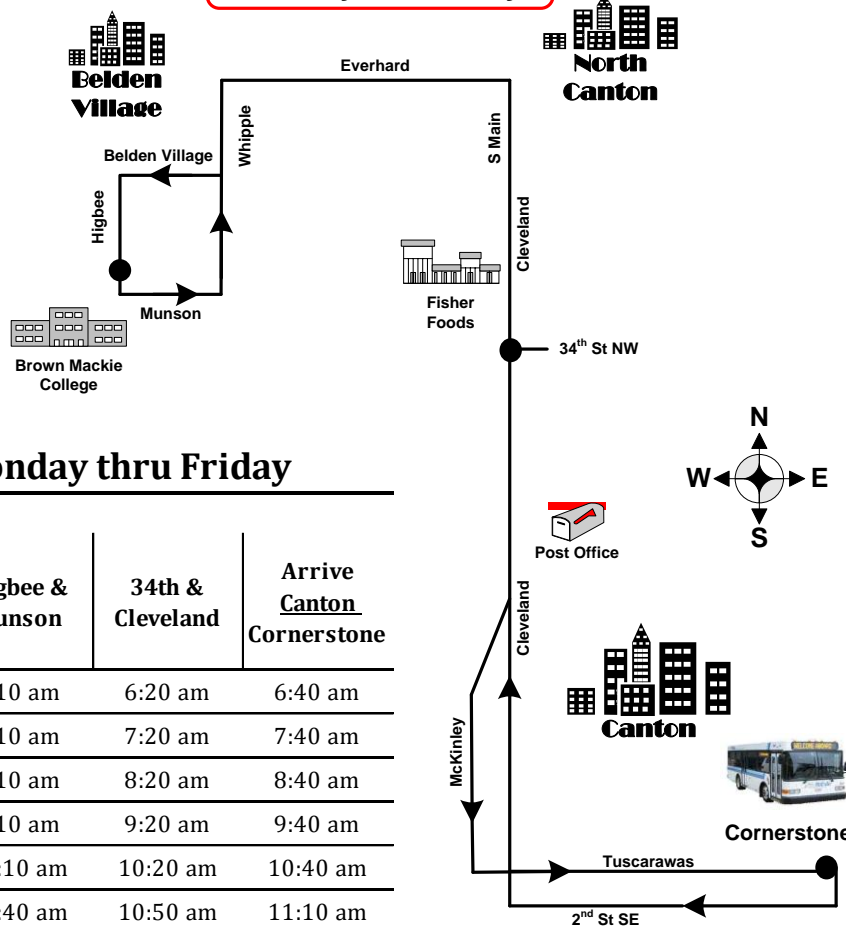

ROUTE 105
Monday - Saturday

Route 105 Monday thru Friday

Locations of "time-points":

Leave <u>Canton</u> Cornerstone	34th & Cleveland	Higbee & Munson	34th & Cleveland	Arrive <u>Canton</u> Cornerstone
5:45 am	5:55 am	6:10 am	6:20 am	6:40 am
6:45 am	6:55 am	7:10 am	7:20 am	7:40 am
7:45 am	7:55 am	8:10 am	8:20 am	8:40 am
8:45 am	8:55 am	9:10 am	9:20 am	9:40 am
9:45 am	9:55 am	10:10 am	10:20 am	10:40 am
10:15 am	10:25 am	10:40 am	10:50 am	11:10 am
10:45 am	10:55 am	11:10 am	11:20 am	11:40 am
11:15 am	11:25 am	11:40 am	11:50 am	12:10 pm
11:45 am	11:55 am	12:10 pm	12:20 pm	12:40 pm
12:15 pm	12:25 pm	12:40 pm	12:50 pm	1:10 pm
12:45 pm	12:55 pm	1:10 pm	1:20 pm	1:40 pm
1:15 pm	1:25 pm	1:40 pm	1:50 pm	2:10 pm
1:45 pm	1:55 pm	2:10 pm	2:20 pm	2:40 pm
2:15 pm	2:25 pm	2:40 pm	2:50 pm	3:10 pm
2:45 pm	2:55 pm	3:10 pm	3:20 pm	3:40 pm
3:15 pm	3:25 pm	3:40 pm	3:50 pm	4:10 pm
3:45 pm	3:55 pm	4:10 pm	4:20 pm	4:40 pm
4:15 pm	4:25 pm	4:40 pm	4:50 pm	5:10 pm
4:45 pm	4:55 pm	5:10 pm	5:20 pm	5:40 pm
5:15 pm	5:25 pm	5:40 pm	5:50 pm	6:10 pm
5:45 pm	5:55 pm	6:10 pm	6:20 pm	6:40 pm
6:45 pm	6:55 pm	7:10 pm	7:20 pm	7:40 pm
7:45 pm	7:55 pm	8:10 pm	8:20 pm	8:40 pm
8:45 pm	8:55 pm	9:10 pm	9:20 pm	9:40 pm