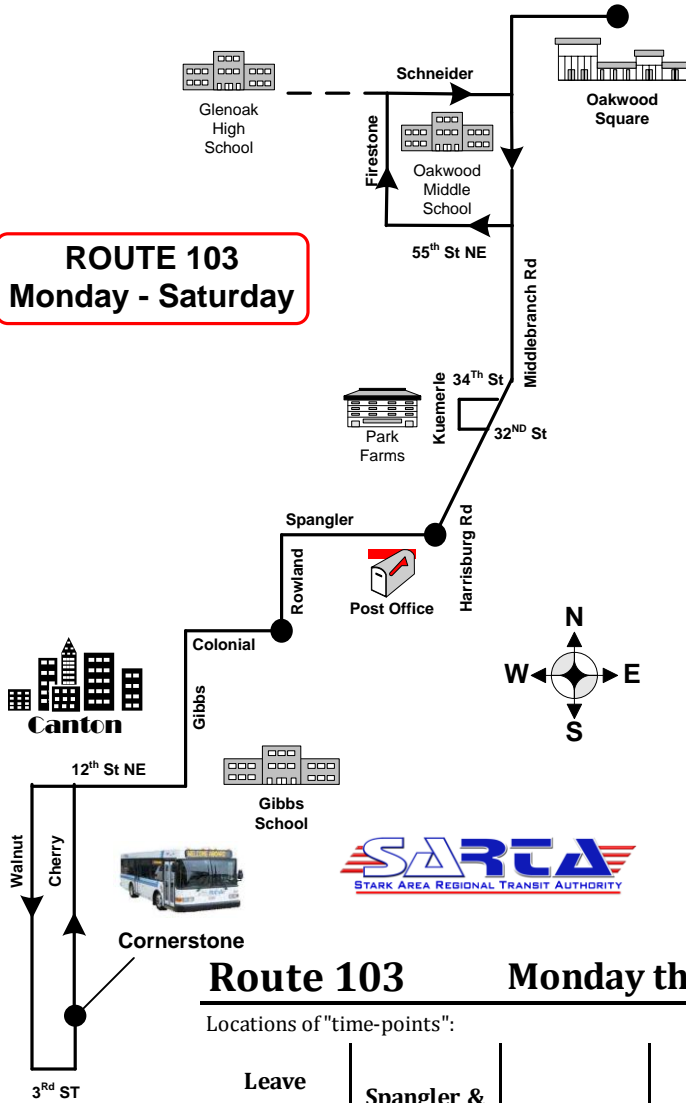

**ROUTE 103
Monday - Saturday**

Route 103 Monday thru Saturday

Locations of "time-points":

Leave <u>Canton</u> Cornerstone	Spangler & Harrisburg	Parks Farms	Glenoak	Oakwood Square	Parks Farms	Rowland & Colonial	Arrive <u>Canton</u> Cornerstone
5:45 am	5:55 am	5:58 am	-----	6:10 am	-----	6:25 am	6:40 am
6:45 am	6:55 am	-----	*7:05 am	7:10 am	-----	7:25 am	7:40 am
7:45 am	7:55 am	-----	-----	8:10 am	-----	8:25 am	8:40 am
8:45 am	8:55 am	-----	*9:05 am	9:10 am	-----	9:25 am	9:40 am
9:45 am	9:55 am	-----	-----	10:10 am	-----	10:25 am	10:40 am
10:45 am	10:55 am	-----	-----	11:10 am	-----	11:25 am	11:40 am
11:45 am	11:55 am	-----	-----	12:10 pm	-----	12:25 pm	12:40 pm
12:45 pm	12:55 pm	-----	*1:05 pm	1:10 pm	-----	1:25 pm	1:40 pm
1:45 pm	1:55 pm	-----	-----	2:10 pm	2:15 pm	2:25 pm	2:40 pm
2:45 pm	2:55 pm	-----	*3:05 pm	3:10 pm	3:15 pm	3:25 pm	3:40 pm
3:45 pm	3:55 pm	-----	-----	4:10 pm	4:15 pm	4:25 pm	4:40 pm
4:45 pm	4:55 pm	-----	*5:05 pm	5:10 pm	-----	5:25 pm	5:40 pm
5:45 pm	5:55 pm	-----	-----	6:10 pm	-----	6:25 pm	6:40 pm
6:45 pm	6:55 pm	-----	-----	7:10 pm	-----	7:25 pm	7:40 pm
7:45 pm	7:55 pm	-----	-----	8:10 pm	-----	8:25 pm	8:40 pm
8:45 pm	8:55 pm	-----	-----	9:10 pm	-----	9:25 pm	9:40 pm

*Weekdays only