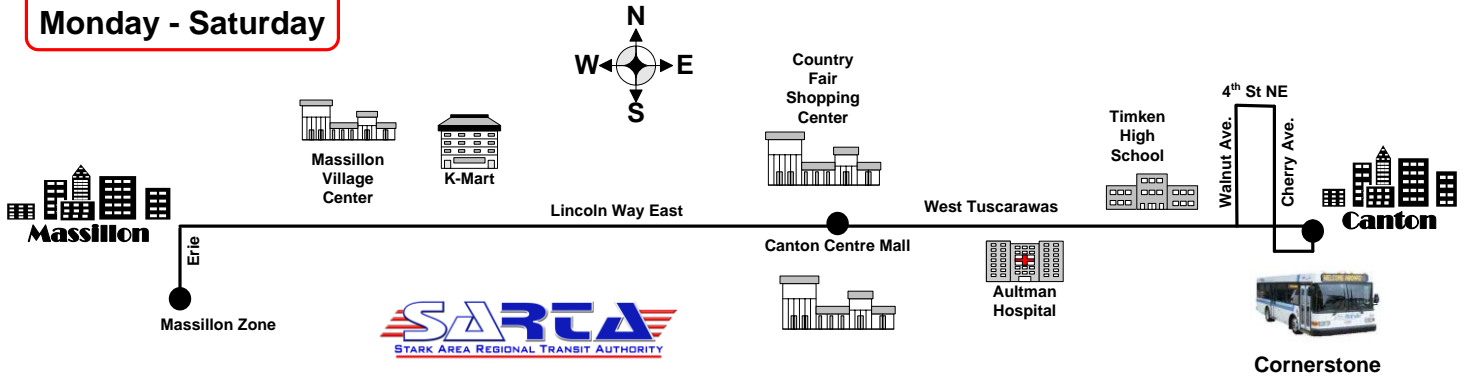

ROUTE 102
Monday - Saturday

Route 102 Monday thru Saturday

Locations of "time-points":

Leave <u>Canton</u> Cornerstone	<i>W. Tusc & Valleyview</i> Canton Centre	Arrive <u>Massillon</u> Zone	Leave <u>Massillon</u> Zone	Canton Centre Shelter	Arrive <u>Canton</u> Cornerstone
			6:00 am	6:18 am	6:40 am
5:45 am	5:55 am	6:25 am	7:00 am	7:18 am	7:40 am
6:45 am	6:55 am	7:25 am	8:00 am	8:18 am	8:40 am
7:45 am	7:55 am	8:25 am	9:00 am	9:18 am	9:40 am
8:45 am	8:55 am	9:25 am	10:00 am	10:18 am	10:40 am
9:45 am	9:55 am	10:25 am	11:00 am	11:18 am	11:40 am
10:45 am	10:55 am	11:25 am	12:00 pm	12:18 pm	12:40 pm
11:45 am	11:55 am	12:25 pm	1:00 pm	1:18 pm	1:40 pm
12:45 pm	12:55 pm	1:25 pm	2:00 pm	2:18 pm	2:40 pm
1:45 pm	1:55 pm	2:25 pm	3:00 pm	3:18 pm	3:40 pm
2:45 pm	2:55 pm	3:25 pm	4:00 pm	4:18 pm	4:40 pm
3:45 pm	3:55 pm	4:25 pm	5:00 pm	5:18 pm	5:40 pm
4:45 pm	4:55 pm	5:25 pm	6:00 pm	6:18 pm	6:40 pm
5:45 pm	5:55 pm	6:25 pm	7:00 pm	7:18 pm	7:40 pm
6:45 pm	6:55 pm	7:25 pm	8:00 pm	8:18 pm	8:40 pm
7:45 pm	7:55 pm	8:25 pm	9:00 pm	9:18 pm	9:40 pm
8:45 pm	8:55 pm	9:25 pm			